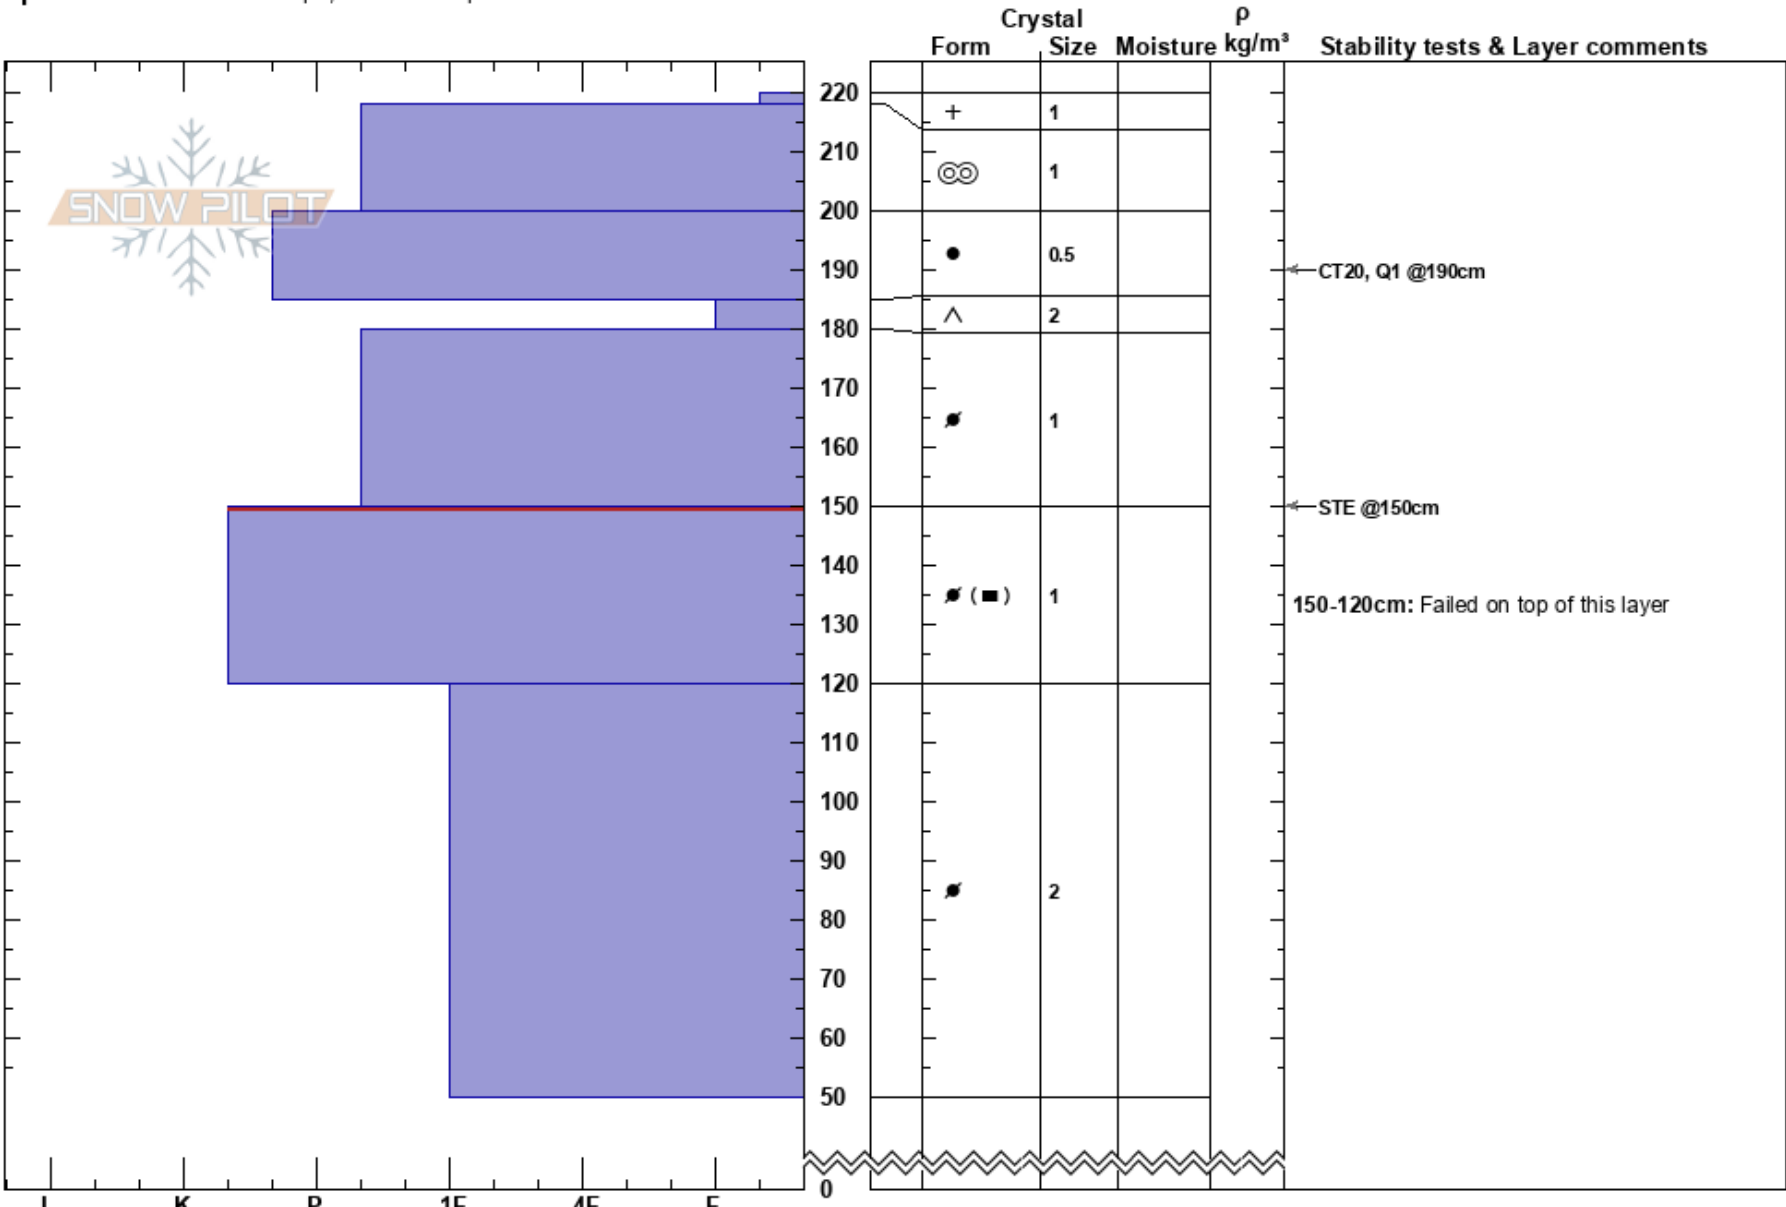

Bald Mtn
 Front Range
 CO
 Elevation: 10640 ft
 Aspect: E
 Specifics: Ski tracks on slope; We skied slope

Henry Prince
 02/20/2024 - 11:40am
 Co-ord: 39.99044N, -105.60394W
 Slope Angle: 23°
 Wind Loading:

Stability: Fair
 Air Temperature: 43°F
 Sky Cover: CLR
 Precipitation: NO
 Wind:

HS:220
 Layer Notes:
 150-120cm: Failed on top of this layer
 150-120cm: Problematic layer

Notes: Did not dig/test past 50cm from the bottom