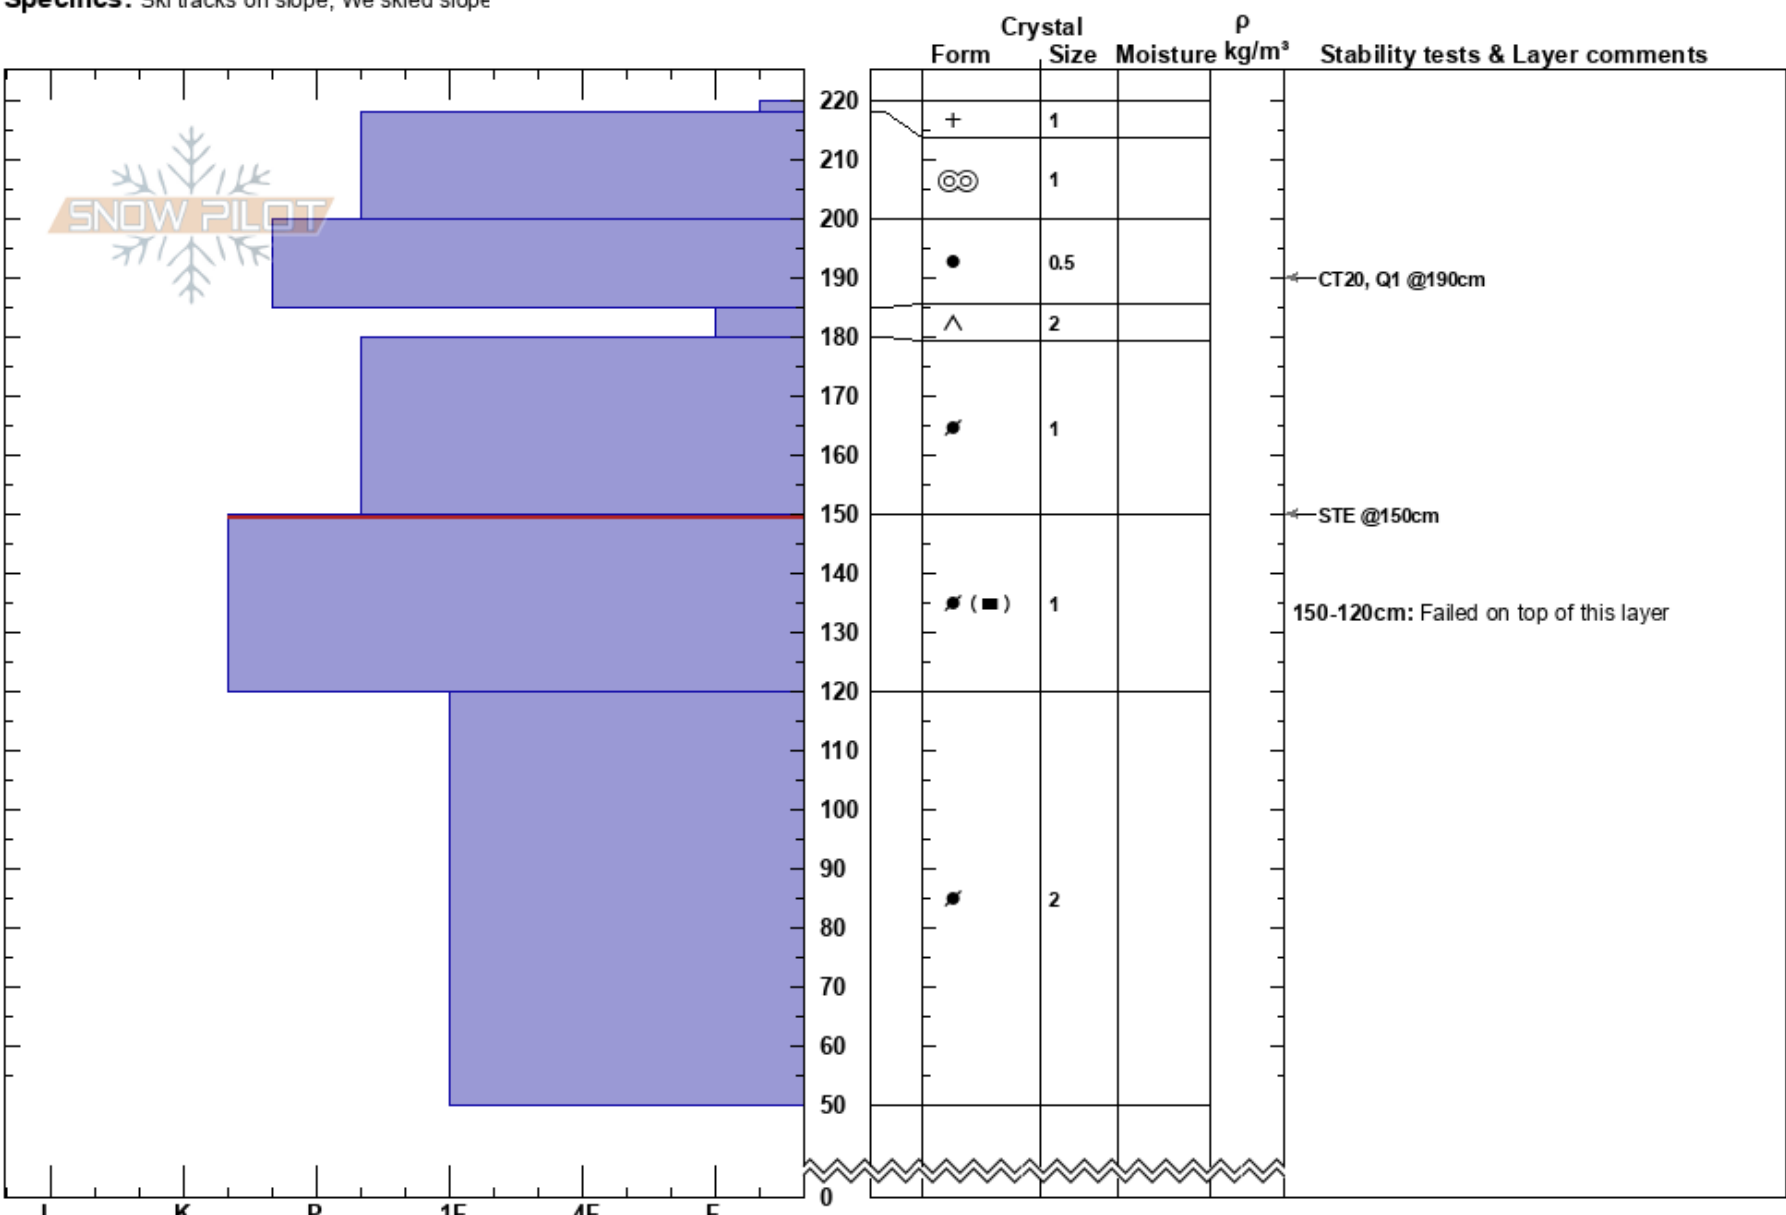

Bald Mtn
 Front Range
 CO
 Elevation: 10640 ft
 Aspect: E
 Specifics: Ski tracks on slope; We skied slope

Henry Prince
 02/20/2024 - 11:40am
 Co-ord: 39.99044N, -105.60394W
 Slope Angle: 23°
 Wind Loading:

Stability: Fair
 Air Temperature: 43°F
 Sky Cover: CLR
 Precipitation: NO
 Wind:

HS:220
 150-120cm: Failed on top of this layer
 150-120cm: Problematic layer

Notes: Did not dig/test past 50cm from the bottom