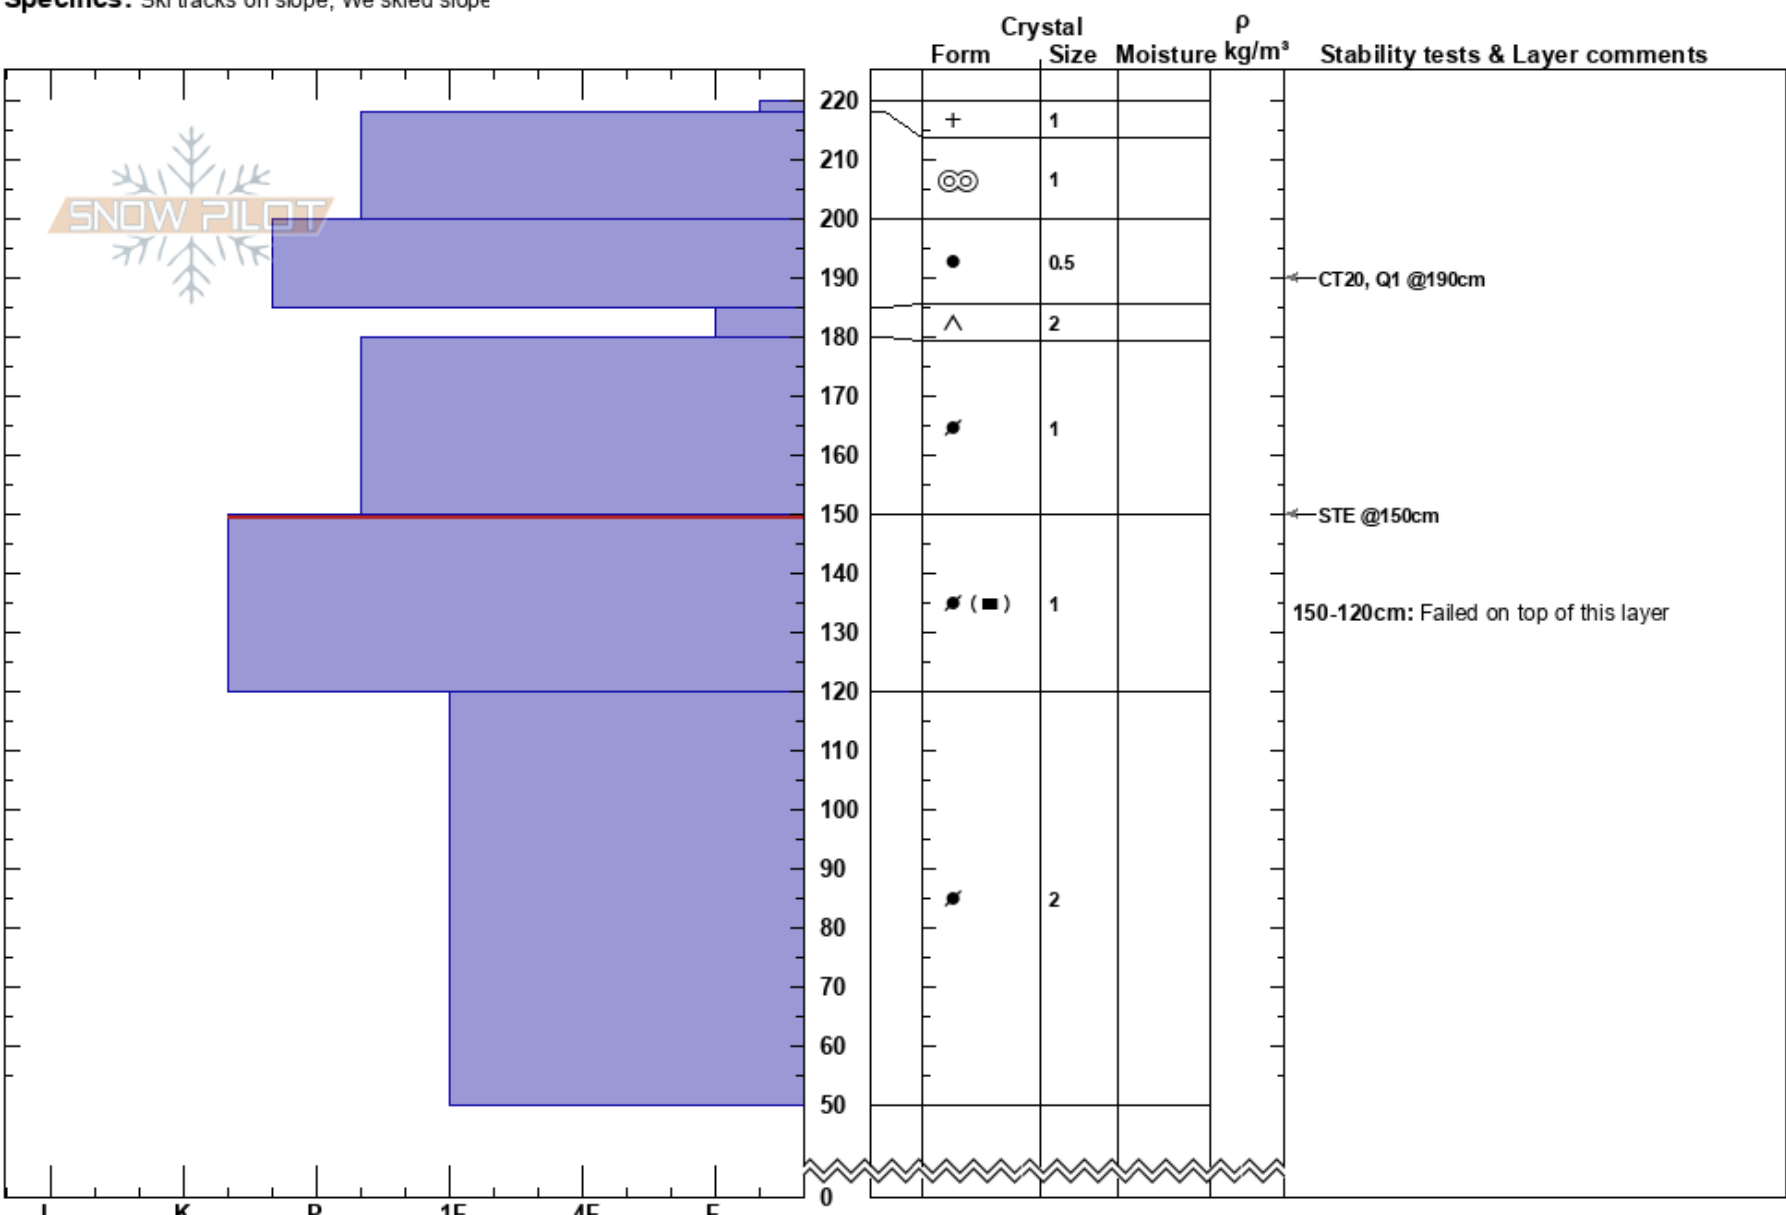

Bald Mtn
 Front Range
 CO
 Elevation: 10640 ft
 Aspect: E
 Specifics: Ski tracks on slope; We skied slope

Henry Prince
 02/20/2024 - 11:40am
 Co-ord: 39.99044N, -105.60394W
 Slope Angle: 23°
 Wind Loading:

Stability: Fair
 Air Temperature: 43°F
 Sky Cover: CLR
 Precipitation: NO
 Wind:

HS:220
 Layer Notes:
 150-120cm: Failed on top of this layer
 150-120cm: Problematic layer

Notes: Did not dig/test past 50cm from the bottom