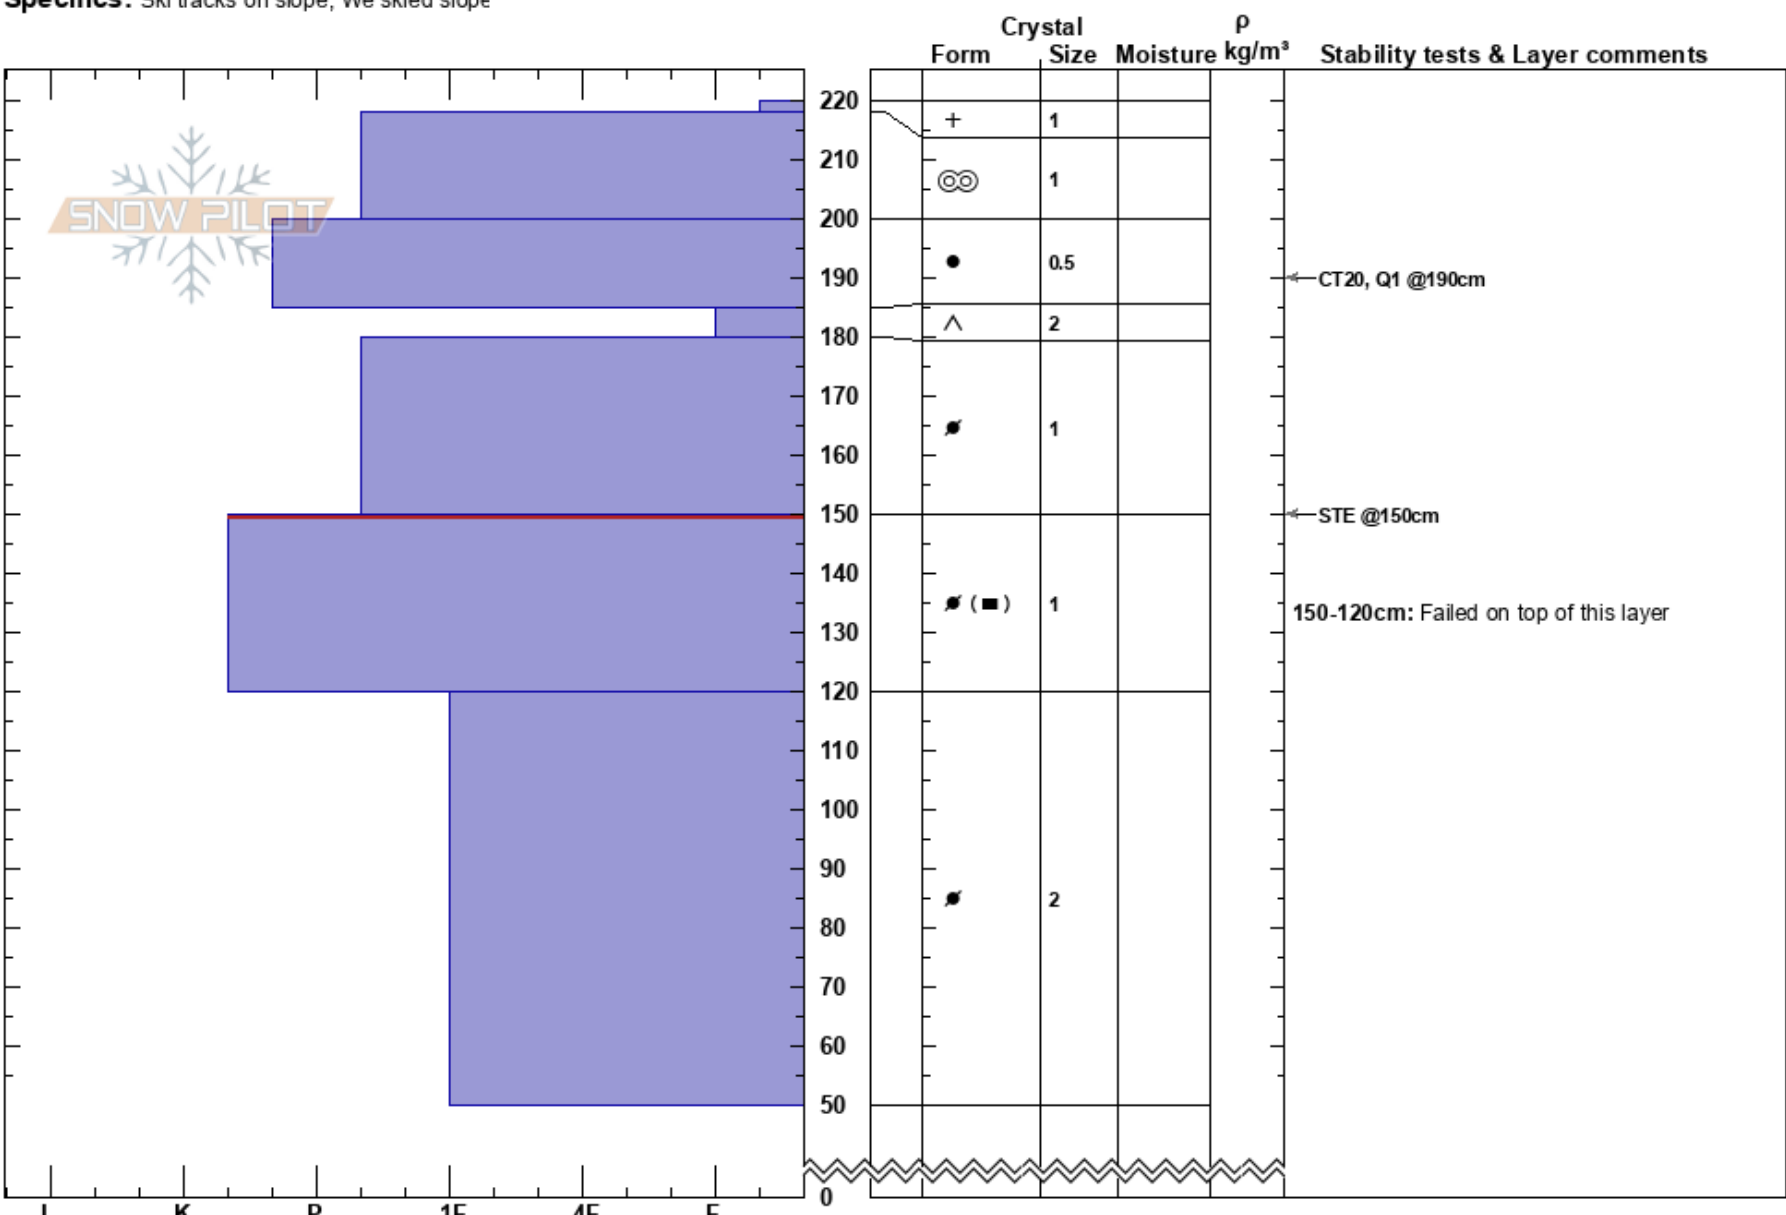

Bald Mtn  
 Front Range  
 CO  
 Elevation: 10640 ft  
 Aspect: E  
 Specifics: Ski tracks on slope; We skied slope

Henry Prince  
 02/20/2024 - 11:40am  
 Co-ord: 39.99044N, -105.60394W  
 Slope Angle: 23°  
 Wind Loading:

Stability: Fair  
 Air Temperature: 43°F  
 Sky Cover: CLR  
 Precipitation: NO  
 Wind:

HS:220  
 Layer Notes:  
 150-120cm: Failed on top of this layer  
 150-120cm: Problematic layer

Notes: Did not dig/test past 50cm from the bottom