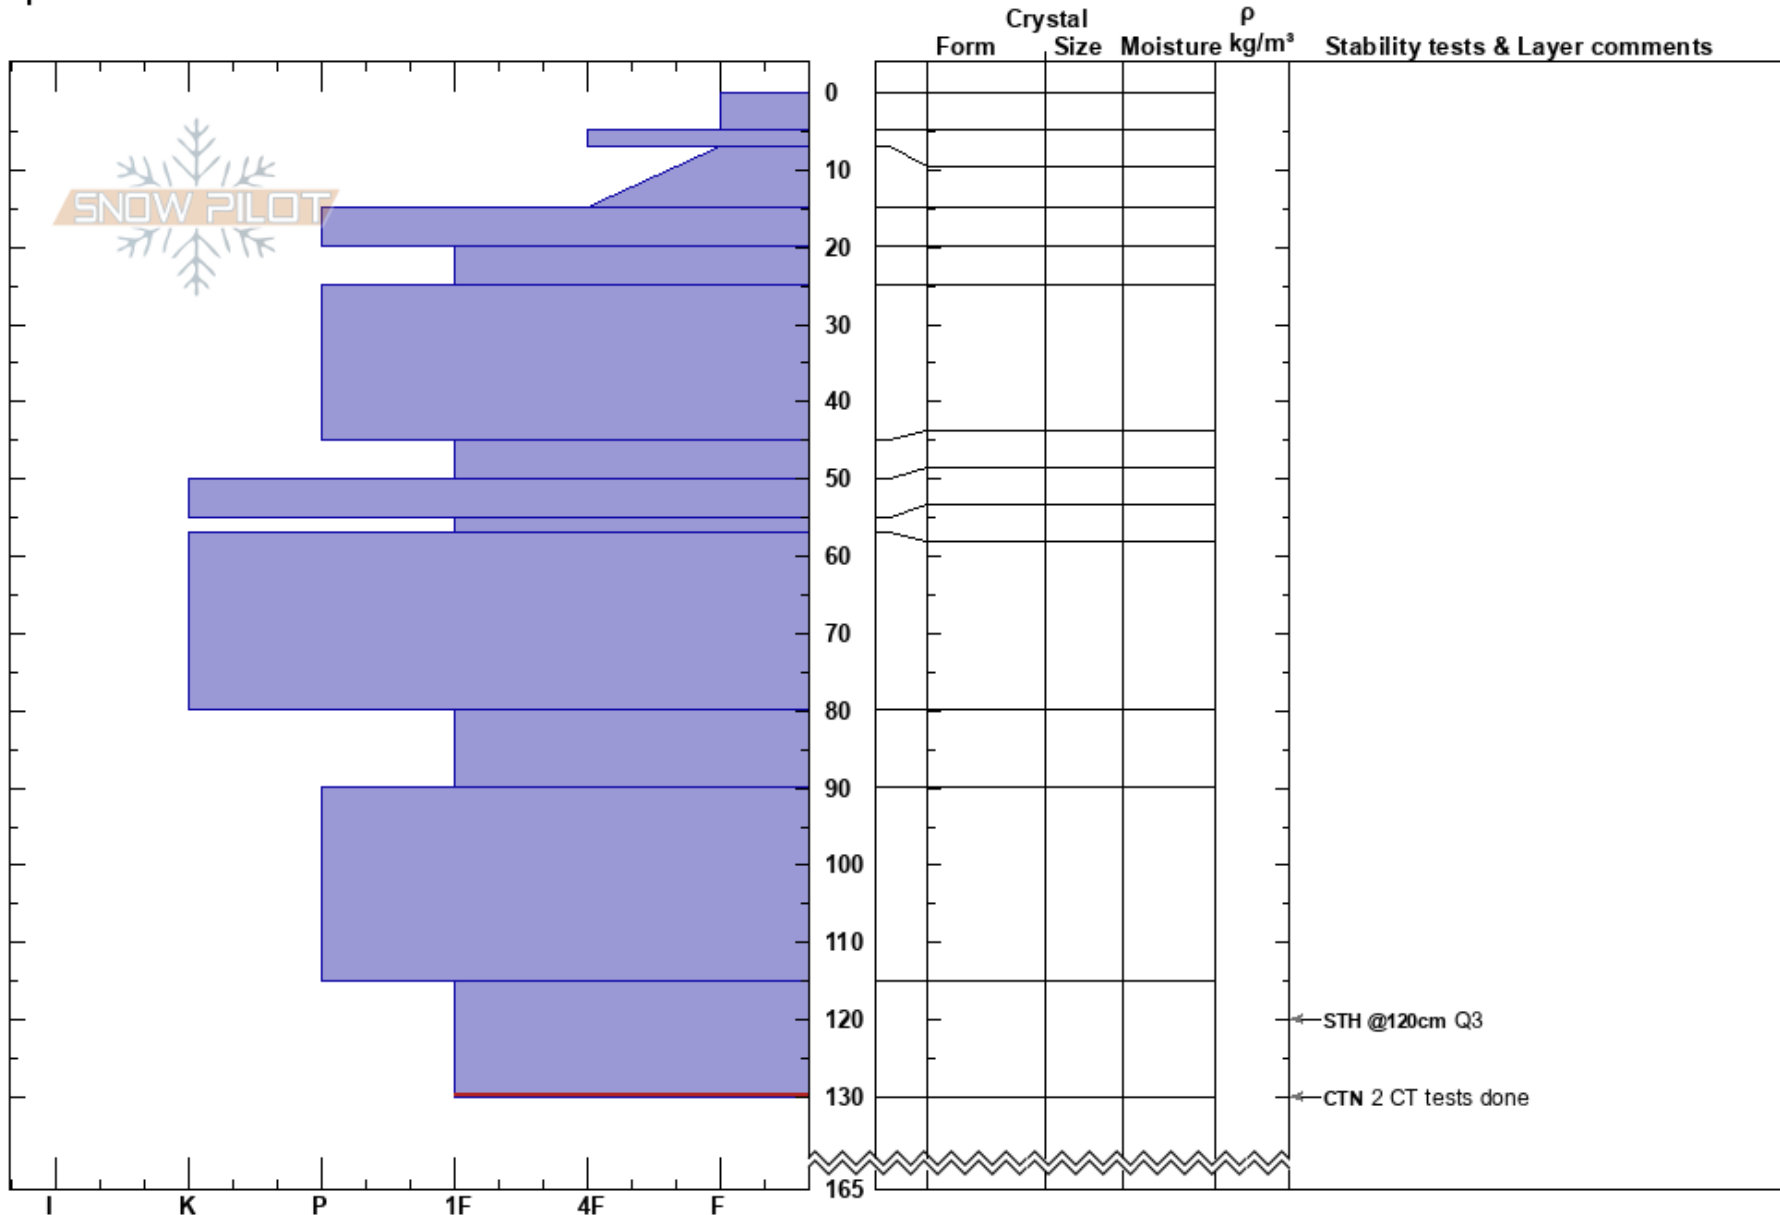

MiddleForkCornice  
Selkirk Mtns  
ID  
Elevation: 6000 ft  
Aspect: N  
Specifics:

Triston Schwab  
02/21/2024 - 11:00am  
Co-ord: 48.36991N, -116.64798W  
Slope Angle: 25°  
Wind Loading:

Stability: **HS:165**  
Air Temperature: 0°C PF:40 115-130cm:Problematic layer  
Sky Cover: OVC  
Precipitation: S1  
Wind: Calm