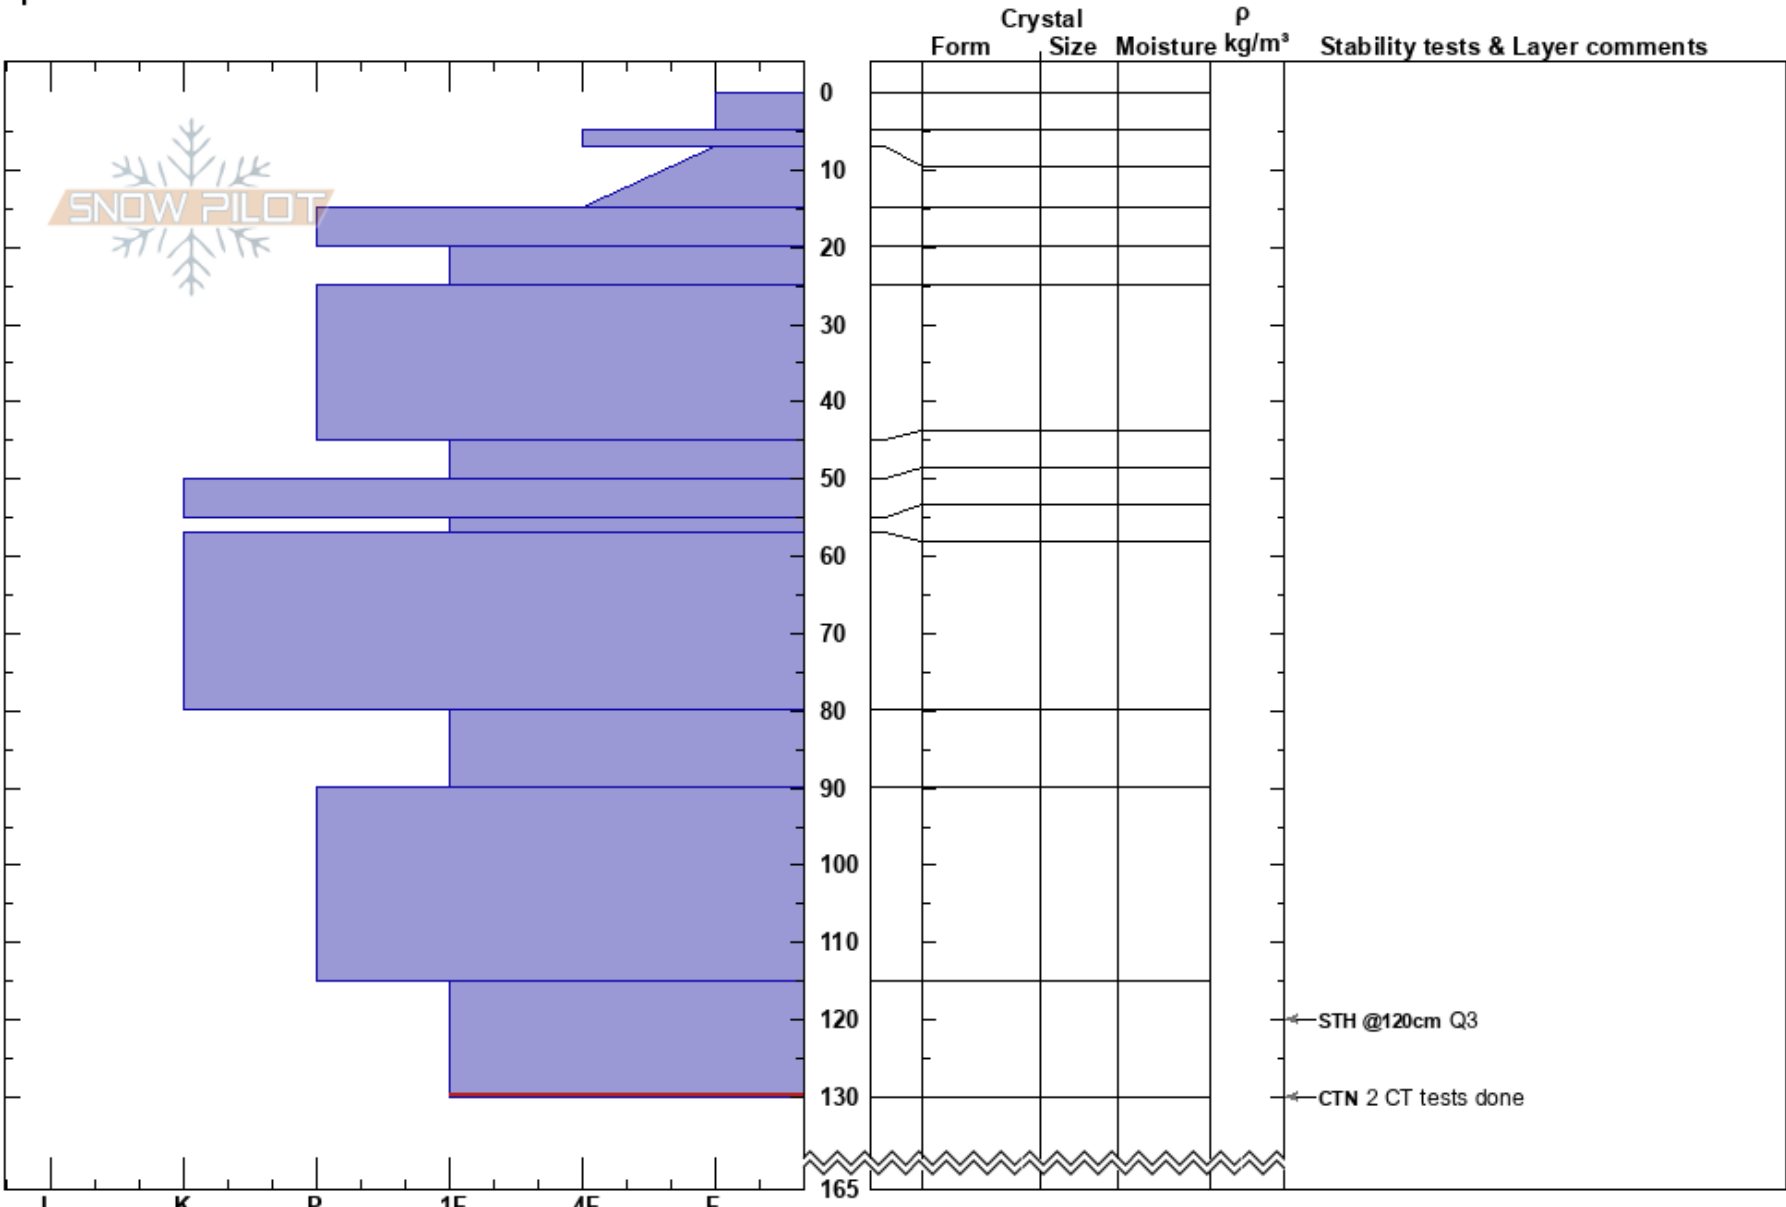

MiddleForkCornice
 Selkirk Mtns
 ID
 Elevation: 6000 ft
 Aspect: N
 Specifics:

Triston Schwab
 02/21/2024 - 11:00am
 Co-ord: 48.36991N, -116.64798W
 Slope Angle: 25°
 Wind Loading:

Stability: **HS:165**
 Air Temperature: 0°C PF:40 115-130cm:Problematic layer
 Sky Cover: OVC
 Precipitation: S1
 Wind: Calm