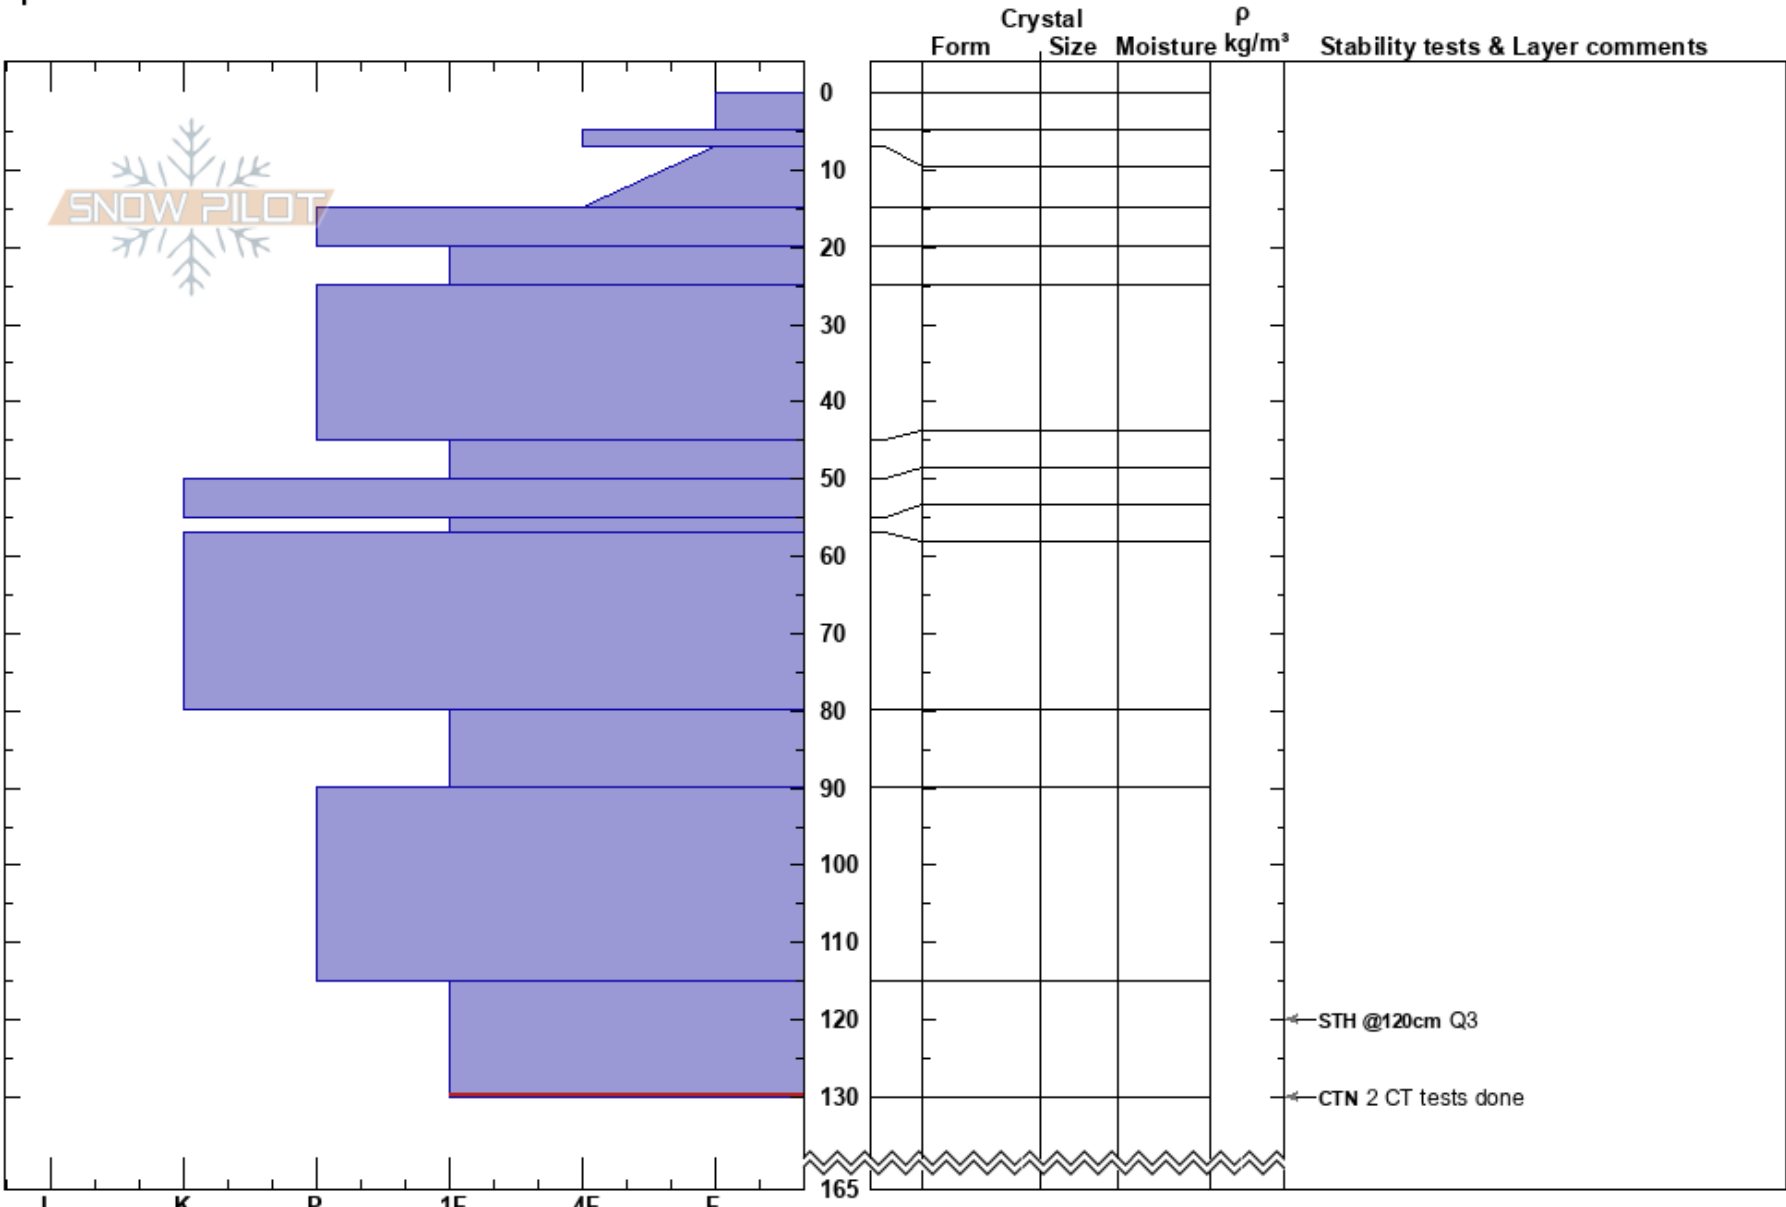

MiddleForkCornice  
 Selkirk Mtns  
 ID  
 Elevation: 6000 ft  
 Aspect: N  
 Specifics:

Triston Schwab  
 02/21/2024 - 11:00am  
 Co-ord: 48.36991N, -116.64798W  
 Slope Angle: 25°  
 Wind Loading:

Stability: **HS:165**  
 Air Temperature: 0°C PF:40 115-130cm:Problematic layer  
 Sky Cover: OVC  
 Precipitation: S1  
 Wind: Calm