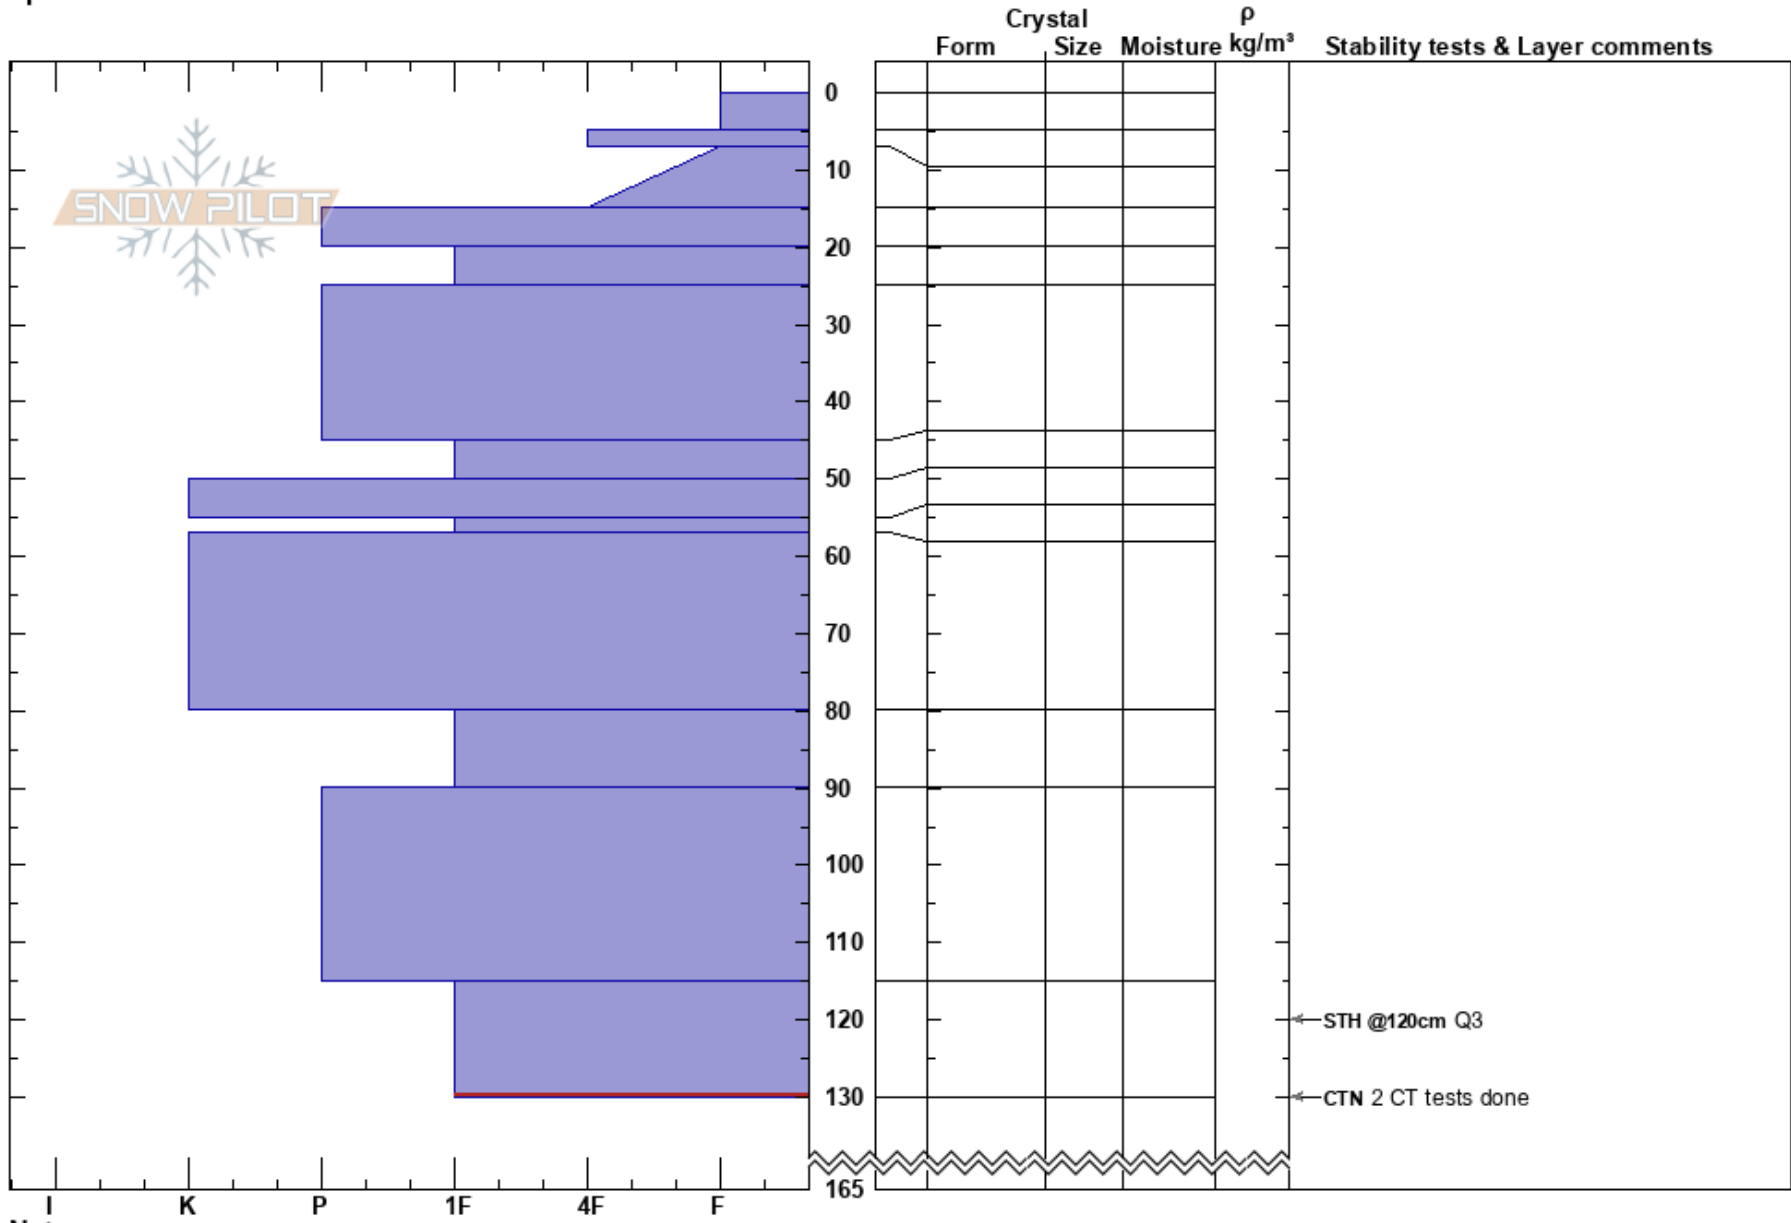

MiddleForkCornice
Selkirk Mtns
ID
Elevation: 6000 ft
Aspect: N
Specifics:

Triston Schwab
02/21/2024 - 11:00am
Co-ord: 48.36991N, -116.64798W
Slope Angle: 25°
Wind Loading:

Stability: **HS:165**
Air Temperature: 0°C PF:40 115-130cm:Problematic layer
Sky Cover: OVC
Precipitation: S1
Wind: Calm