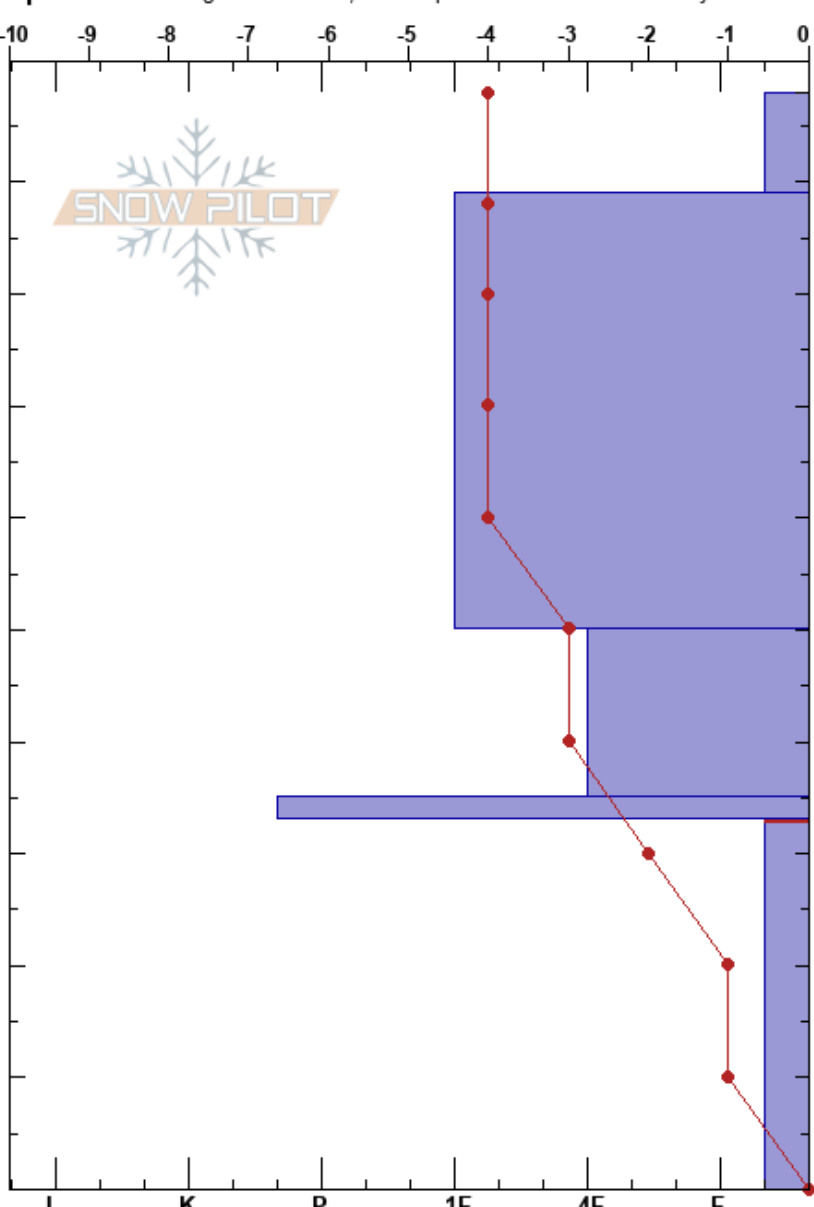

Wild West Left Ridge
Sangre de Cristo Range
NM

Henry Dietrich
02/20/2024 - 2:30pm
Co-ord: 36.58680N, -105.46335W
Slope Angle: 19°
Wind Loading: no

Stability: **HS:98**
Air Temperature: 1°C
Sky Cover: CLR
Precipitation: NO
Wind: SW Light Breeze

PF:10
PS:40
33-0cm: Problematic layer

Elevation: 10668 ft
Aspect: N
Specifics: Pit dug in a Ski Area; Pit is representative of backcountry

Form	Crystal		Moisture	ρ kg/m ³	Stability tests & Layer comments
	Size				
/ (.)	0.3				
.	0.3				
⊖	0.5				
□	2-3				

← PST80/100 (End) @34cm In FC below Fsc

← CT20, RP @5cm

← ECTX

Notes:

I K P 1F 4F F