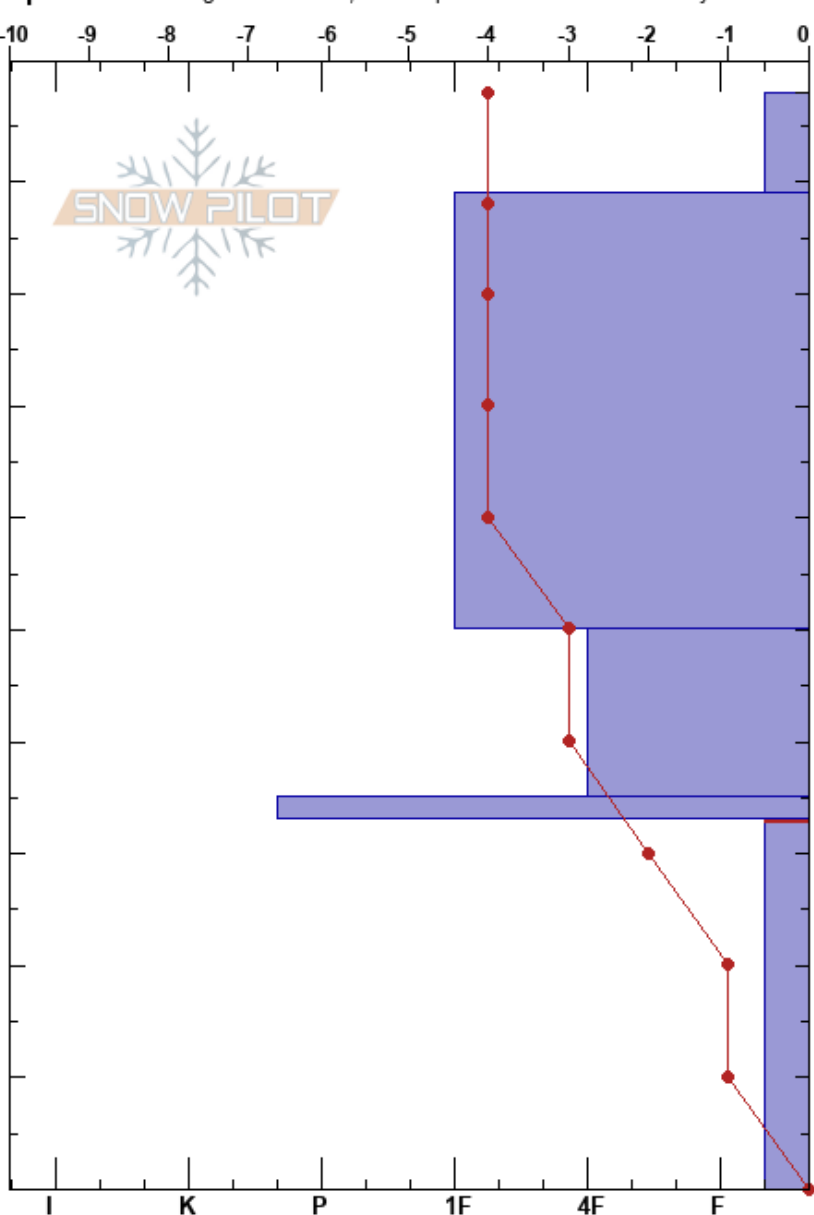

Wild West Left Ridge  
Sangre de Cristo Range  
NM

Henry Dietrich  
02/20/2024 - 2:30pm  
Co-ord: 36.58680N, -105.46335W  
Slope Angle: 19°  
Aspect: N  
Wind Loading: no

Stability: **HS:98**  
Air Temperature: 1°C  
Sky Cover: CLR  
Precipitation: NO  
Wind: SW Light Breeze

**PF:10** 33-0cm: Problematic layer  
**PS:40**

**Specifics:** Pit dug in a Ski Area; Pit is representative of backcountry

Form	Crystal Size	Moisture	$\rho$ kg/m³	Stability tests & Layer comments
/ ( . )	0.3			
.	0.3			
⊖	0.5			
-				← PST80/100 (End) @34cm In FC below Fsc
□	2-3			
				← CT20, RP @5cm
				← ECTX