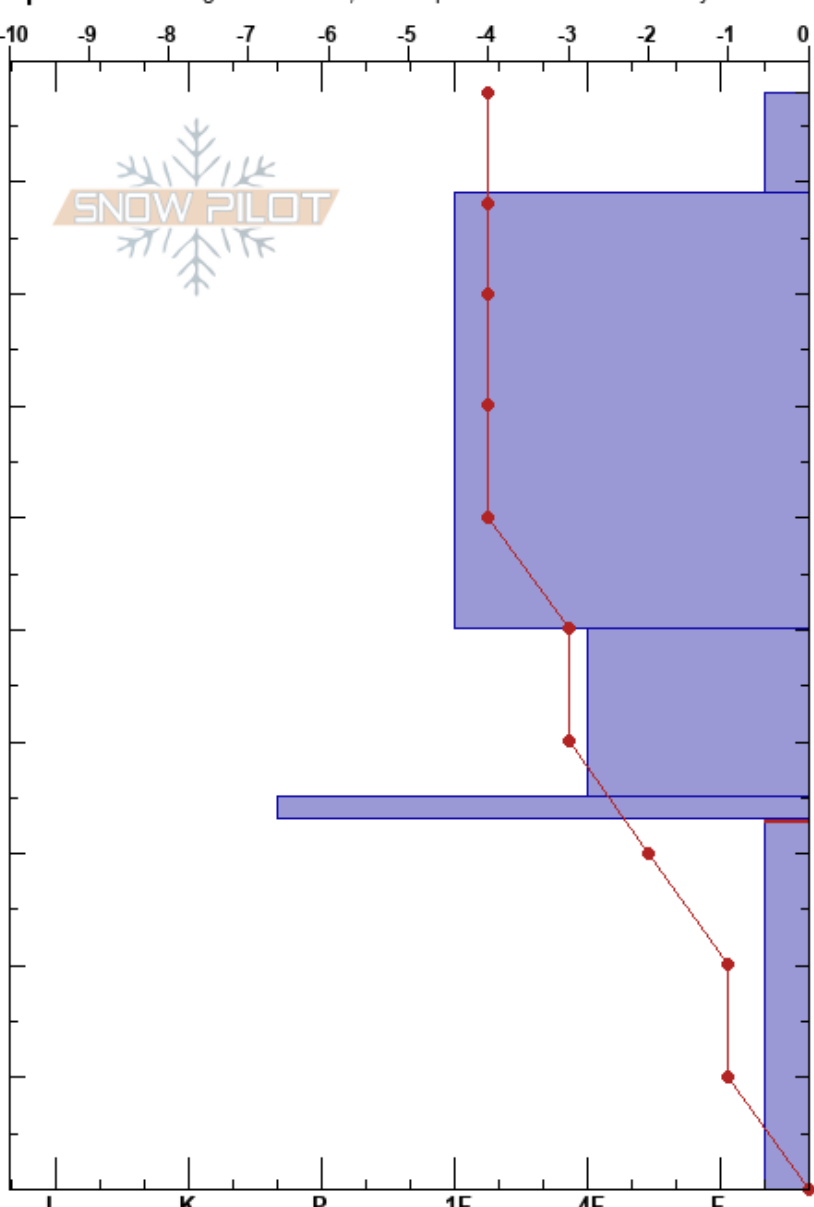

Wild West Left Ridge
Sangre de Cristo Range
NM

Henry Dietrich
02/20/2024 - 2:30pm
Co-ord: 36.58680N, -105.46335W
Slope Angle: 19°
Aspect: N
Wind Loading: no

Stability: **Air Temperature:** 1°C
Sky Cover: CLR
Precipitation: NO
Wind: SW Light Breeze

HS: 98
PF: 10
PS: 40
33-0cm: Problematic layer

Specifics: Pit dug in a Ski Area; Pit is representative of backcountry

| Form | Crystal | | Moisture | ρ kg/m ³ | Stability tests & Layer comments |
|---------|---------|--|----------|-----------------------------|---|
| | Size | | | | |
| / (.) | 0.3 | | | | |
| . | 0.3 | | | | |
| ⊖ | 0.5 | | | | |
| - | | | | | ← PST80/100 (End) @34cm In FC below Fsc |
| □ | 2-3 | | | | ← CT20, RP @5cm ← ECTX |