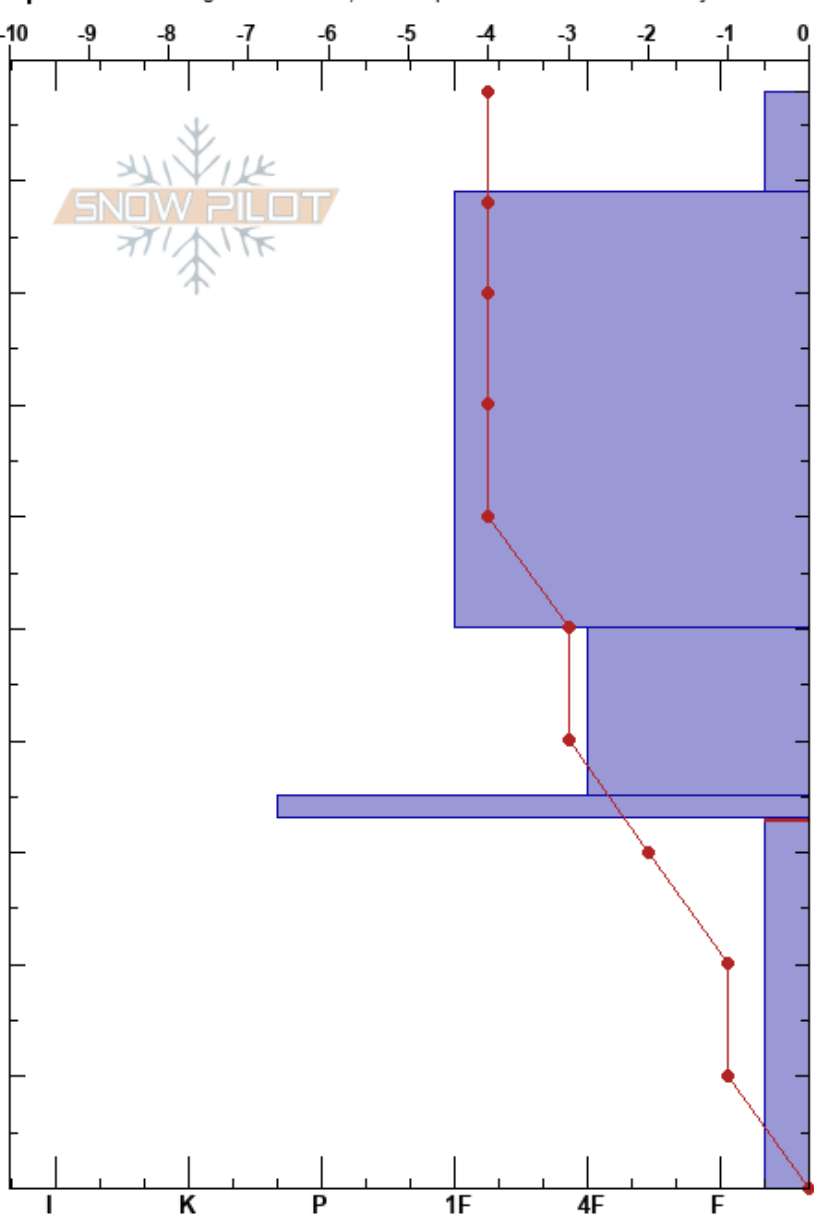

Wild West Left Ridge  
Sangre de Cristo Range  
NM

Henry Dietrich  
02/20/2024 - 2:30pm  
Co-ord: 36.58680N, -105.46335W  
Slope Angle: 19°  
Wind Loading: no

Stability: **HS:98**  
Air Temperature: 1°C  
Sky Cover: CLR  
Precipitation: NO  
Wind: SW Light Breeze

**PF:10** 33-0cm: Problematic layer  
**PS:40**

Elevation: 10668 ft  
Aspect: N

Specifics: Pit dug in a Ski Area; Pit is representative of backcountry

Form	Crystal		Moisture	$\rho$ kg/m <sup>3</sup>	Stability tests & Layer comments
	Size				
/ ( . )	0.3				
.	0.3				
⊖	0.5				
-					← PST80/100 (End) @34cm In FC below Fsc
□	2-3				← CT20, RP @5cm ← ECTX