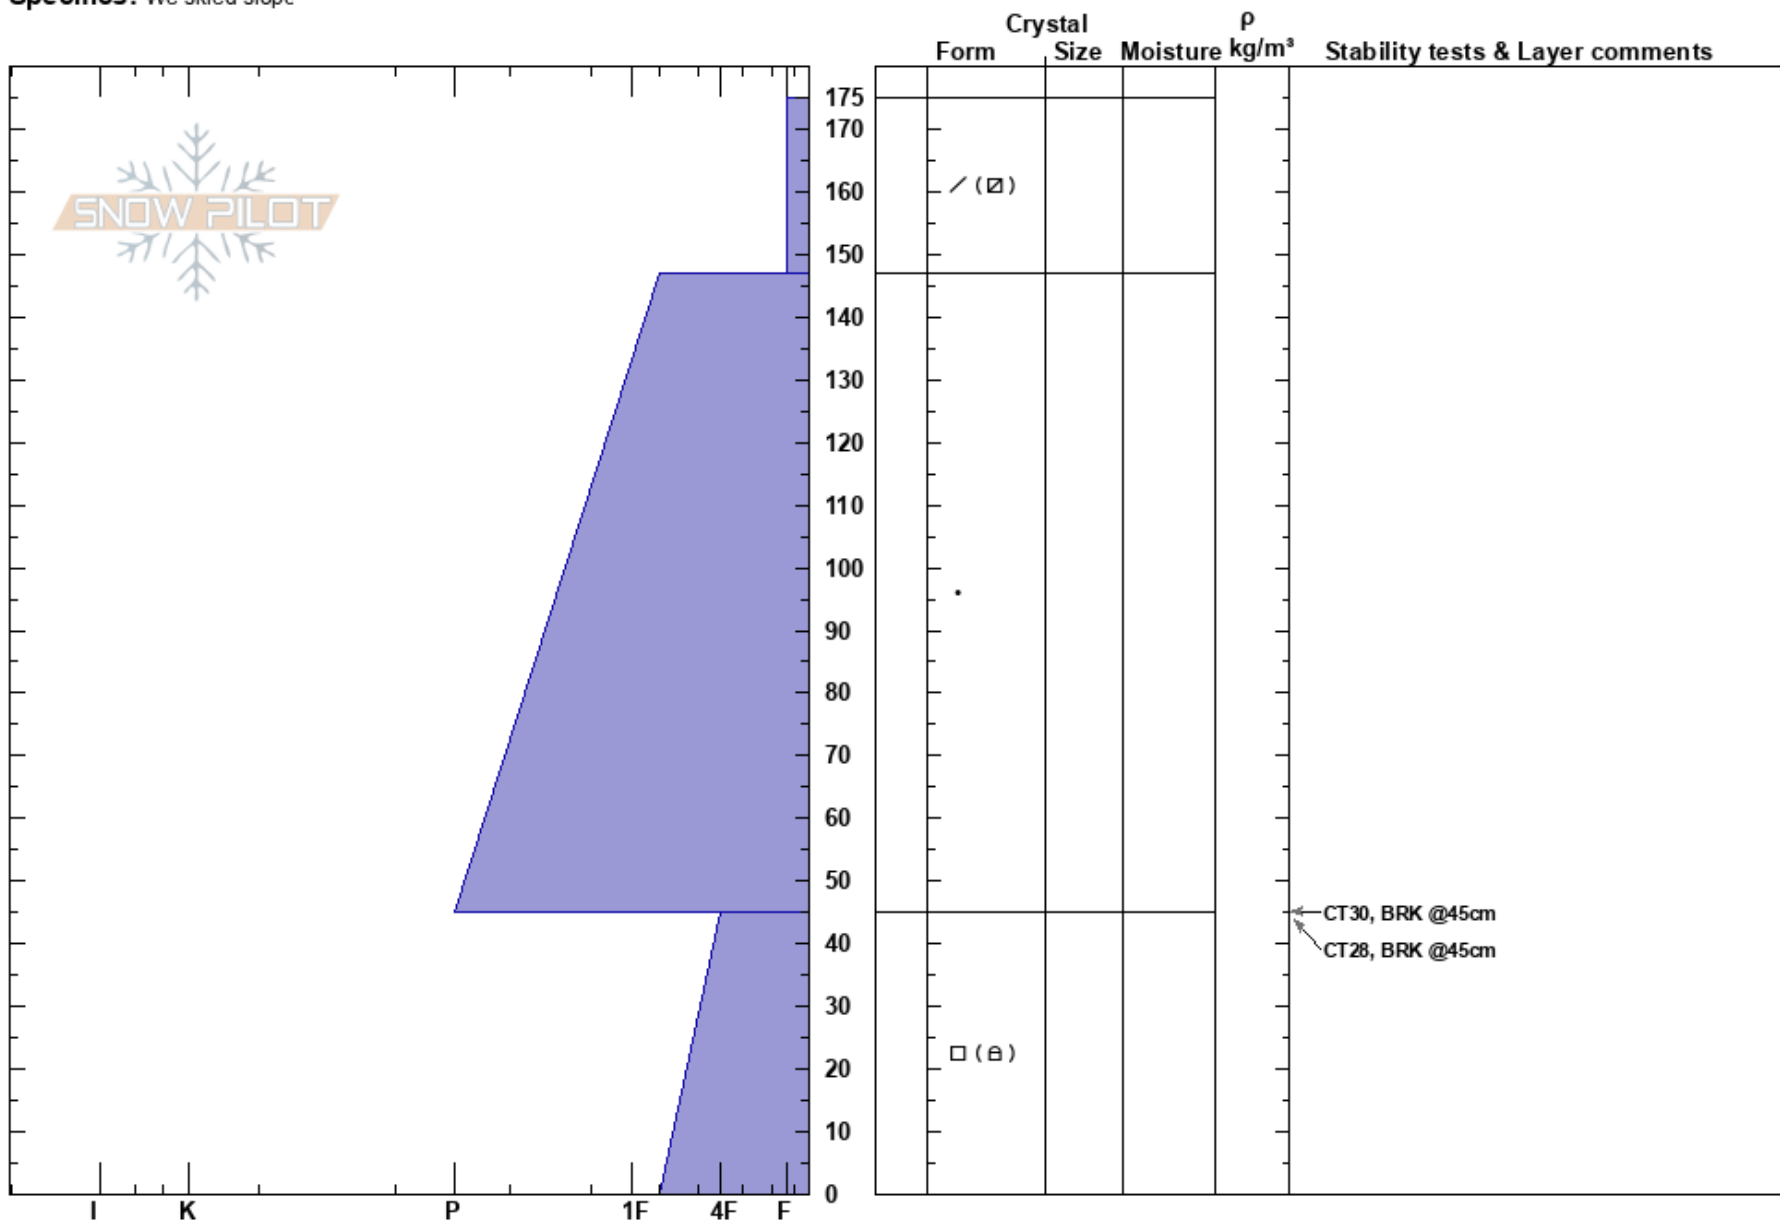

Grimes Creek NE
 San Juan Range
 CO
Elevation: 11830 ft
Aspect: 45°
Specifics: We skied slope

Chris Bilbrey
 02/20/2024 - 11:45am
Co-ord: 37.46149N, -107.60551W
Slope Angle:
Wind Loading: no

Stability: Good **HS:** 175 **Layer Notes:**
Air Temperature: 1.1°C **PF:** 30 45-0cm: Problematic layer
Sky Cover: BKN **PS:** 10
Precipitation: NO
Wind: SW Light Breeze