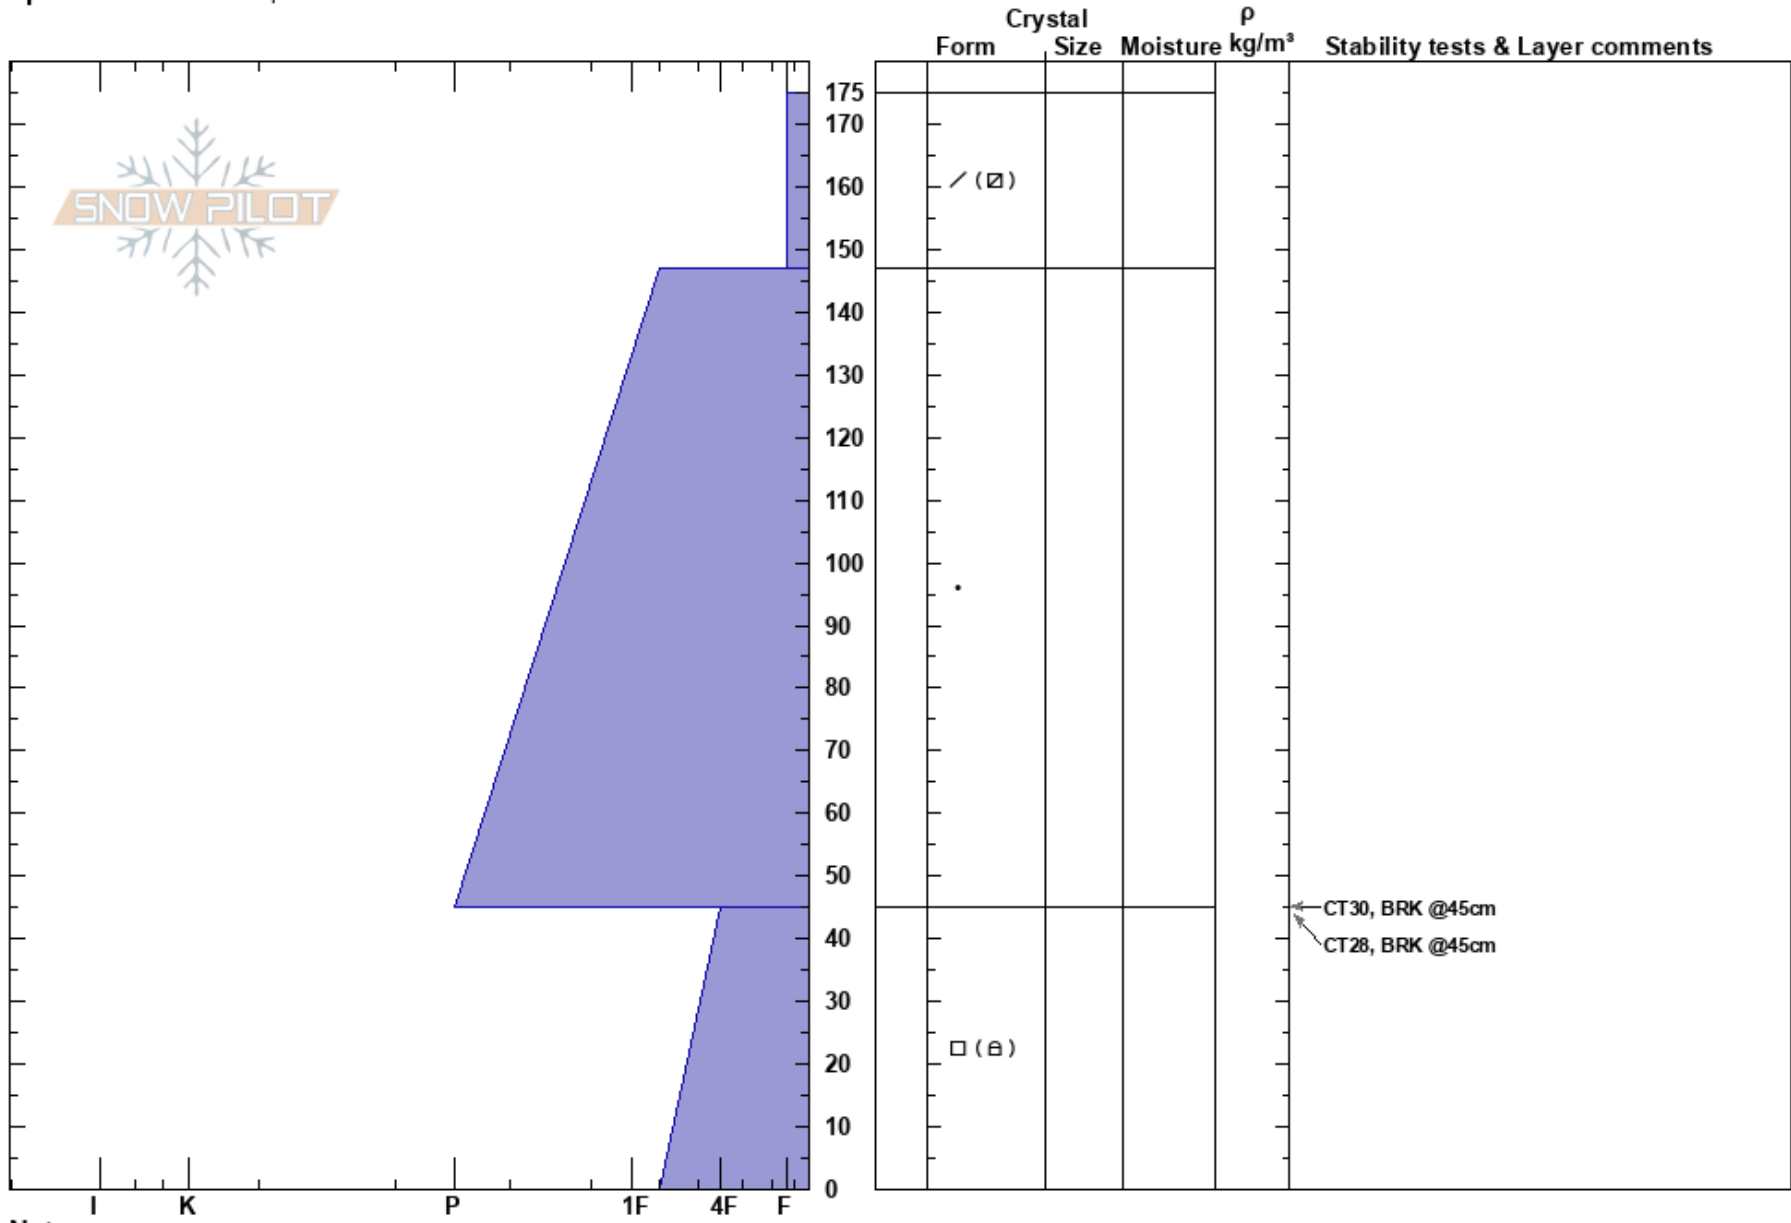

Grimes Creek NE  
 San Juan Range  
 CO  
**Elevation:** 11830 ft  
**Aspect:** 45°  
**Specifics:** We skied slope

Chris Bilbrey  
 02/20/2024 - 11:45am  
**Co-ord:** 37.46149N, -107.60551W  
**Slope Angle:**  
**Wind Loading:** no

**Stability:** Good **HS:**175 **Layer Notes:**  
**Air Temperature:** 1.1°C **PF:**30 45-0cm: Problematic layer  
**Sky Cover:** BKN **PS:** 10  
**Precipitation:** NO  
**Wind:** SW Light Breeze

Notes: