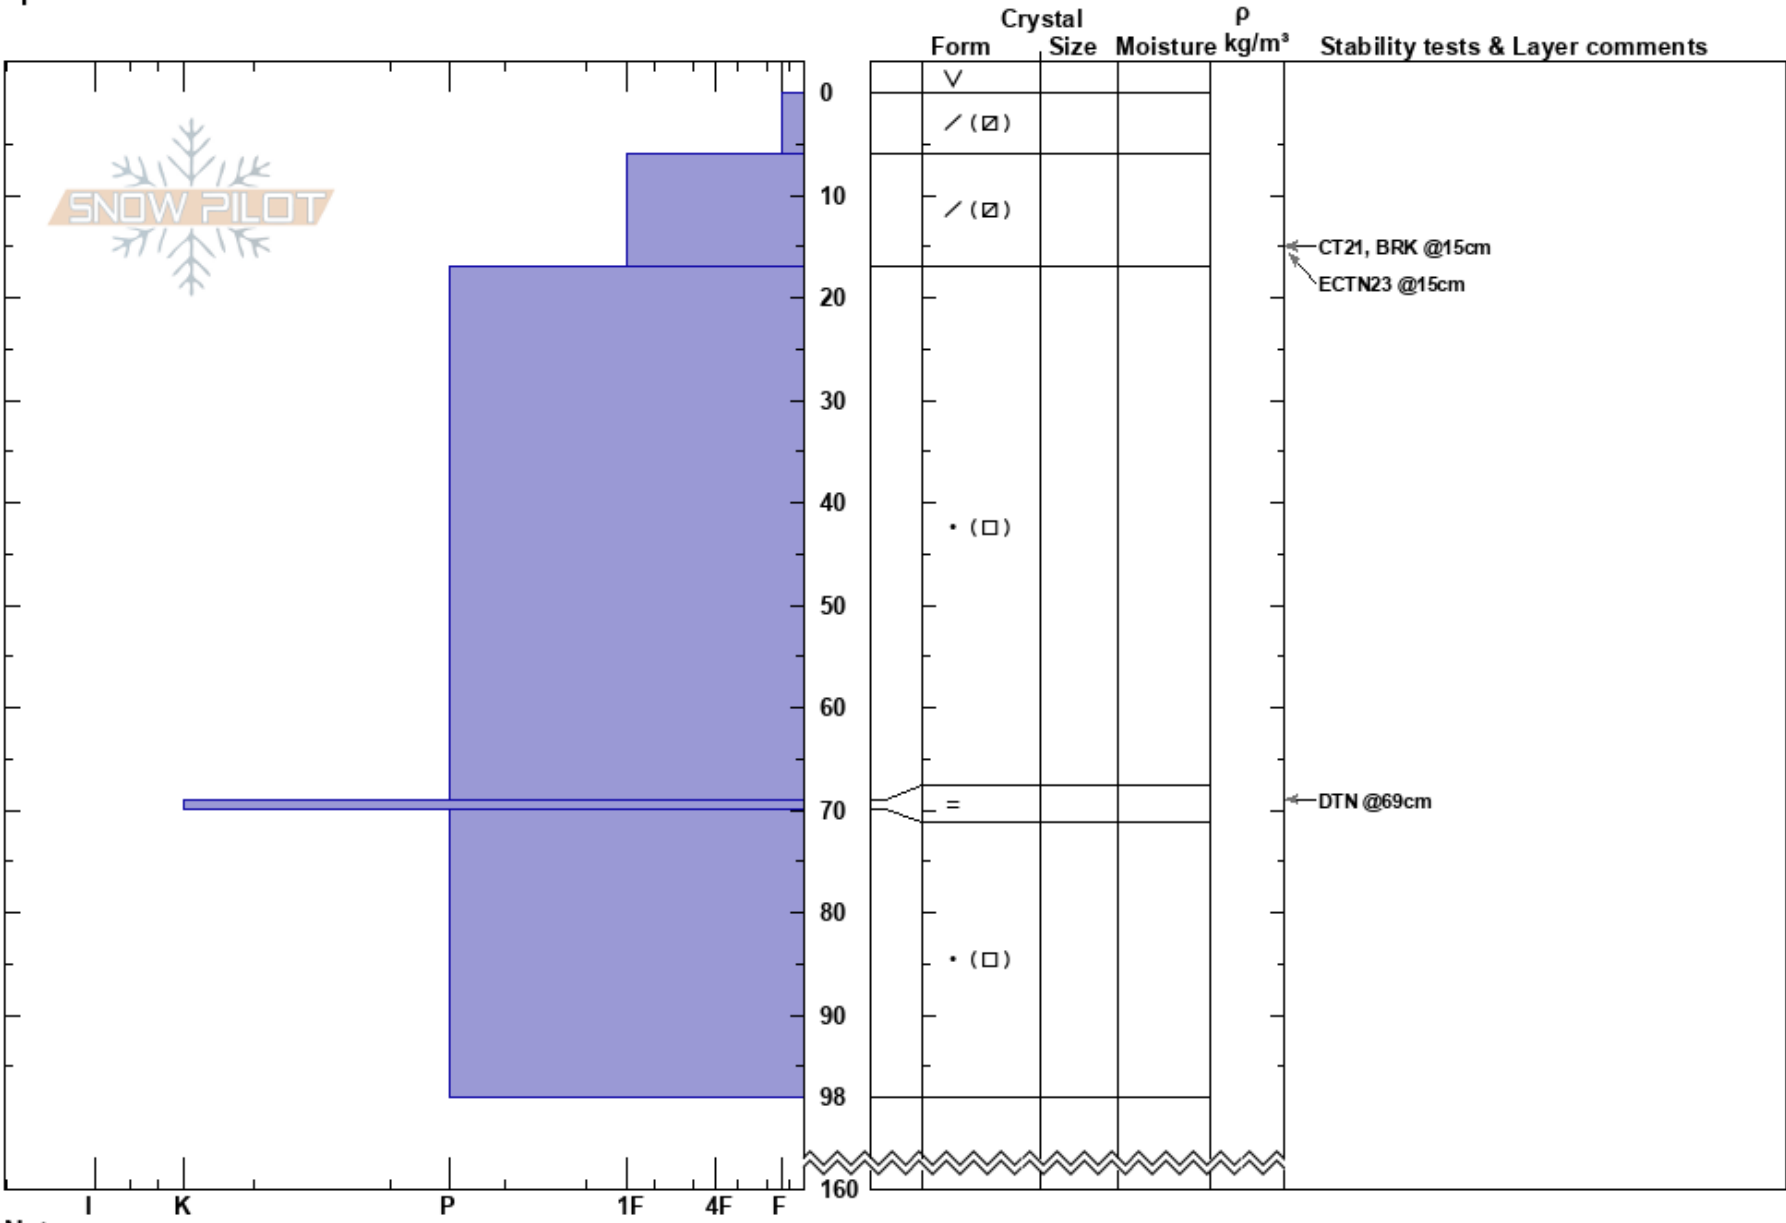

Skenören S
 Funäsfjällen
 Sweden
Elevation: 1037 m
Aspect: S
Specifics:

Matilda Johansson
 21/02/2024 - 10:30
Co-ord: 33V 360650E 6946 147N
Slope Angle: 22°
Wind Loading: previous

Stability: HS:160
Air Temperature: -2.3°C **PF:**5 6-17cm: Problematic layer
Sky Cover: BKN
Precipitation: NO
Wind: NW Light Breeze

Notes: ALP. Feb 2 regnskare. Drevsnö.