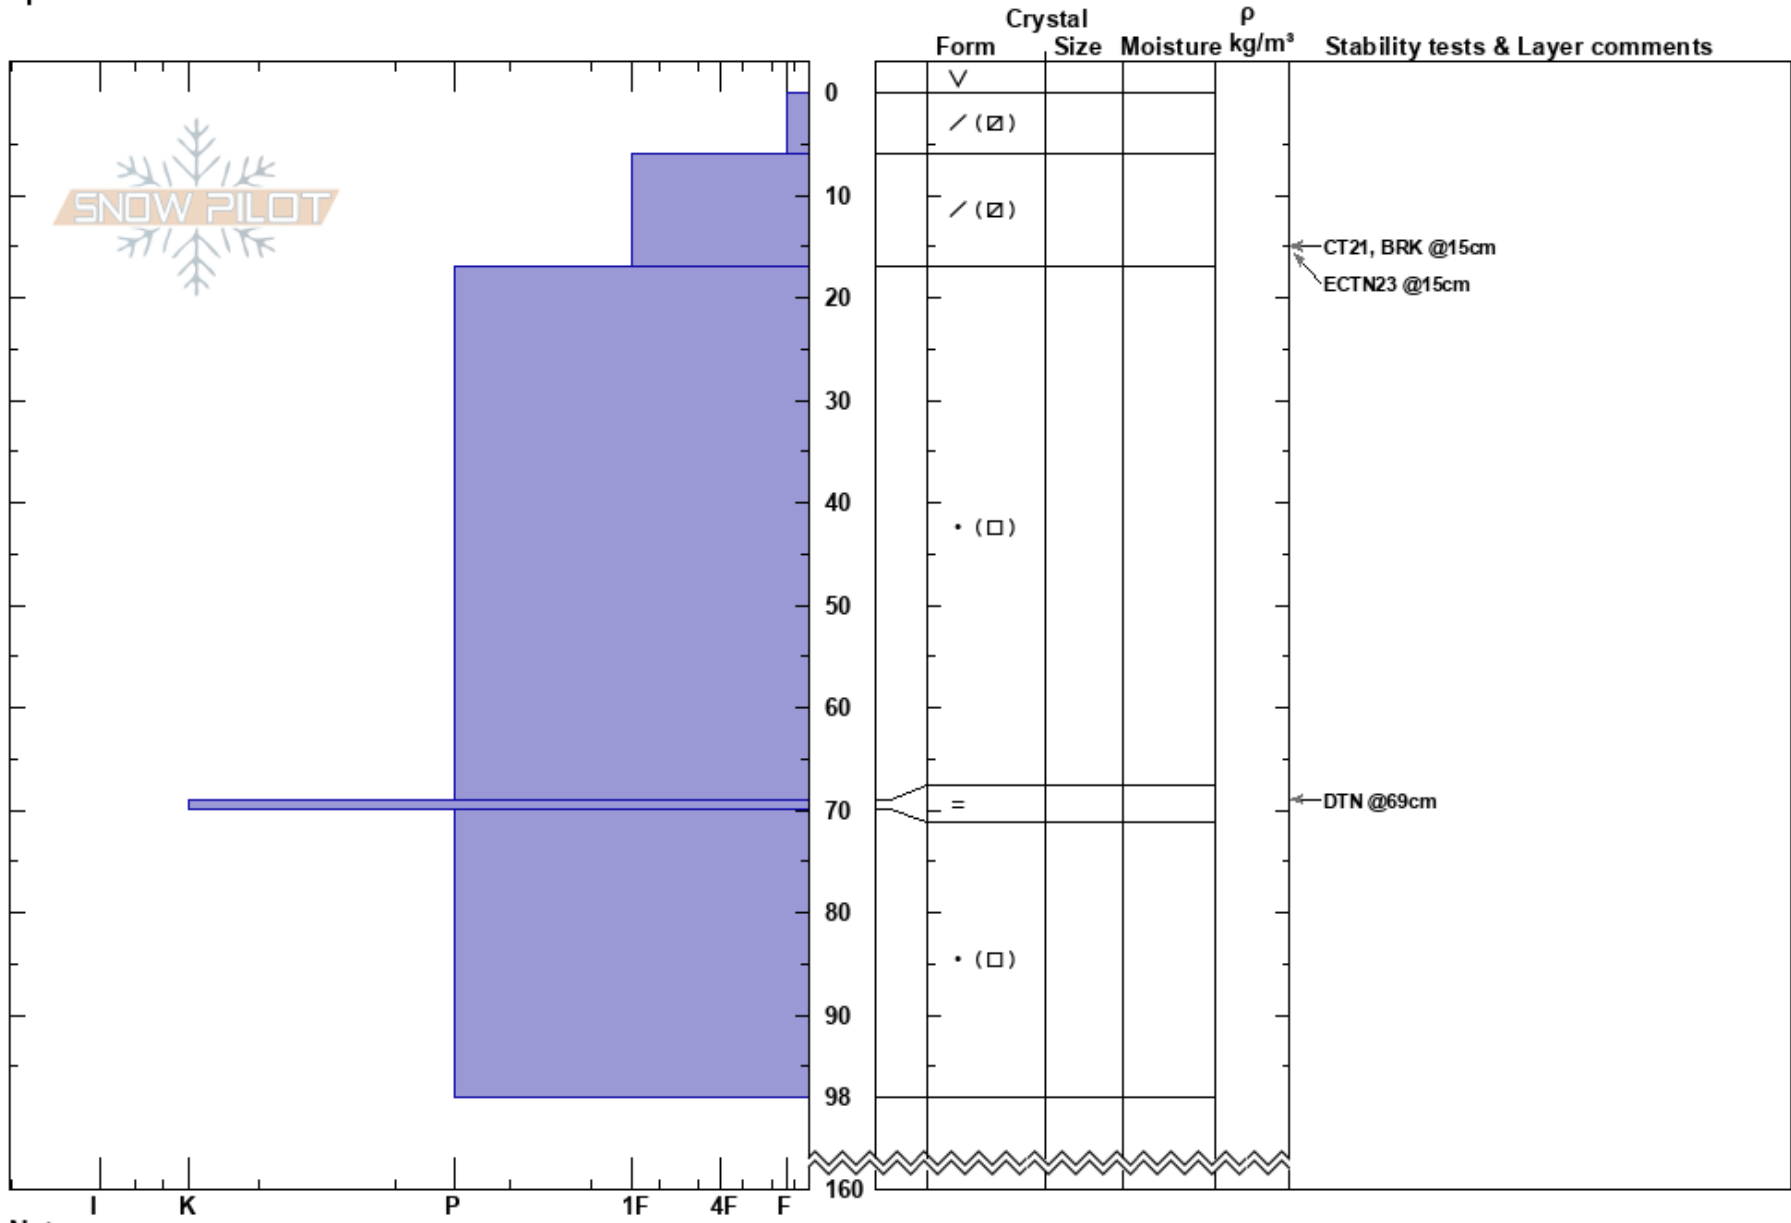

Skenören S
 Funäsfjällen
 Sweden
Elevation: 1037 m
Aspect: S
Specifics:

Matilda Johansson
 21/02/2024 - 10:30
Co-ord: 33V 360650E 6946 147N
Slope Angle: 22°
Wind Loading: previous

Stability: HS:160
Air Temperature: -2.3°C **PF:**5 6-17cm: Problematic layer
Sky Cover: BKN
Precipitation: NO
Wind: NW Light Breeze

Notes: ALP. Feb 2 regnskare. Drevsnö.