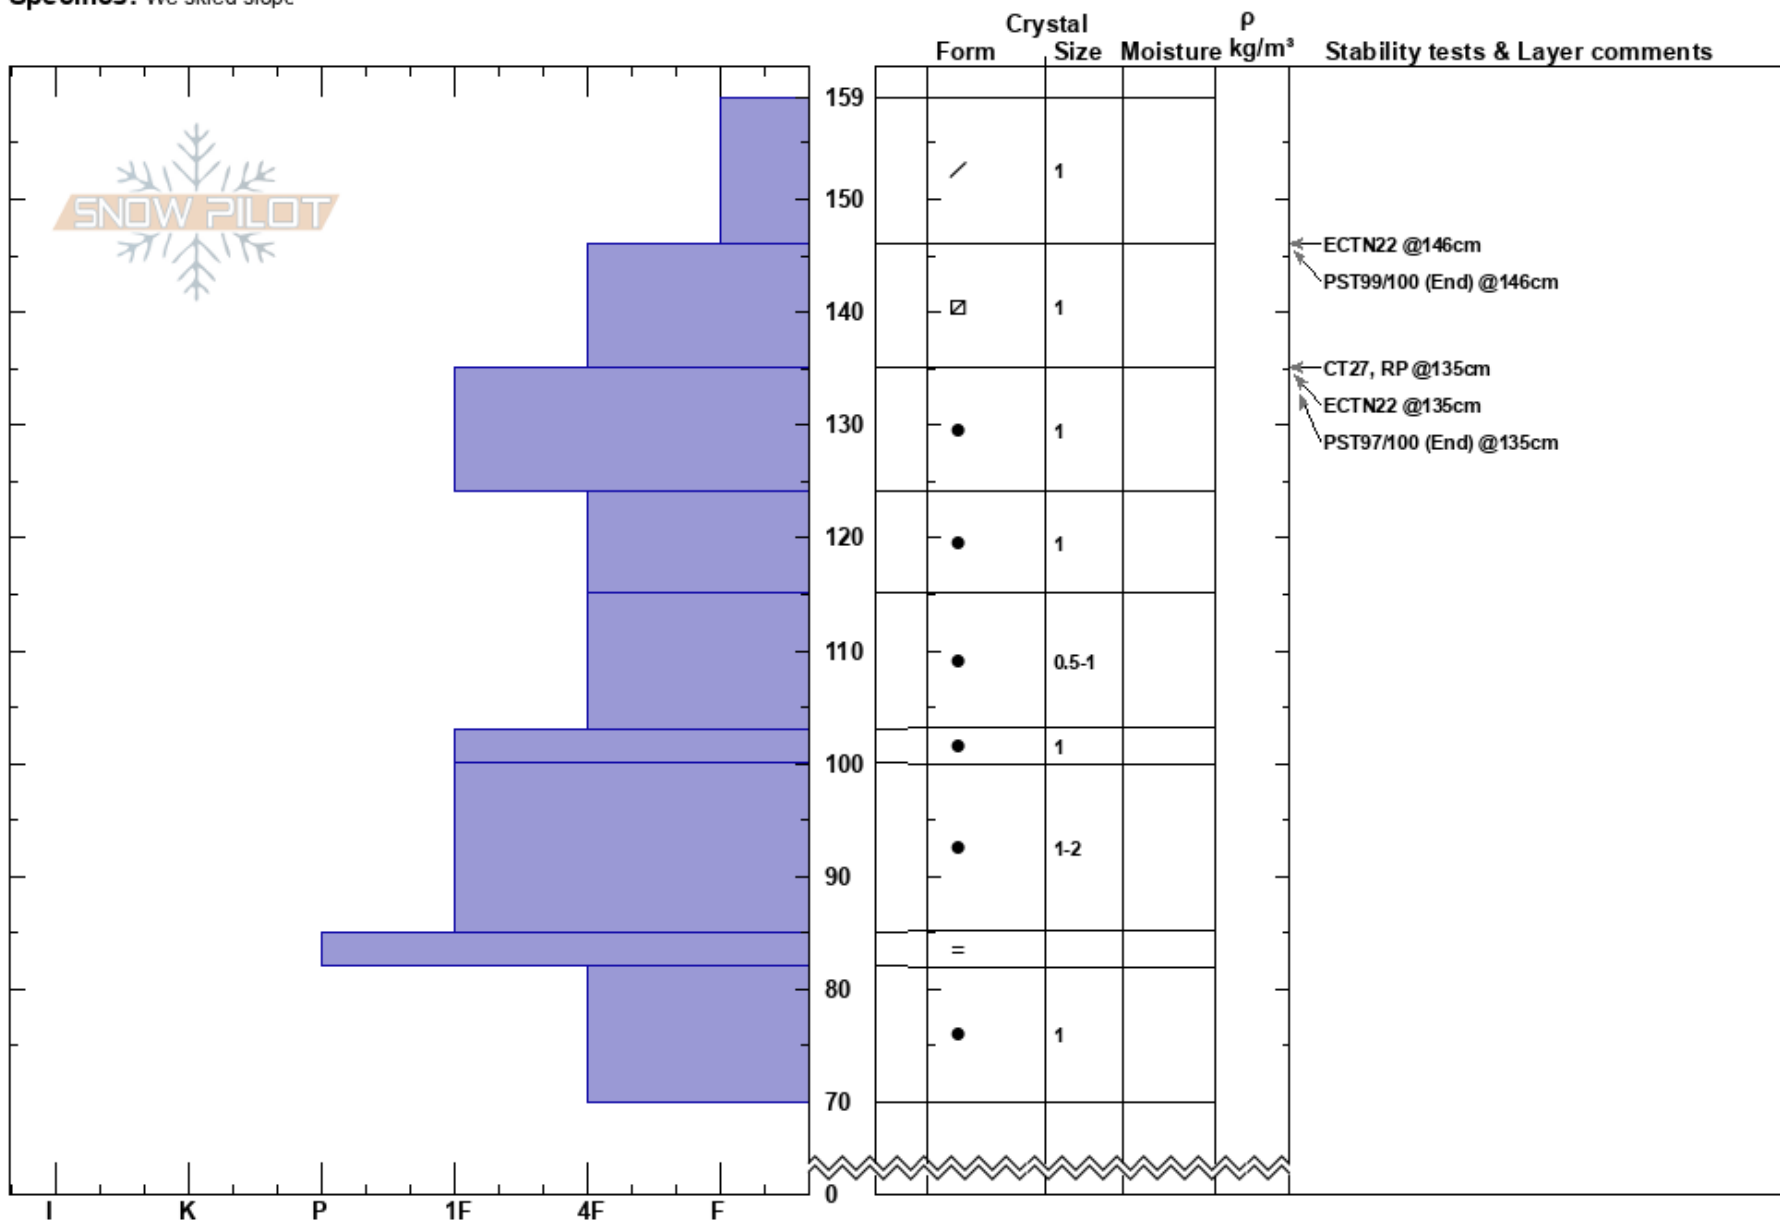

Slab Cliffs
 Carson Range
 NV
 Elevation: 9660 ft
 Aspect: 350°
 Specifics: We skied slope

Brandon Schwartz
 01/31/2018 - 11:10am
 Co-ord: 39.30057N, -119.95237W
 Slope Angle: 31°
 Wind Loading: no

Stability: Very Good
 Air Temperature:
 Sky Cover: SCT
 Precipitation: NO
 Wind: W Moderate

HS: 159
 PS: 10 146-135cm: Problematic layer

Notes: Pit dug in near treeline terrain.