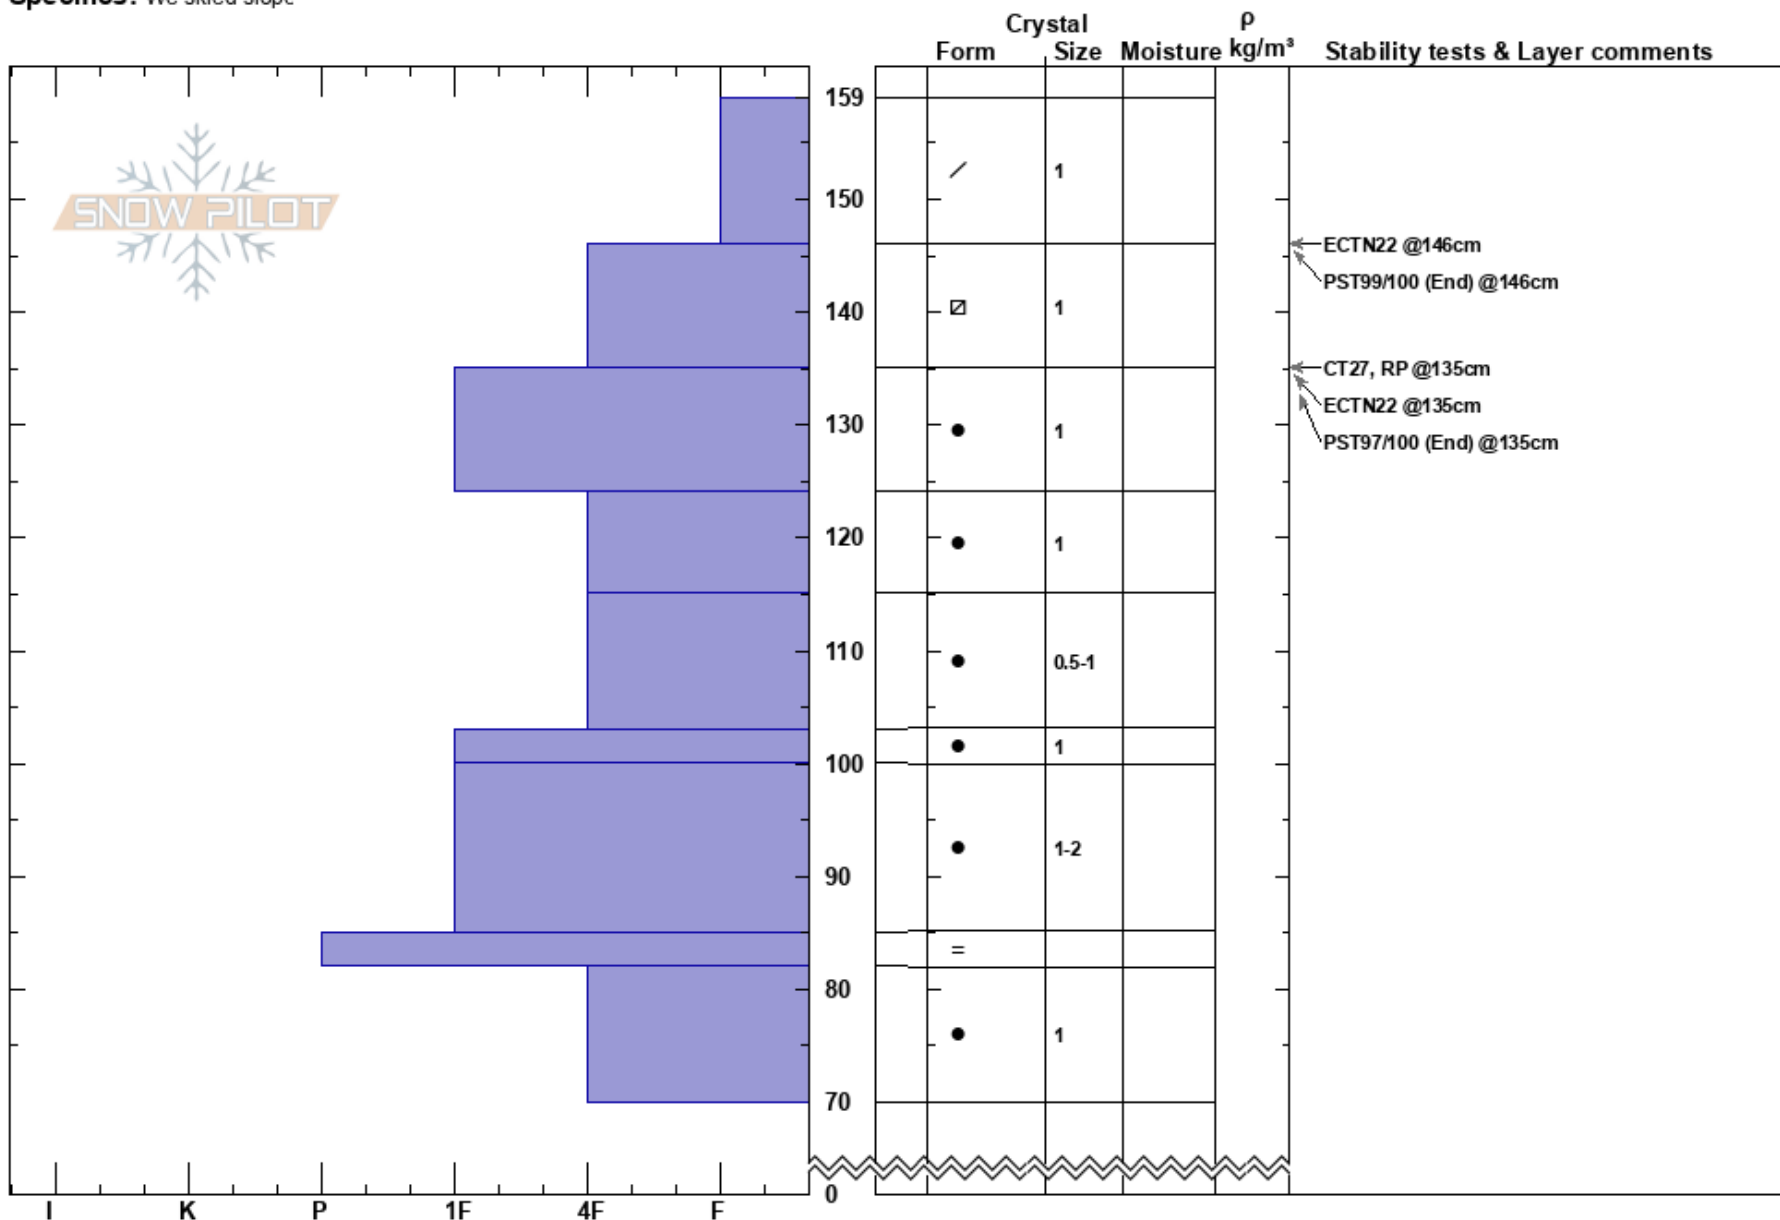

Slab Cliffs  
 Carson Range  
 NV  
 Elevation: 9660 ft  
 Aspect: 350°  
 Specifics: We skied slope

Brandon Schwartz  
 01/31/2018 - 11:10am  
 Co-ord: 39.30057N, -119.95237W  
 Slope Angle: 31°  
 Wind Loading: no

Stability: Very Good  
 Air Temperature:  
 Sky Cover: SCT  
 Precipitation: NO  
 Wind: W Moderate

HS: 159  
 PS: 10 146-135cm: Problematic layer

Notes: Pit dug in near treeline terrain.