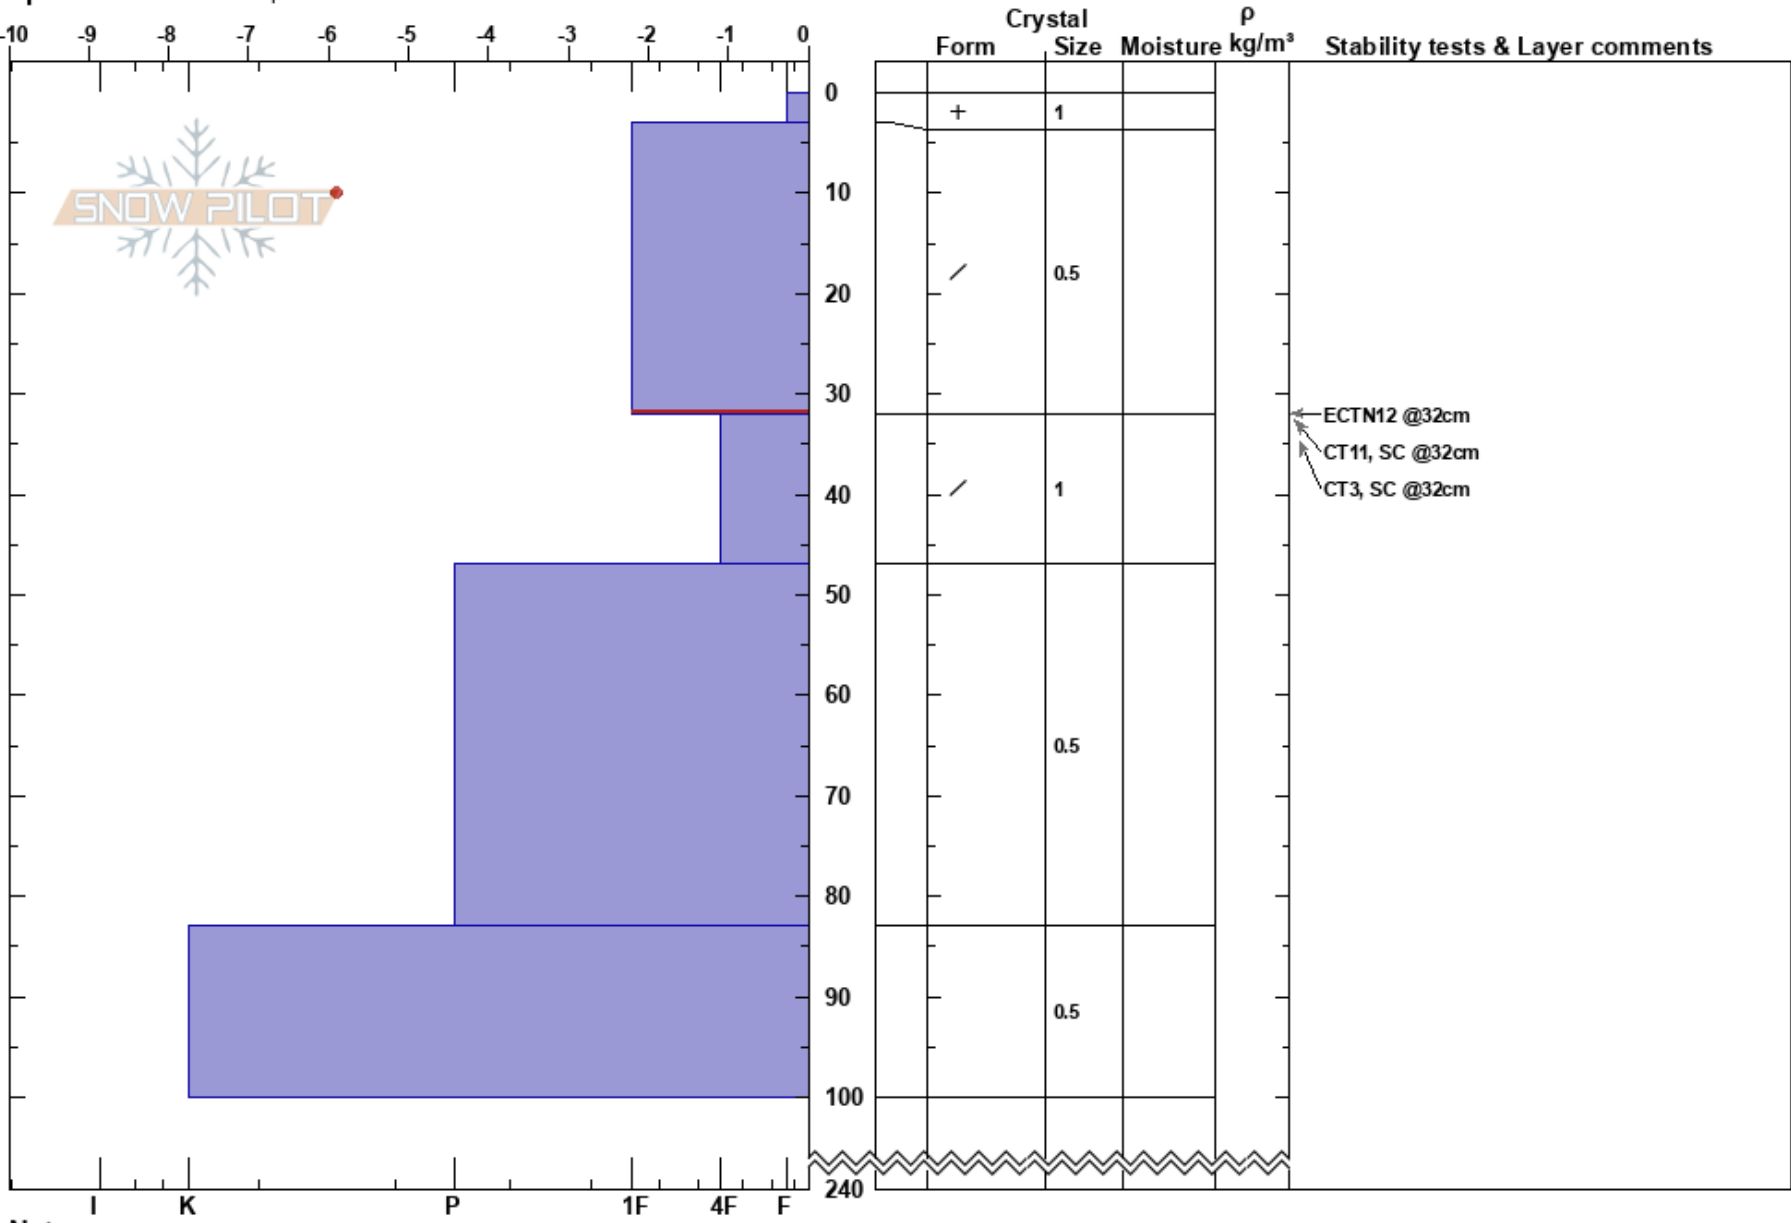

Tegefjäll Ost-sida
 Duved
 Sweden
Elevation: 850 m
Aspect: E
Specifics: We skied slope

Tobias Modin
 17/02/2024 - 14:45
Co-ord: 33V UL 97714 32938
Slope Angle: 35°
Wind Loading: previous

Stability: Good **HS:**240 **Layer Notes:**
Air Temperature: -7.5°C **PF:**35 3-32cm: Problematic layer
Sky Cover: CLR
Precipitation: NO
Wind: SE Calm

Notes: HS > 240cm