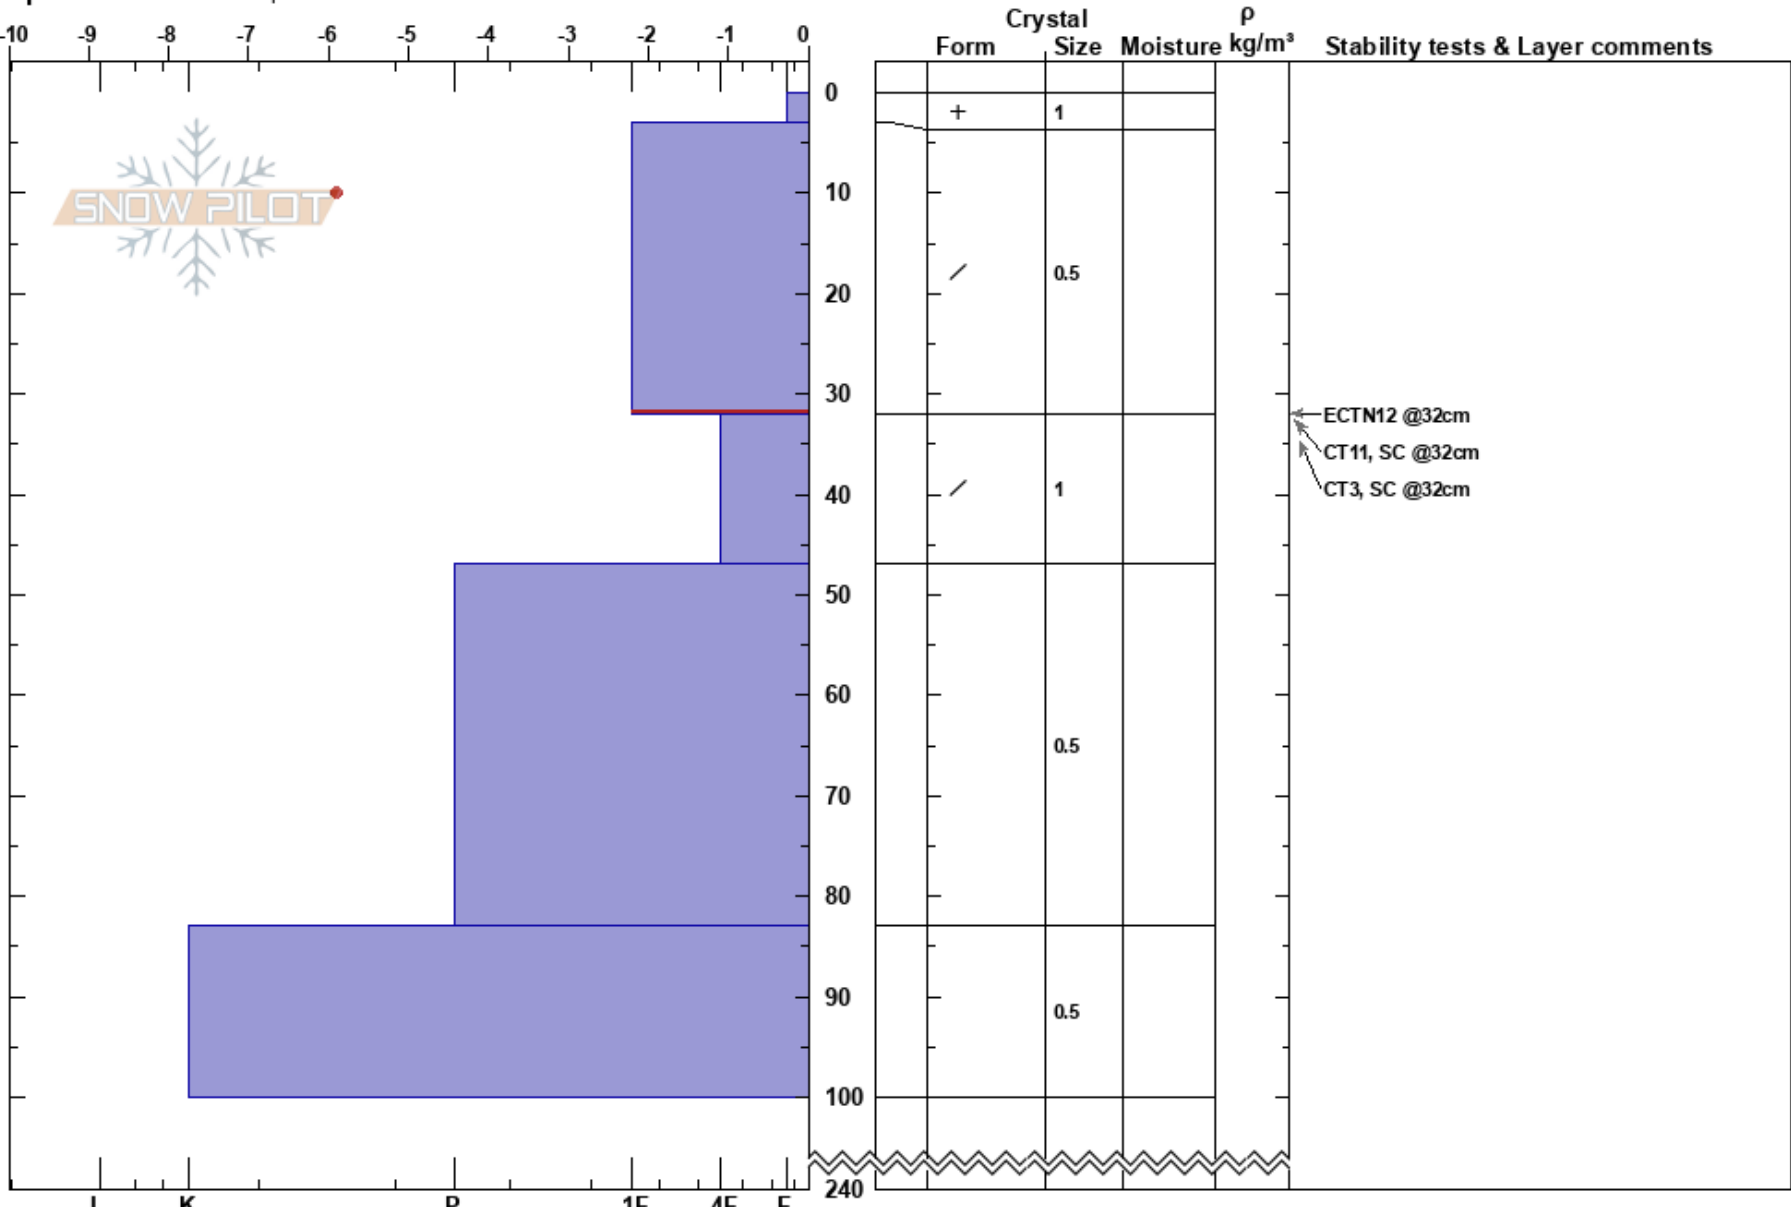

Tegefjäll Ost-sida
 Duved
 Sweden
Elevation: 850 m
Aspect: E
Specifics: We skied slope

Tobias Modin
 17/02/2024 - 14:45
Co-ord: 33V UL 97714 32938
Slope Angle: 35°
Wind Loading: previous

Stability: Good **HS:**240 **Layer Notes:**
Air Temperature: -7.5°C **PF:**35 3-32cm: Problematic layer
Sky Cover: CLR
Precipitation: NO
Wind: SE Calm

Notes: HS > 240cm