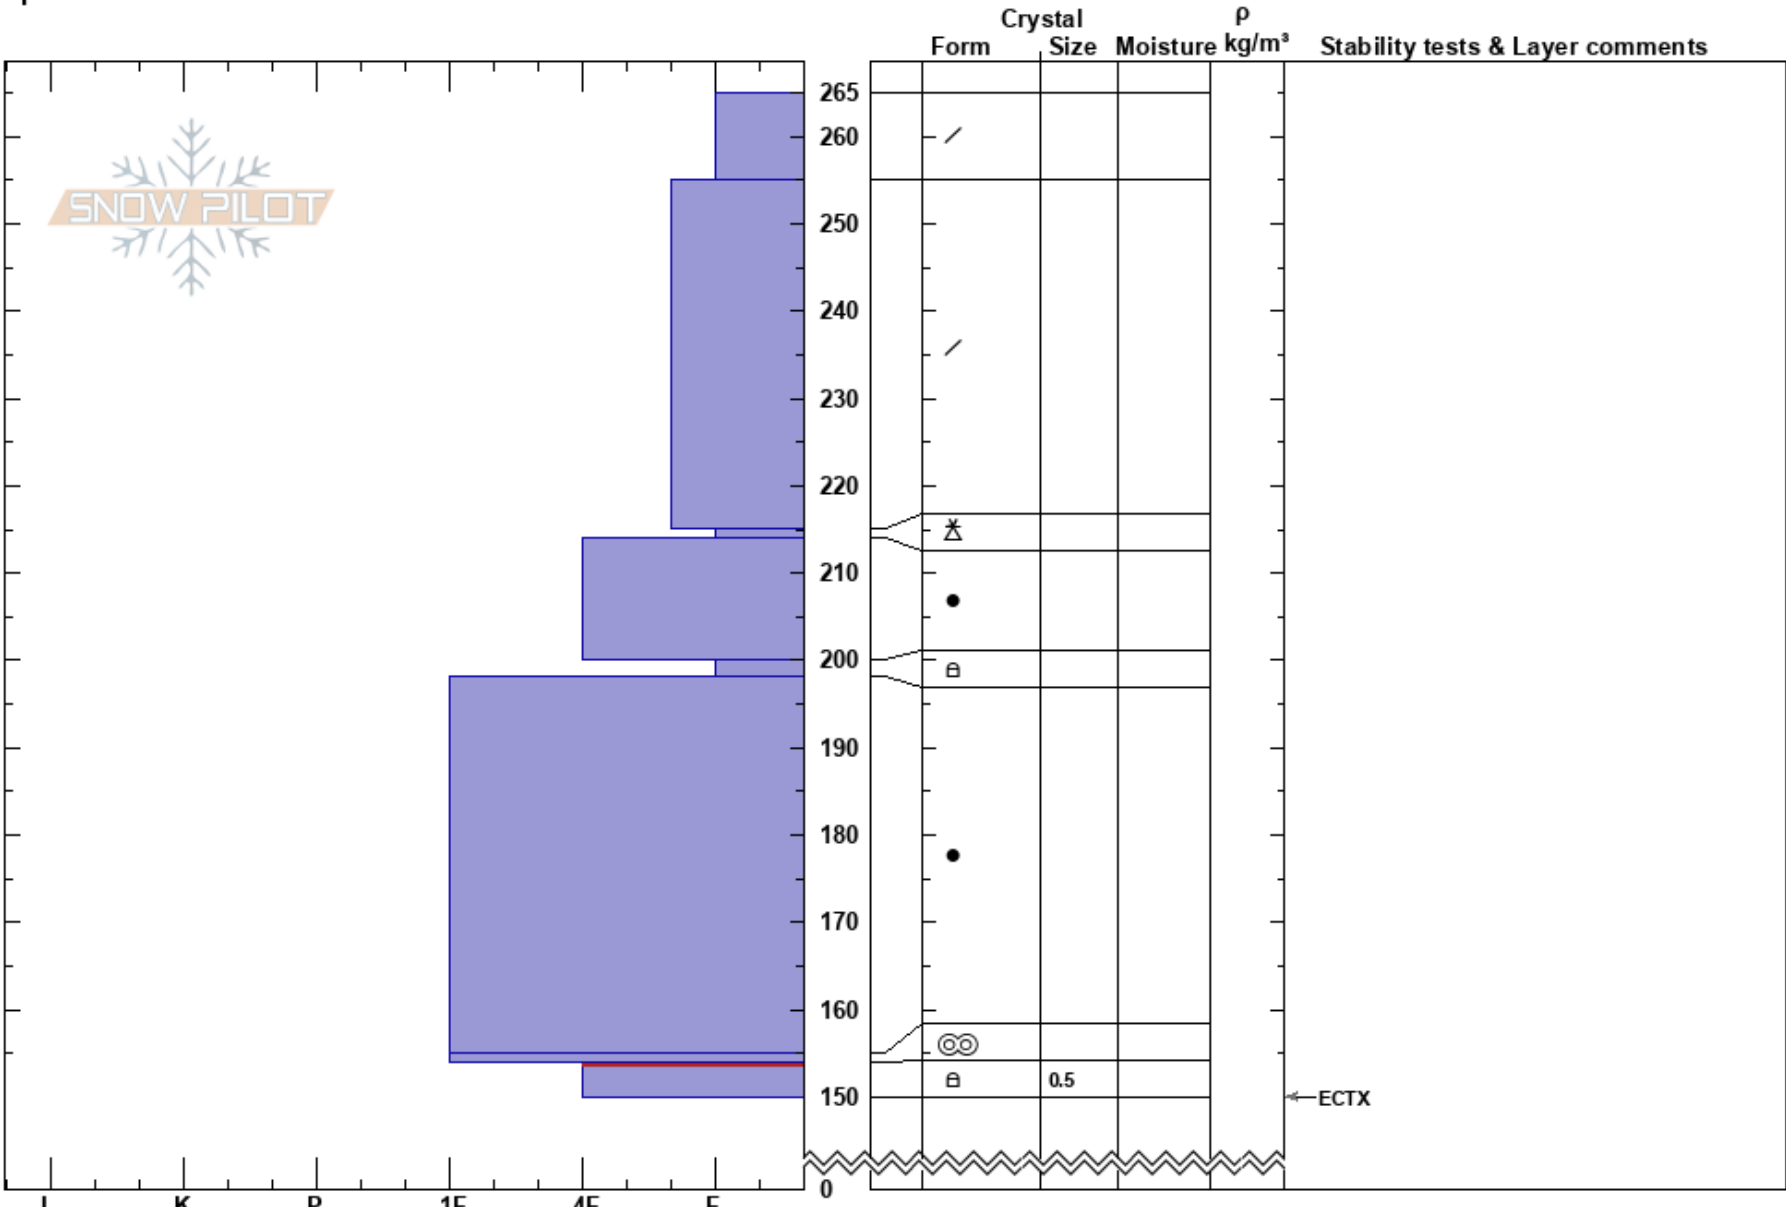

Murphy Creek
 Salt River Range
 WY
 Elevation: 8400 ft
 Aspect: NE
 Specifics:

Alex Drinkard
 02/20/2024 - 12:30am
 Co-ord: 43.01409N, -110.90647W
 Slope Angle: 30°
 Wind Loading: previous

Stability:
 Air Temperature:
 Sky Cover: BKN
 Precipitation: NO
 Wind: SW Light Breeze

HS:265
 Layer Notes:
 154-150cm:Problematic layer

Notes: