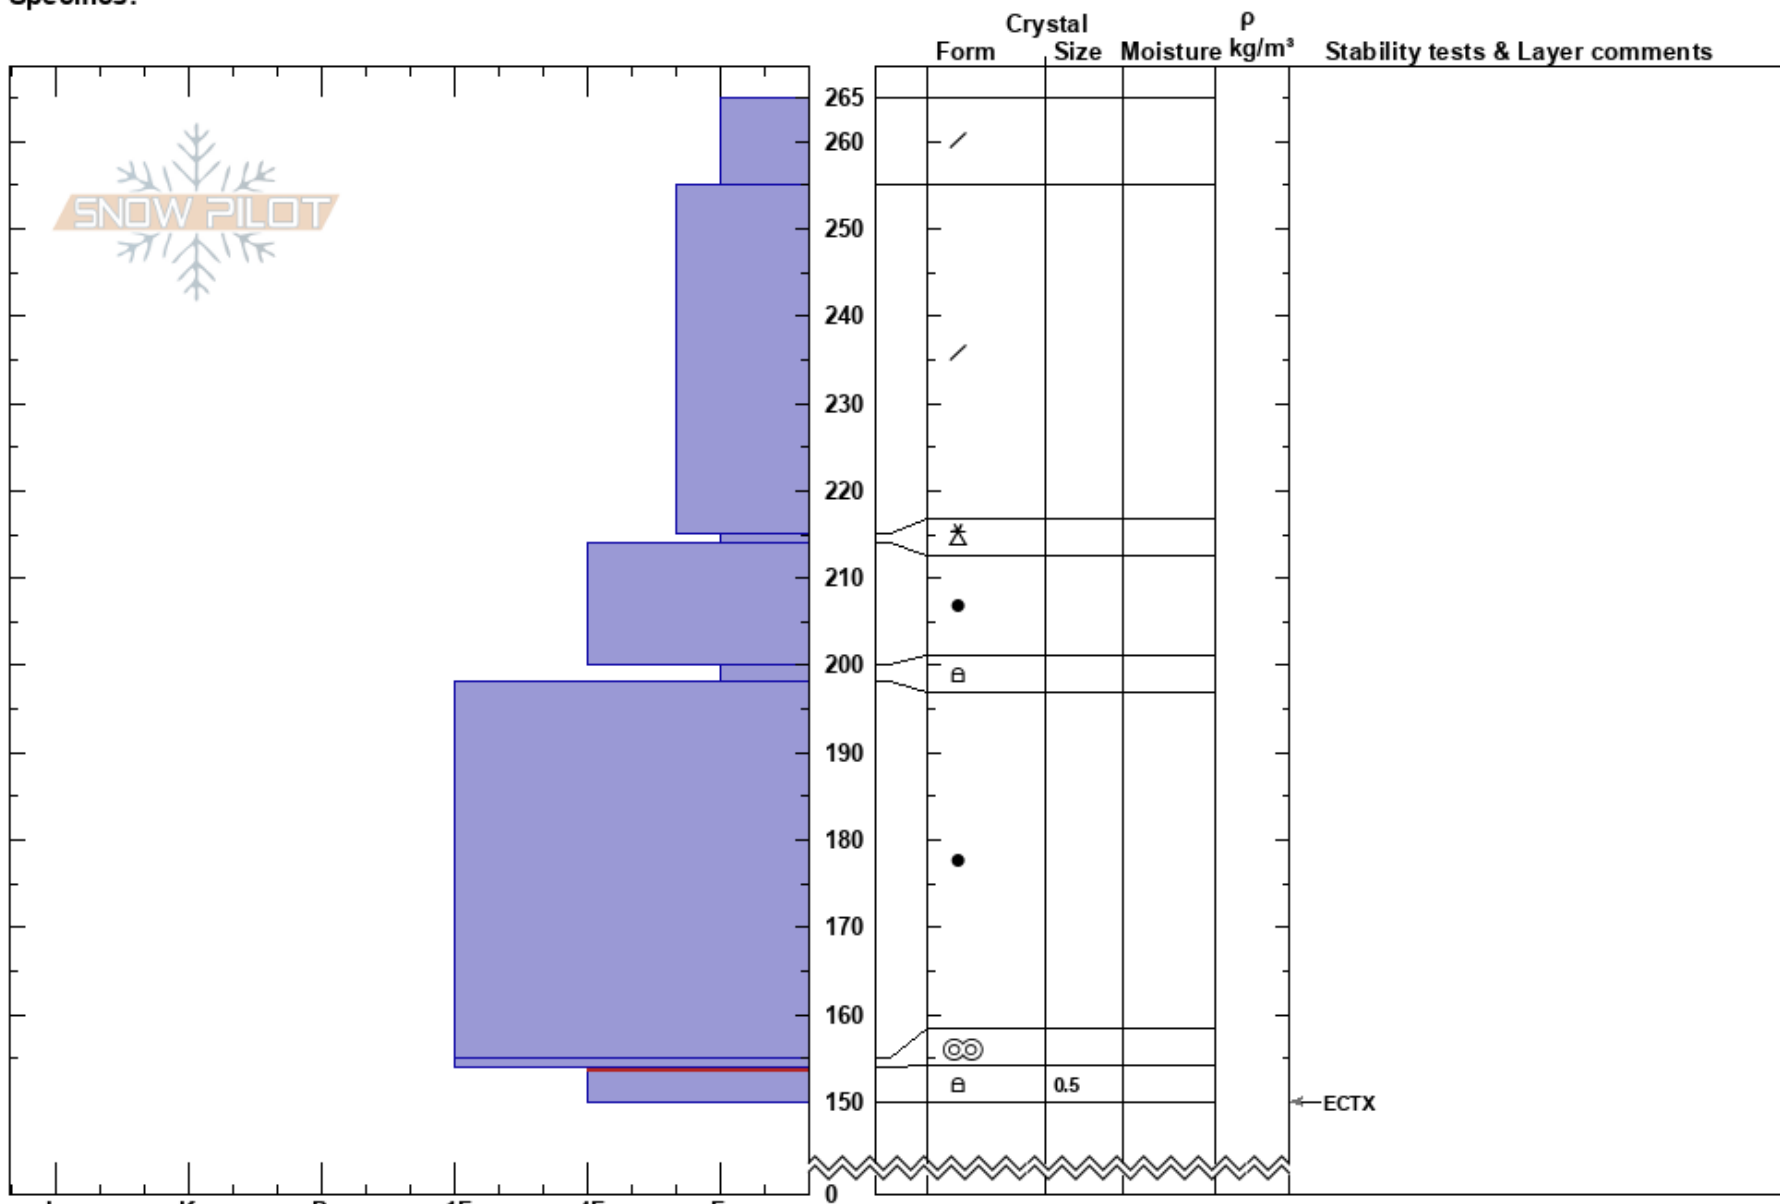

Murphy Creek
 Salt River Range
 WY
 Elevation: 8400 ft
 Aspect: NE
 Specifics:

Alex Drinkard
 02/20/2024 - 12:30am
 Co-ord: 43.01409N, -110.90647W
 Slope Angle: 30°
 Wind Loading: previous

Stability:
 Air Temperature:
 Sky Cover: BKN
 Precipitation: NO
 Wind: SW Light Breeze

HS:265
 Layer Notes:
 154-150cm:Problematic layer

Notes: