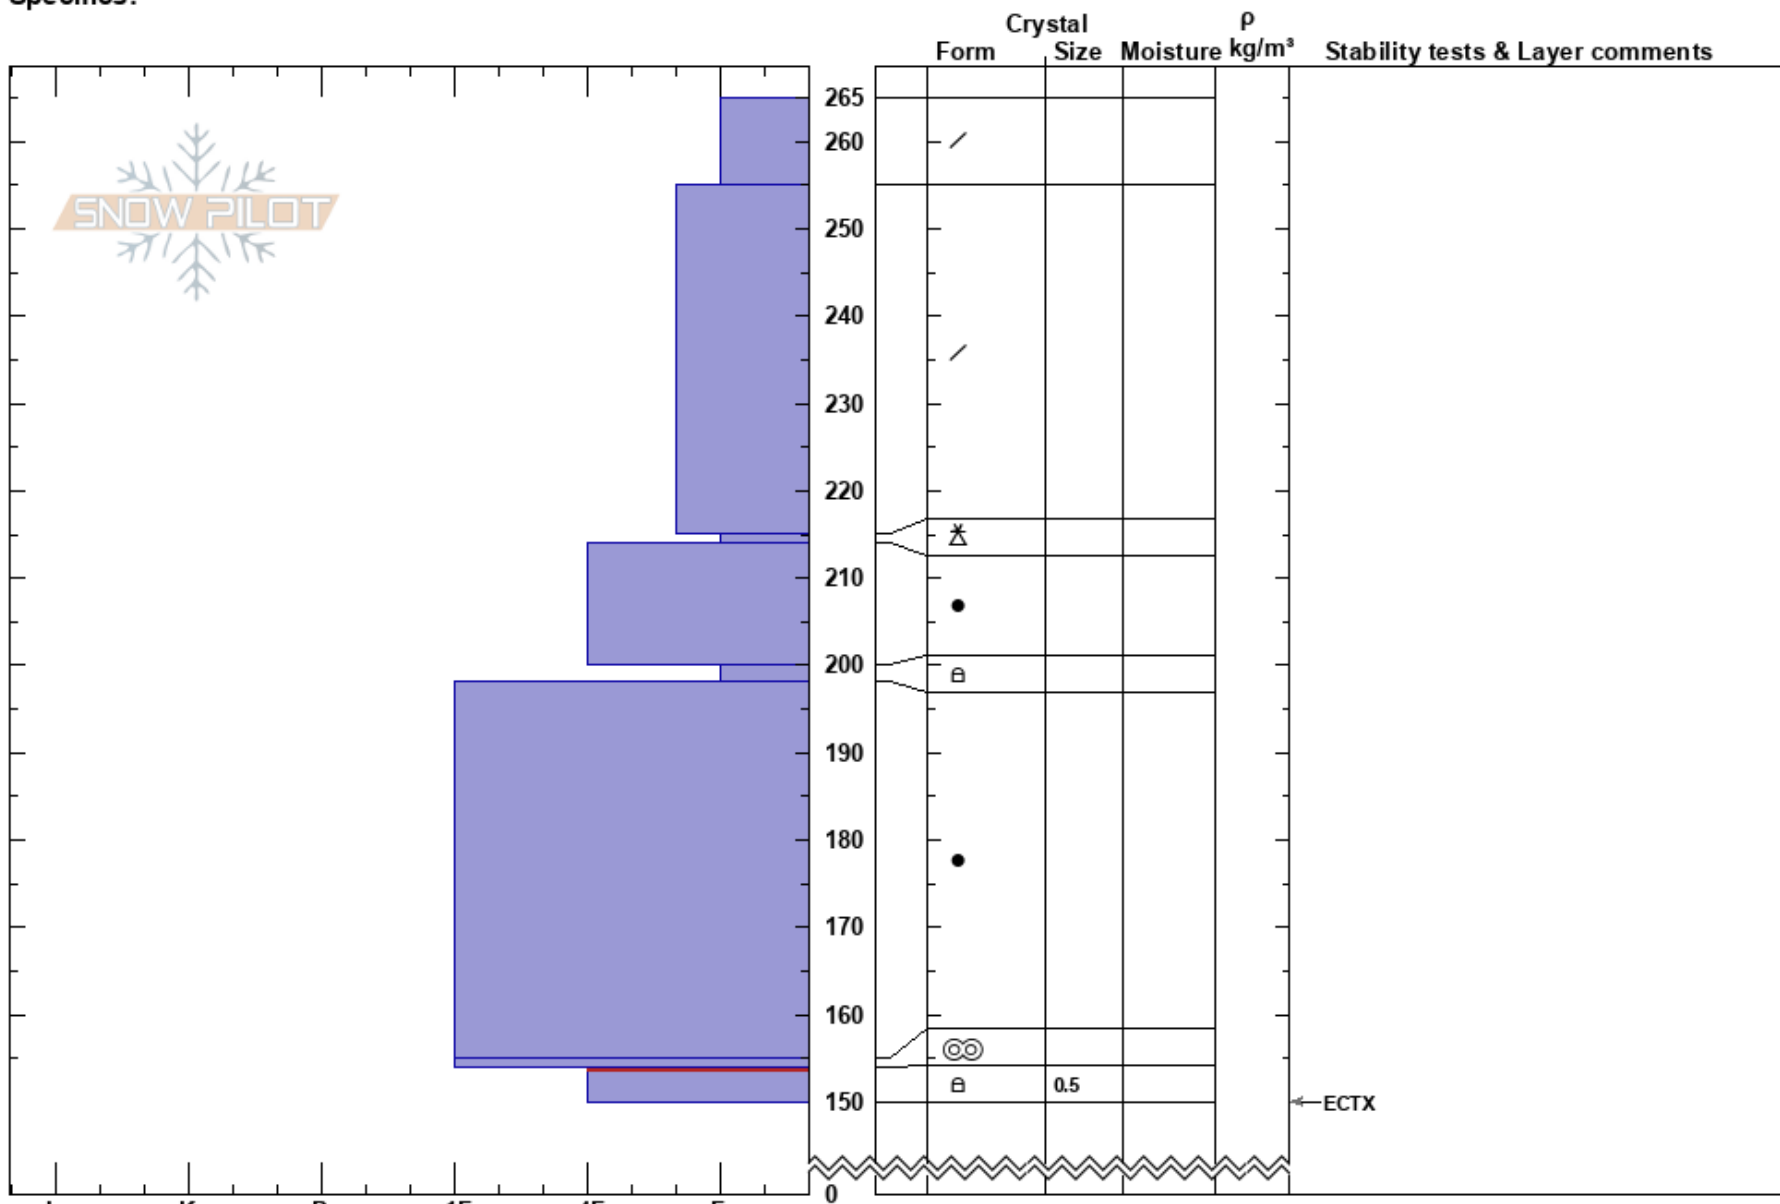

Murphy Creek  
 Salt River Range  
 WY  
 Elevation: 8400 ft  
 Aspect: NE  
 Specifics:

Alex Drinkard  
 02/20/2024 - 12:30am  
 Co-ord: 43.01409N, -110.90647W  
 Slope Angle: 30°  
 Wind Loading: previous

Stability:  
 Air Temperature:  
 Sky Cover: BKN  
 Precipitation: NO  
 Wind: SW Light Breeze

HS:265  
 Layer Notes:  
 154-150cm:Problematic layer

Notes: