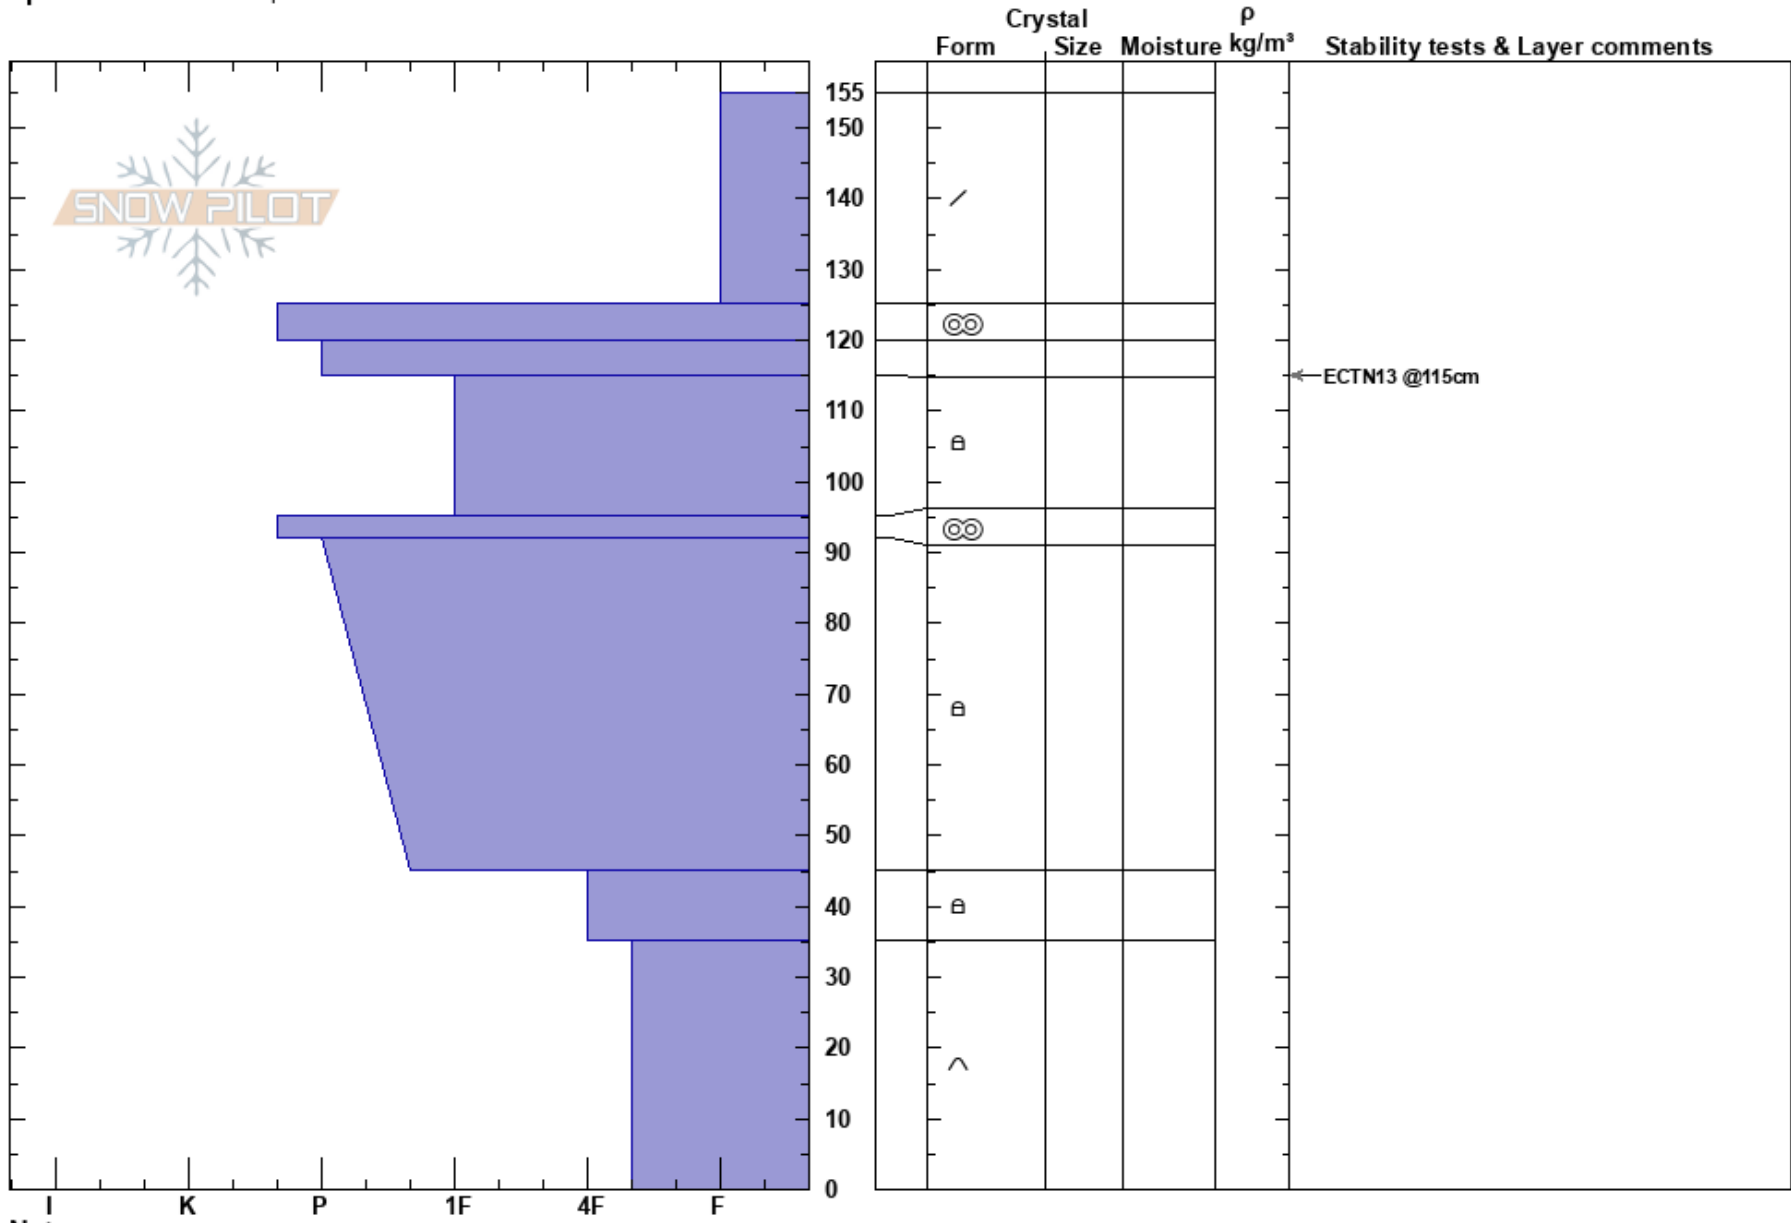

Rolling Thunder bowl
 Uinta Range
 UT
Elevation: 10013 ft
Aspect: E
Specifics: We skied slope

Joel ORourke
 02/20/2024 - 12:40pm
Co-ord: 40.47237N, -111.11316E
Slope Angle: 35°
Wind Loading:

Stability:
Air Temperature: HS:155
 35-0cm: Problematic layer
Sky Cover: OVC
Precipitation: S-1
Wind: SW Light Breeze

Notes: Hasty snowpit