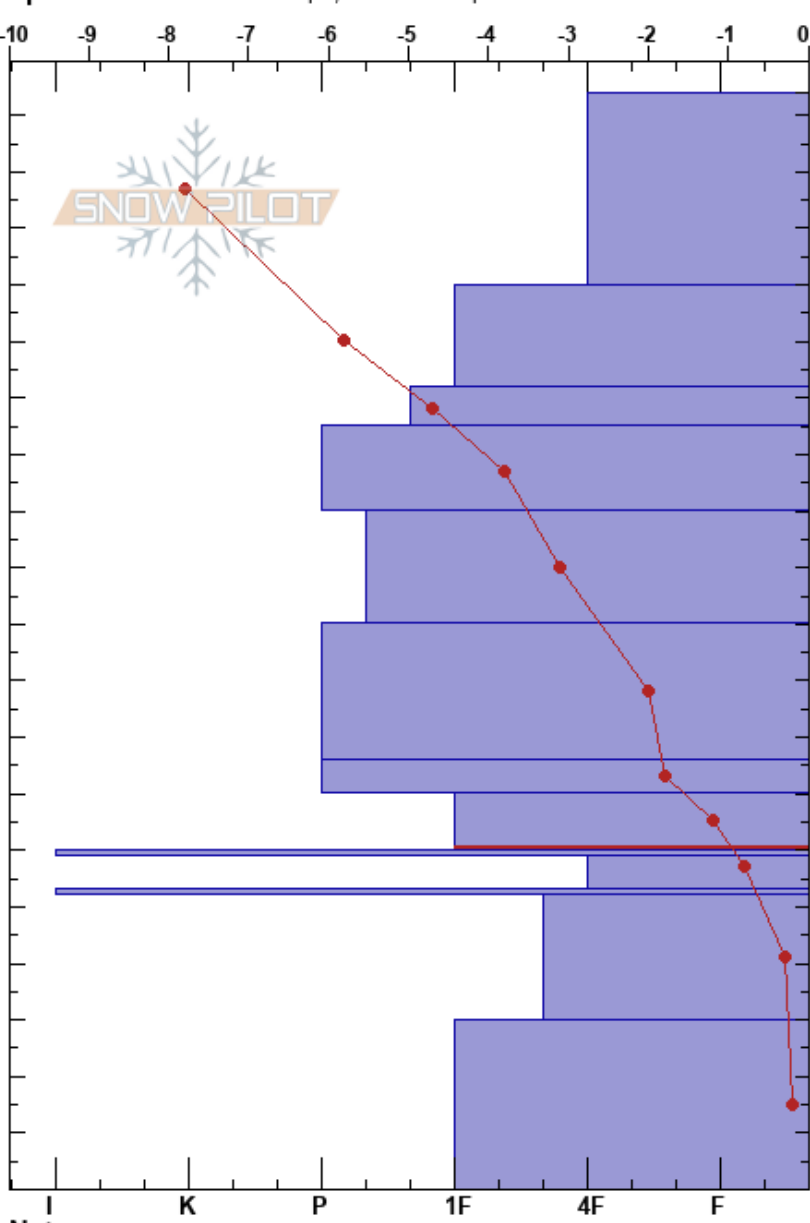

Lab 2  
 Bridger Range  
 MT  
 Elevation: 2325 m  
 Aspect: NE

Erich Schreier  
 01/26/2018 - 2:00pm  
 Co-ord: 45.83270N, -110.92775W  
 Slope Angle: 34°  
 Wind Loading: previous

Stability: HS:194  
 Air Temperature: -7.7°C  
 Sky Cover: SCT  
 Precipitation: NO  
 Wind: Calm  
 Layer Notes: 70-60cm: Problematic layer

Specifics: Ski tracks on slope; We skied slope

Elevation (m)	Crystal		Moisture	ρ kg/m³	Stability tests & Layer comments
	Form	Size			
194					
190					
180	/ (+)	0.3		130	
170					
160					
150	.	0.5		220	
140	•	1		226	
130	.	0.5		263	
120					
110	.	0.5		266	
100					
90	•	1		315	
80	•	1.5			
70	☉	2		303	
60	■			290	
50	☉	3		271	
40	■			217	
30	☉	1.5		386	
20	☉	1.5		356	
10					
0					