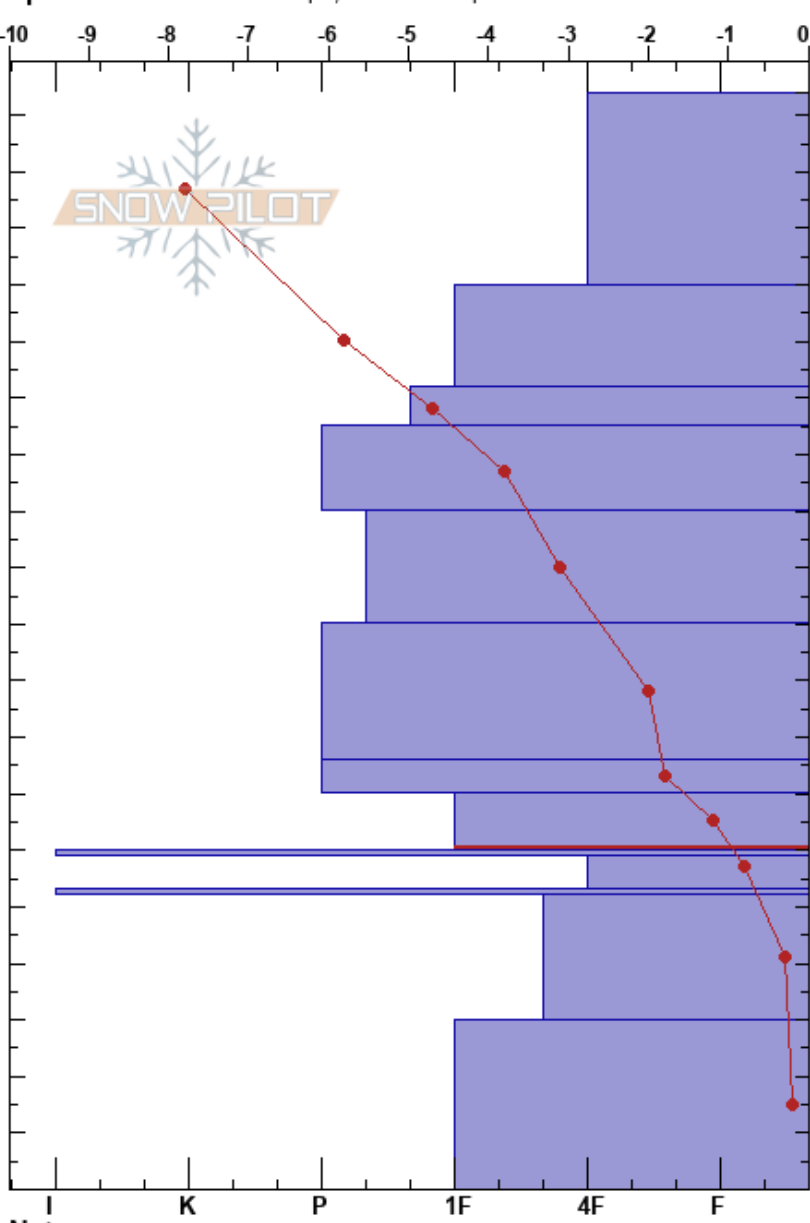

Lab 2  
 Bridger Range  
 MT  
 Elevation: 2325 m  
 Aspect: NE

Erich Schreier  
 01/26/2018 - 2:00pm  
 Co-ord: 45.83270N, -110.92775W  
 Slope Angle: 34°  
 Wind Loading: previous

Stability: HS:194  
 Air Temperature: -7.7°C  
 Sky Cover: SCT  
 Precipitation: NO  
 Wind: Calm  
 Layer Notes: 70-60cm: Problematic layer

Specifics: Ski tracks on slope; We skied slope

Height (cm)	Crystal		Moisture	$\rho$ kg/m <sup>3</sup>	Stability tests & Layer comments
	Form	Size			
194					
190					
180	/ (+)	0.3		130	
170					
160					
150	.	0.5		220	
140	•	1		226	
130	.	0.5		263	
120					
110	.	0.5		266	
100					
90	•	1		315	
80	•	1.5			
70	☉	2		303	
60	■			290	
60	☉	3		271	
50	■			217	
40	☉	1.5		386	
30					
20	☉	1.5		356	
10					
0					