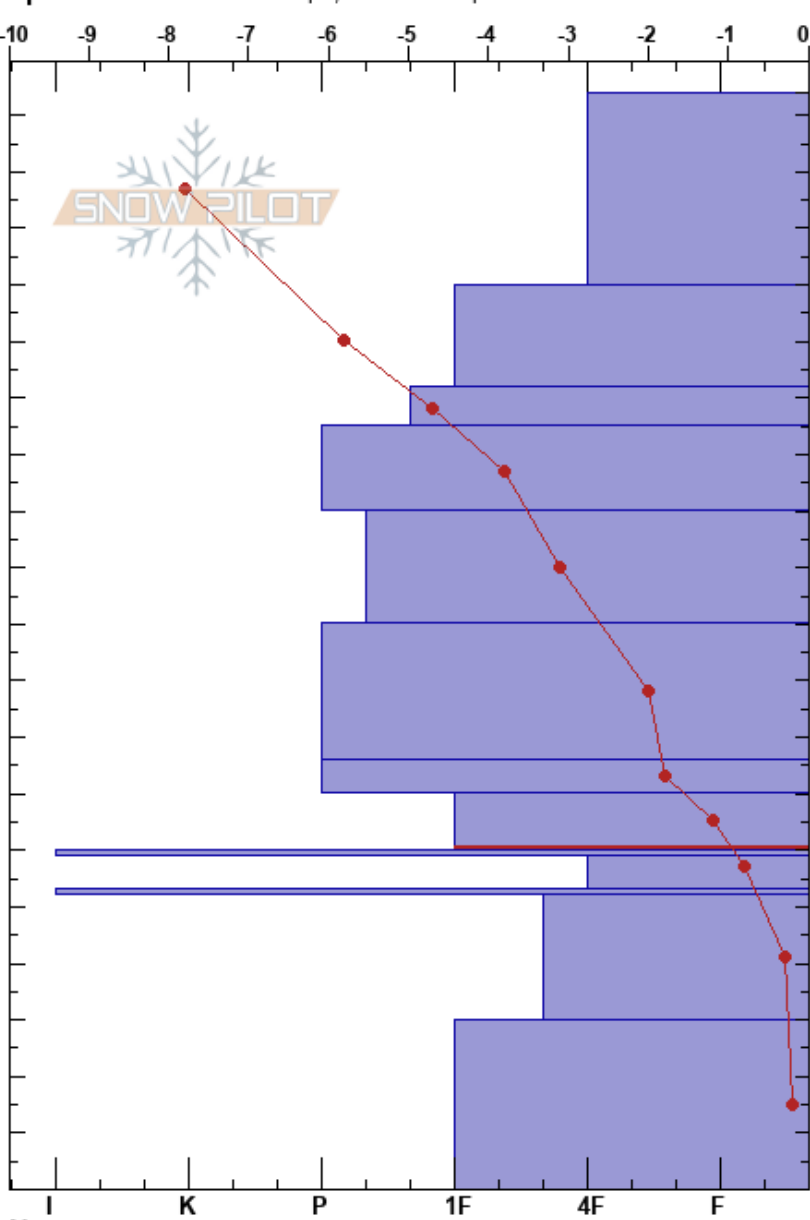

Lab 2
 Bridger Range
 MT
 Elevation: 2325 m
 Aspect: NE

Erich Schreier
 01/26/2018 - 2:00pm
 Co-ord: 45.83270N, -110.92775W
 Slope Angle: 34°
 Wind Loading: previous

Stability: HS:194
 Air Temperature: -7.7°C
 Sky Cover: SCT
 Precipitation: NO
 Wind: Calm
 Layer Notes: 70-60cm: Problematic layer

Specifics: Ski tracks on slope; We skied slope

Form	Crystal		Moisture	ρ kg/m ³	Stability tests & Layer comments
	Size				
/ (+)	0.3			130	
.	0.5			220	
•	1			226	
.	0.5			263	
.	0.5			266	
•	1			315	
•	1.5			303	
☉	2			290	
☉	3			271	
■				217	
☉	1.5			386	
☉	1.5			356	