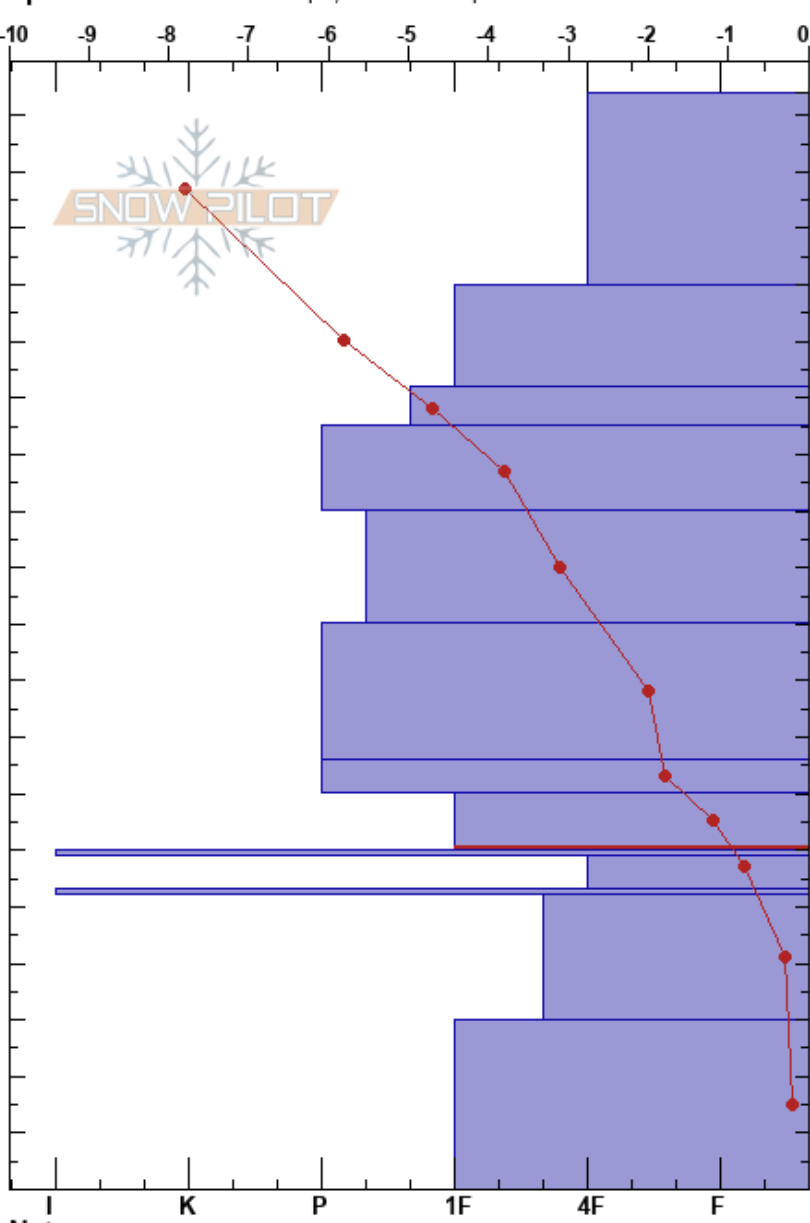

Lab 2
 Bridger Range
 MT
 Elevation: 2325 m
 Aspect: NE

Erich Schreier
 01/26/2018 - 2:00pm
 Co-ord: 45.83270N, -110.92775W
 Slope Angle: 34°
 Wind Loading: previous

Stability: **HS:194**
 Air Temperature: -7.7°C
 Sky Cover: SCT
 Precipitation: NO
 Wind: Calm
 Layer Notes: 70-60cm: Problematic layer

Specifics: Ski tracks on slope; We skied slope

Form	Crystal Size	Moisture	ρ kg/m ³	Stability tests & Layer comments
/ (+)	0.3		130	
.	0.5		220	
•	1		226	
.	0.5		263	
.	0.5		266	
•	1		315	
•	1.5		303	
☐	2		290	
☐	3		271	
☐			217	
☐	1.5		386	
☐	1.5		356	