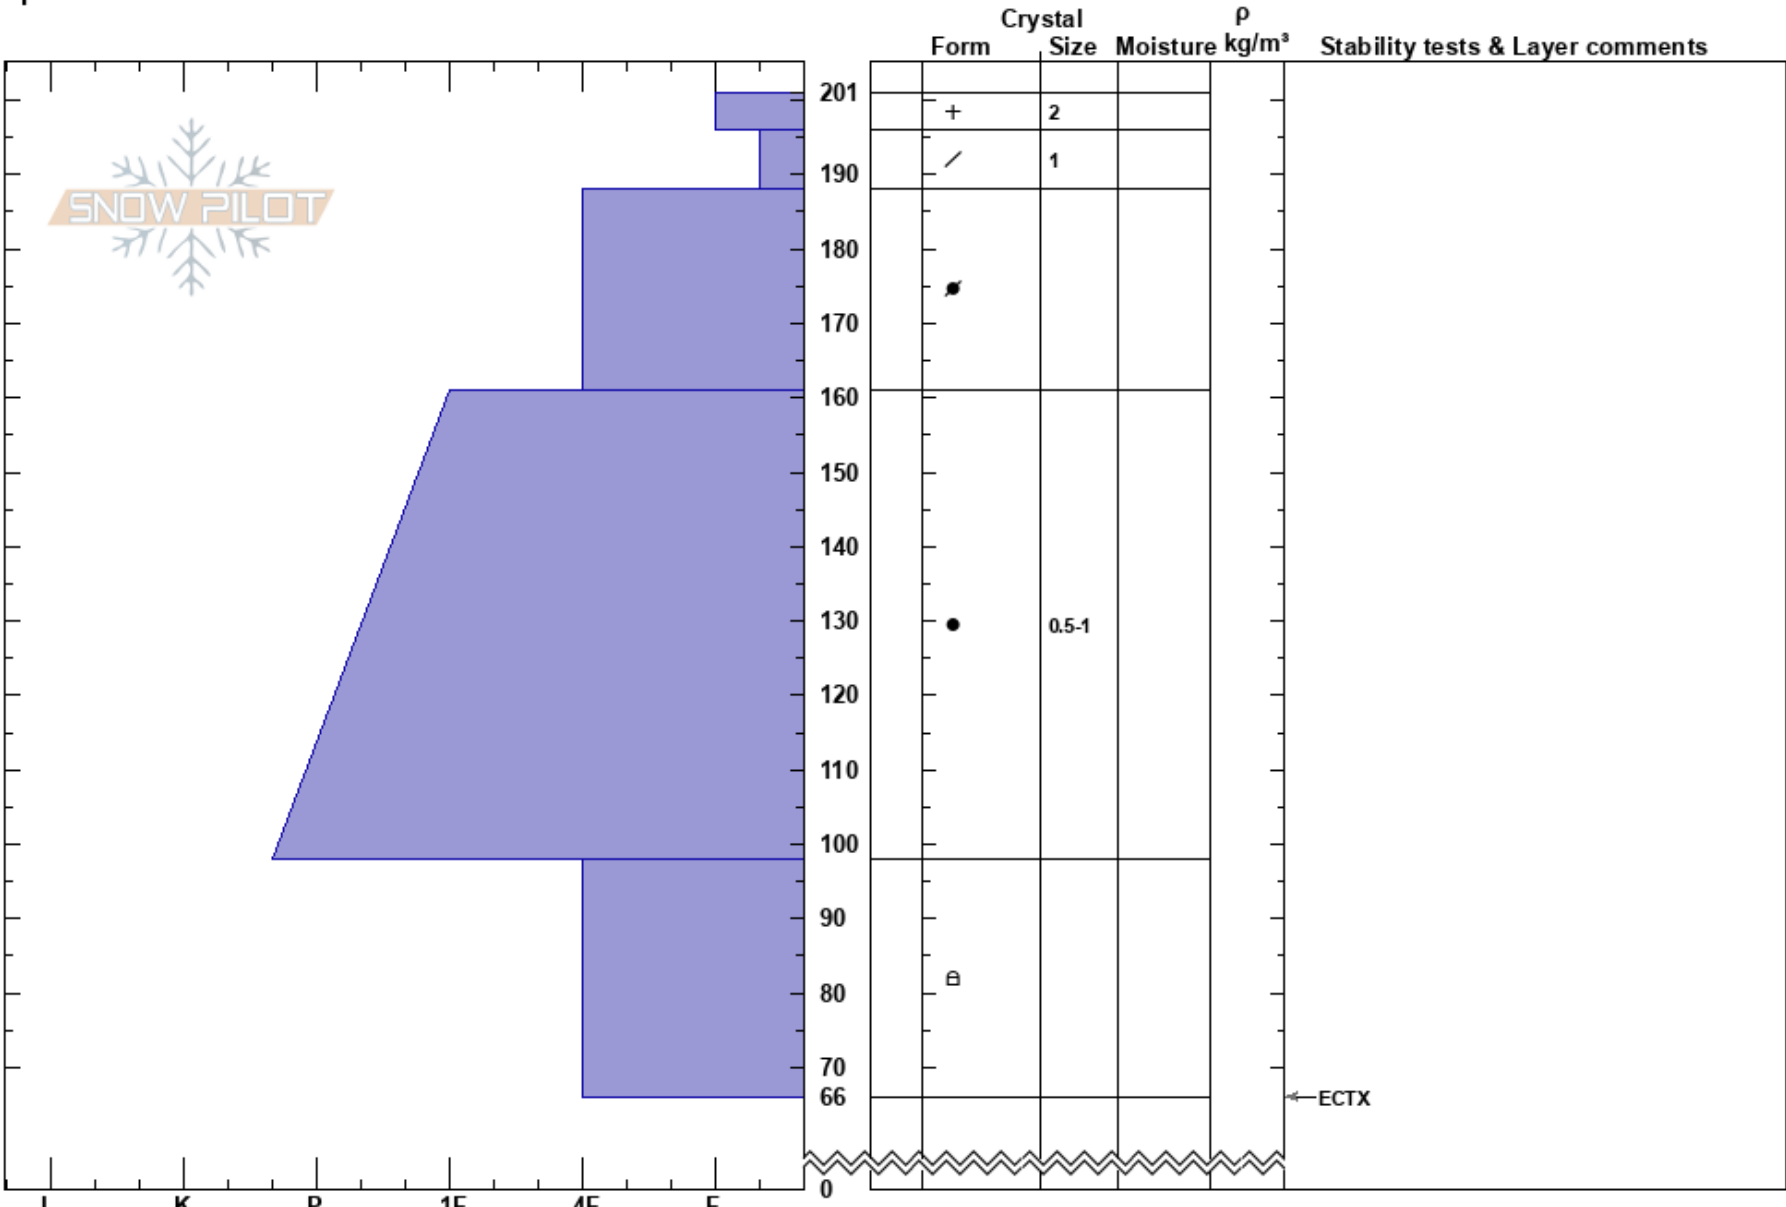

Breccia NE Ridge  
 Togwotee Pass  
 WY  
 Elevation: 10200 ft  
 Aspect: E  
 Specifics:

Joseph Grout  
 02/20/2024 - 12:04pm  
 Co-ord:  
 Slope Angle: 19°  
 Wind Loading: yes

Stability:  
 Air Temperature:  
 Sky Cover: BKN  
 Precipitation: NO  
 Wind: SW Light Breeze

HS:201 Layer Notes:

Notes: