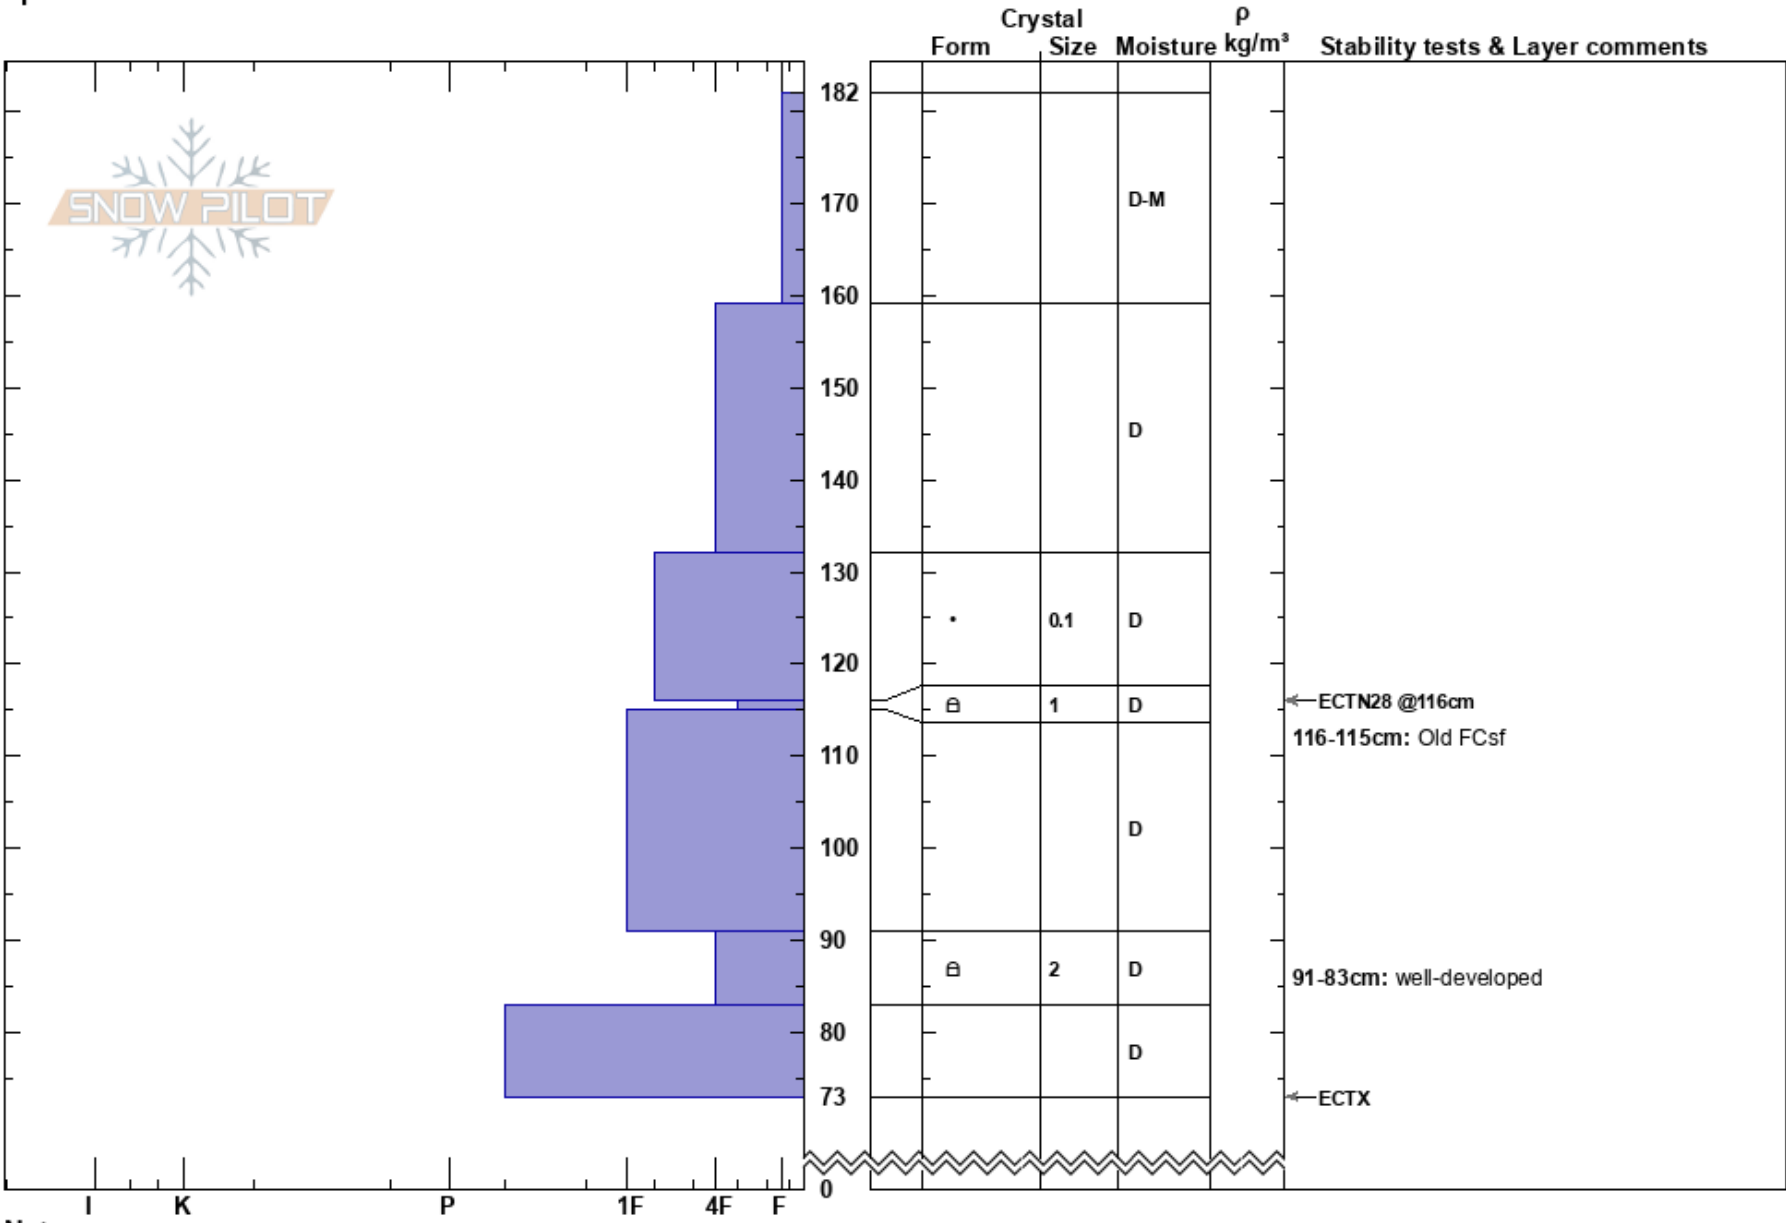

Arkansas Mountain NE
 Elk Mountains
 CO
Elevation: 11508 ft
Aspect: 65°
Specifics:

Dylan Craaybeek
 02/20/2024 - 3:00pm
Co-ord: 13S 317513E 4327869N
Slope Angle: 30°
Wind Loading:

Stability:
Air Temperature:
Sky Cover: OVC
Precipitation:
Wind: SW Moderate

HS: 182
Layer Notes:
 116-115cm: Old FCsf
 116-115cm: Problematic layer
 91-83cm: well-developed

Notes: ECTP at 91cm layer of well-developed rounding FC with additional loading steps.