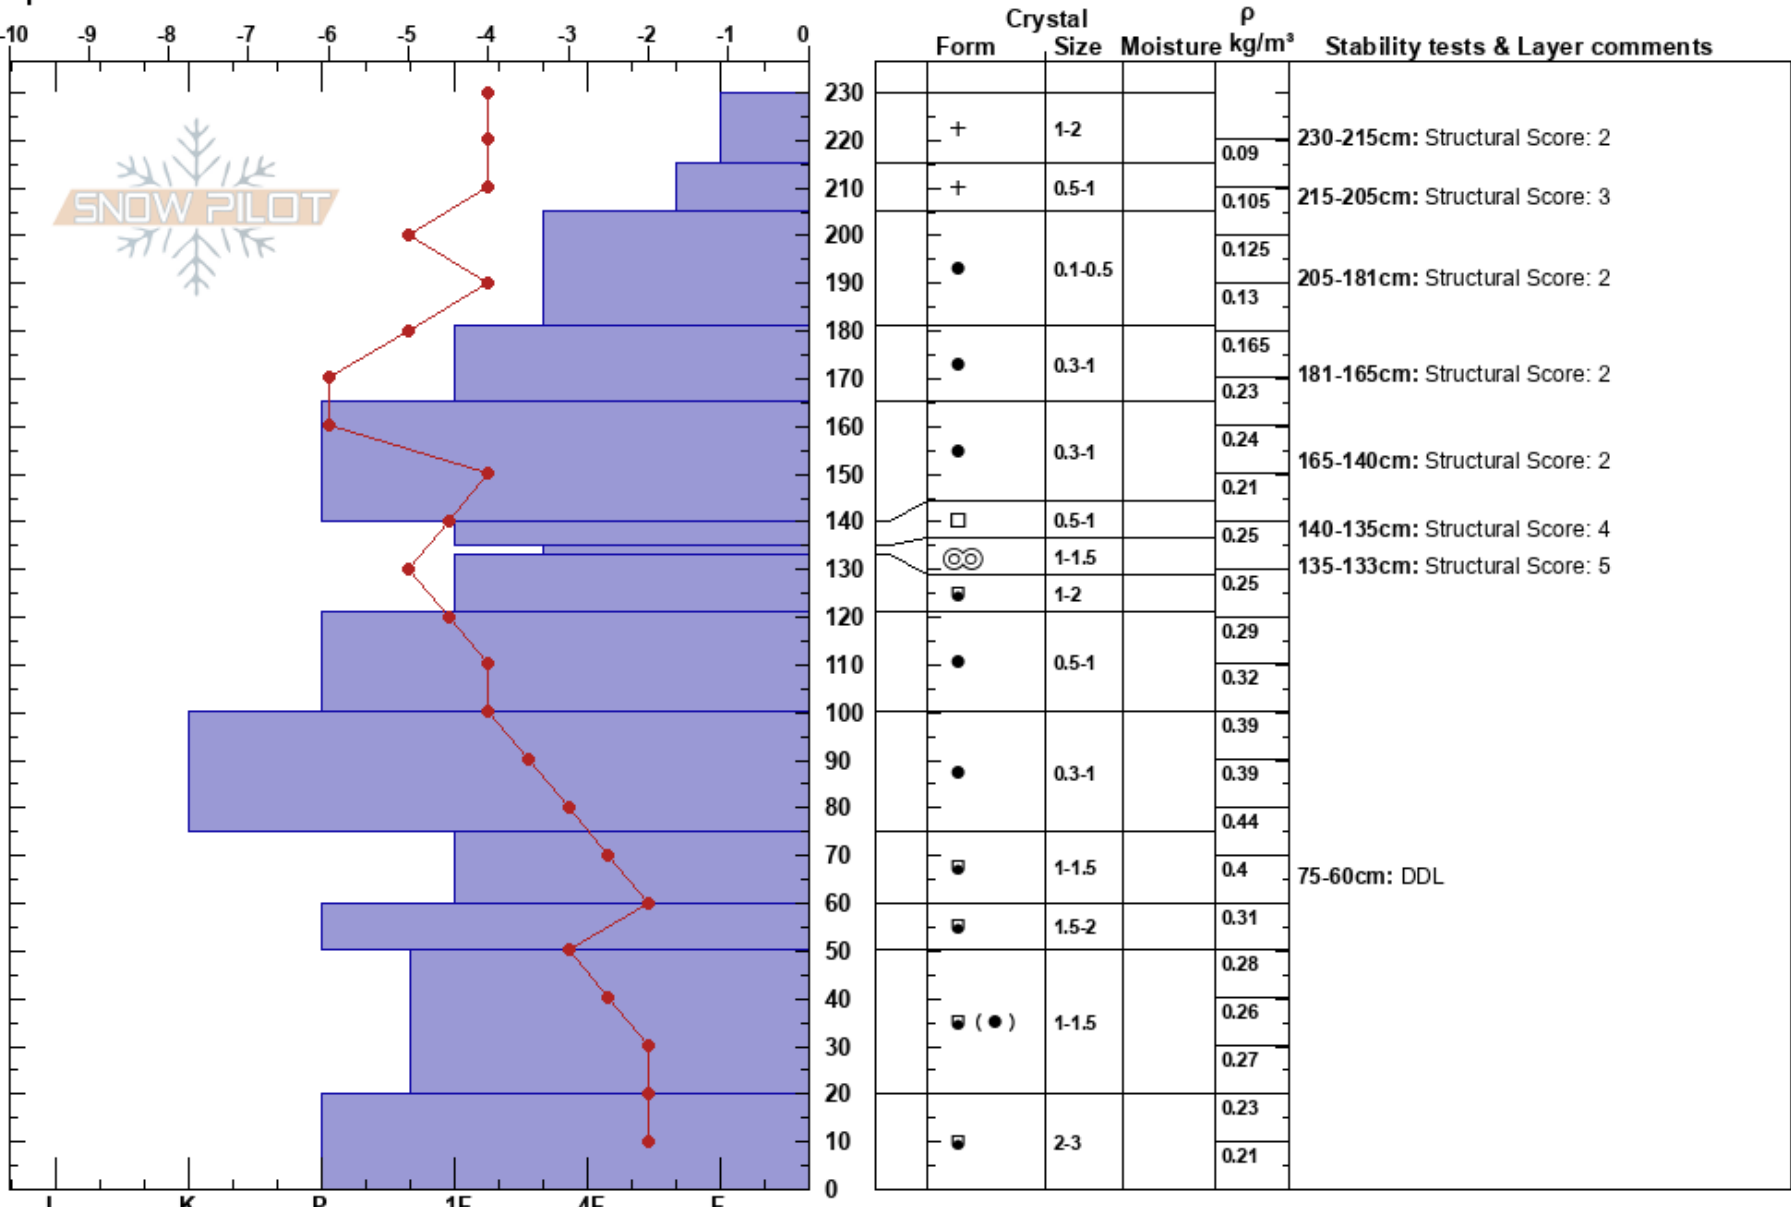

Lower Promised Land
Wasatch Range
UT
Elevation: 2846 m
Aspect: 273°
Specifics:

Jake Tedsen
02/16/2024 - 2:30am
Co-ord: 40.60576N, -111.56543W
Slope Angle: 12°
Wind Loading:

Stability:
Air Temperature: -3°C
Sky Cover: X
Precipitation: S2
Wind: Calm

HS:230
PF:32
PS:55
Layer Notes:
230-215cm: Structural Score: 2
215-205cm: Structural Score: 3
205-181cm: Structural Score: 2
181-165cm: Structural Score: 2
165-140cm: Structural Score: 2
[\[More Layer Comments below\]](#)

Notes: . Additional Layer Comments: 135-140cm: Structural Score: 4; 133-135cm: Structural Score: 5; 133-135cm: Problematic layer; 60-75cm: DDL;