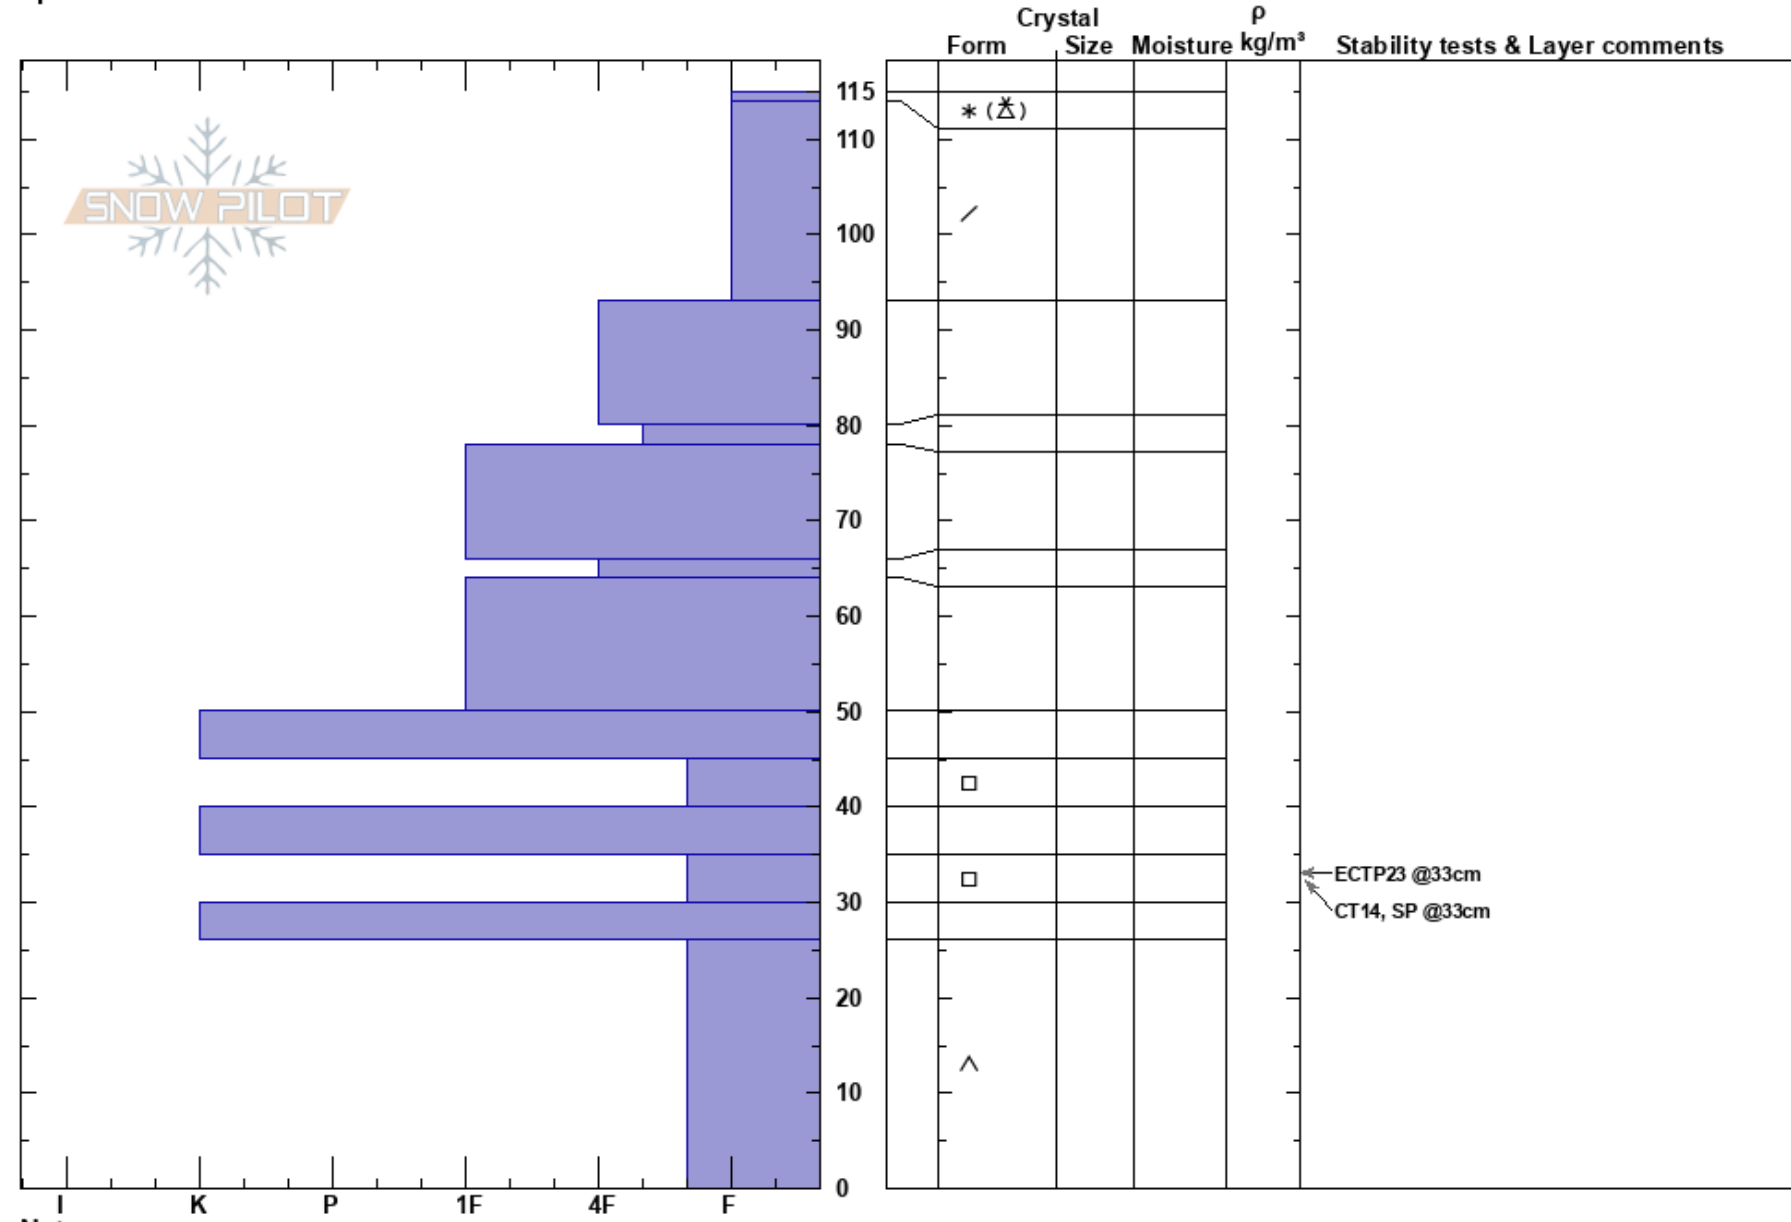

Linus's Blanket
 Bear River Range
 UT
 Elevation: 8800 ft
 Aspect: W
 Specifics:

Kyle Hornor
 02/20/2024 - 11:00pm
 Co-ord: 41.42801N, -111.72920W
 Slope Angle: 29°
 Wind Loading: no

Stability:
 Air Temperature: -1.5°C
 Sky Cover: BKN
 Precipitation: NO
 Wind:

HS:115
 PF:60 35-30cm:Problematic layer

Notes: