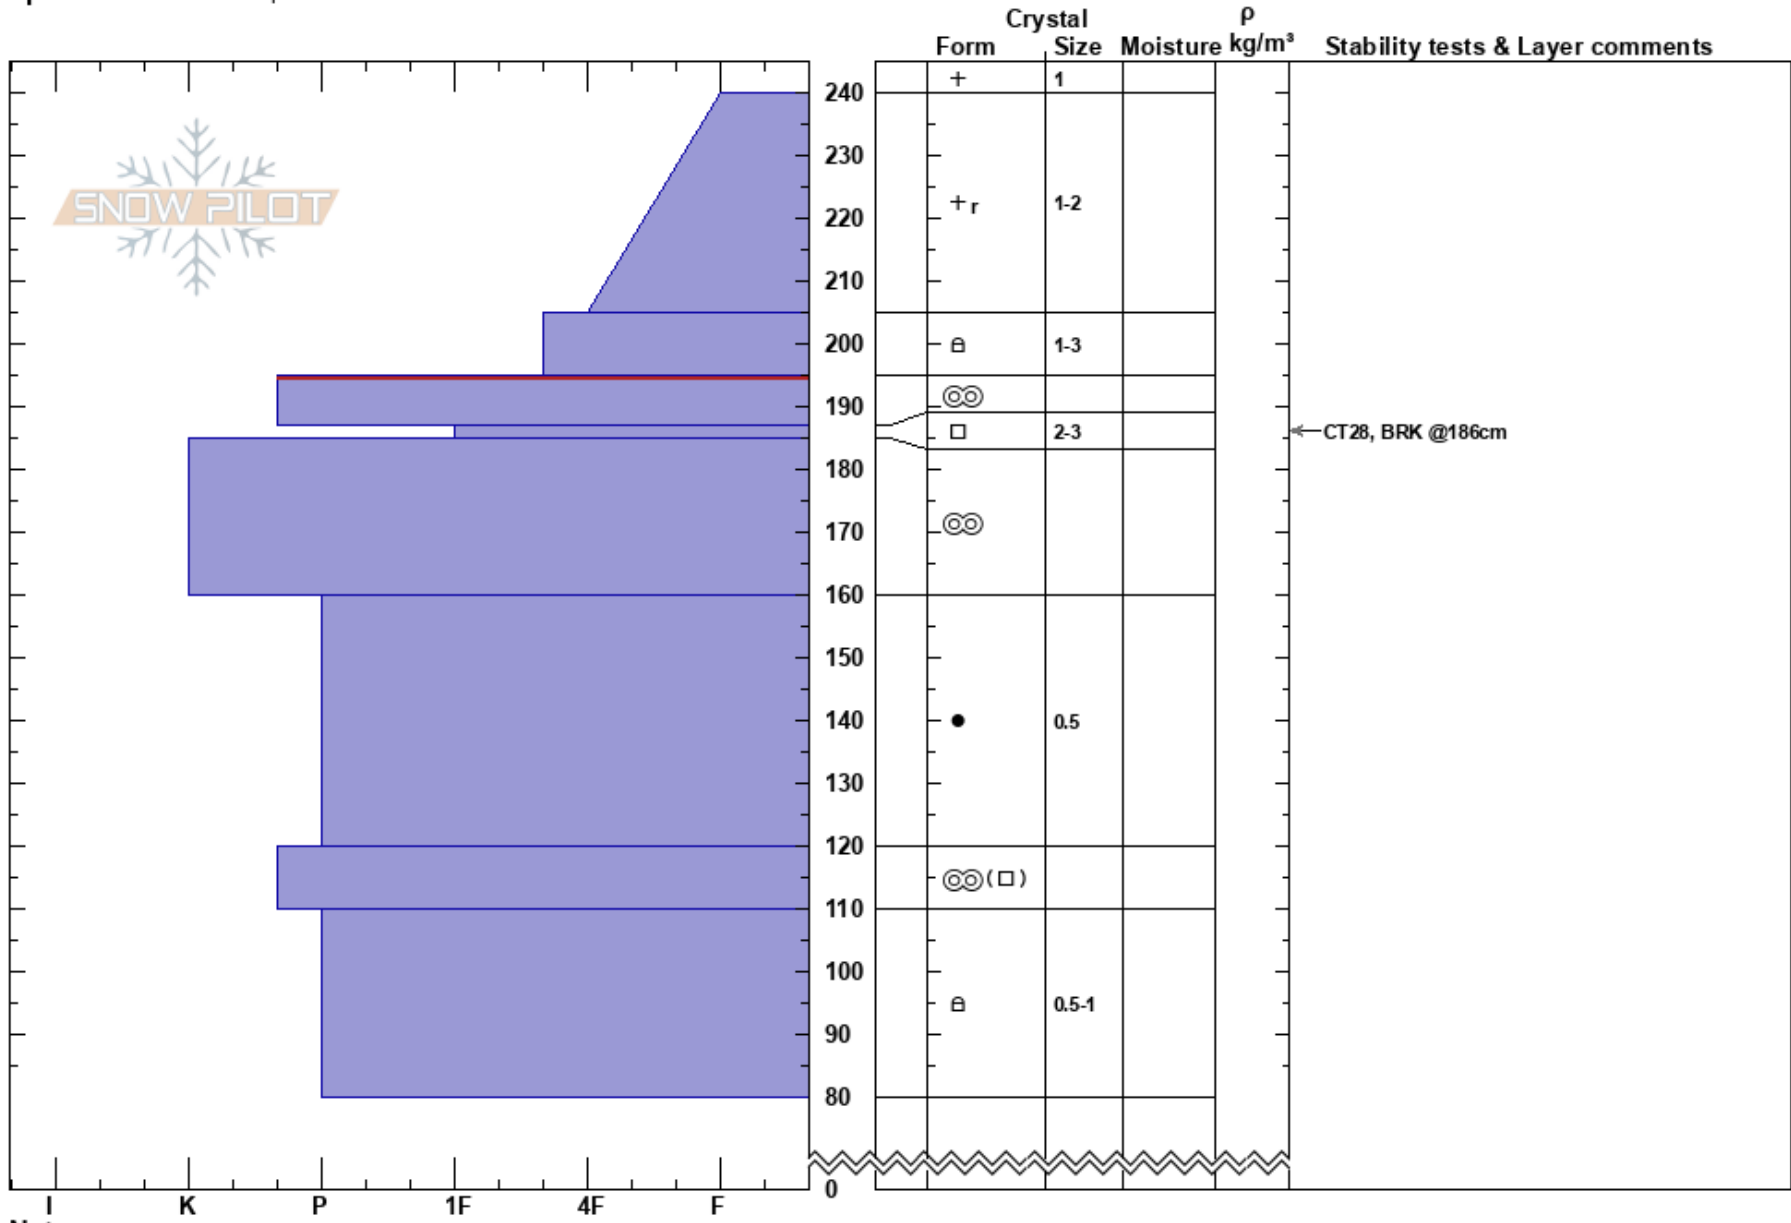

BEARS TL  
 Lizard Range  
 BC  
 Elevation: 1800 m  
 Aspect: NE  
 Specifics: We skied slope

Matt Szczepanski  
 20/02/2024 - 11:00  
 Co-ord: 11U 631416W 5483680N  
 Slope Angle: 30°  
 Wind Loading:

Stability: Very Good  
 Air Temperature: 0°C  
 Sky Cover: X  
 Precipitation: S1  
 Wind: Calm  
 HS:240  
 PF:20 195-187cm:Problematic layer  
 PS:35

Notes: