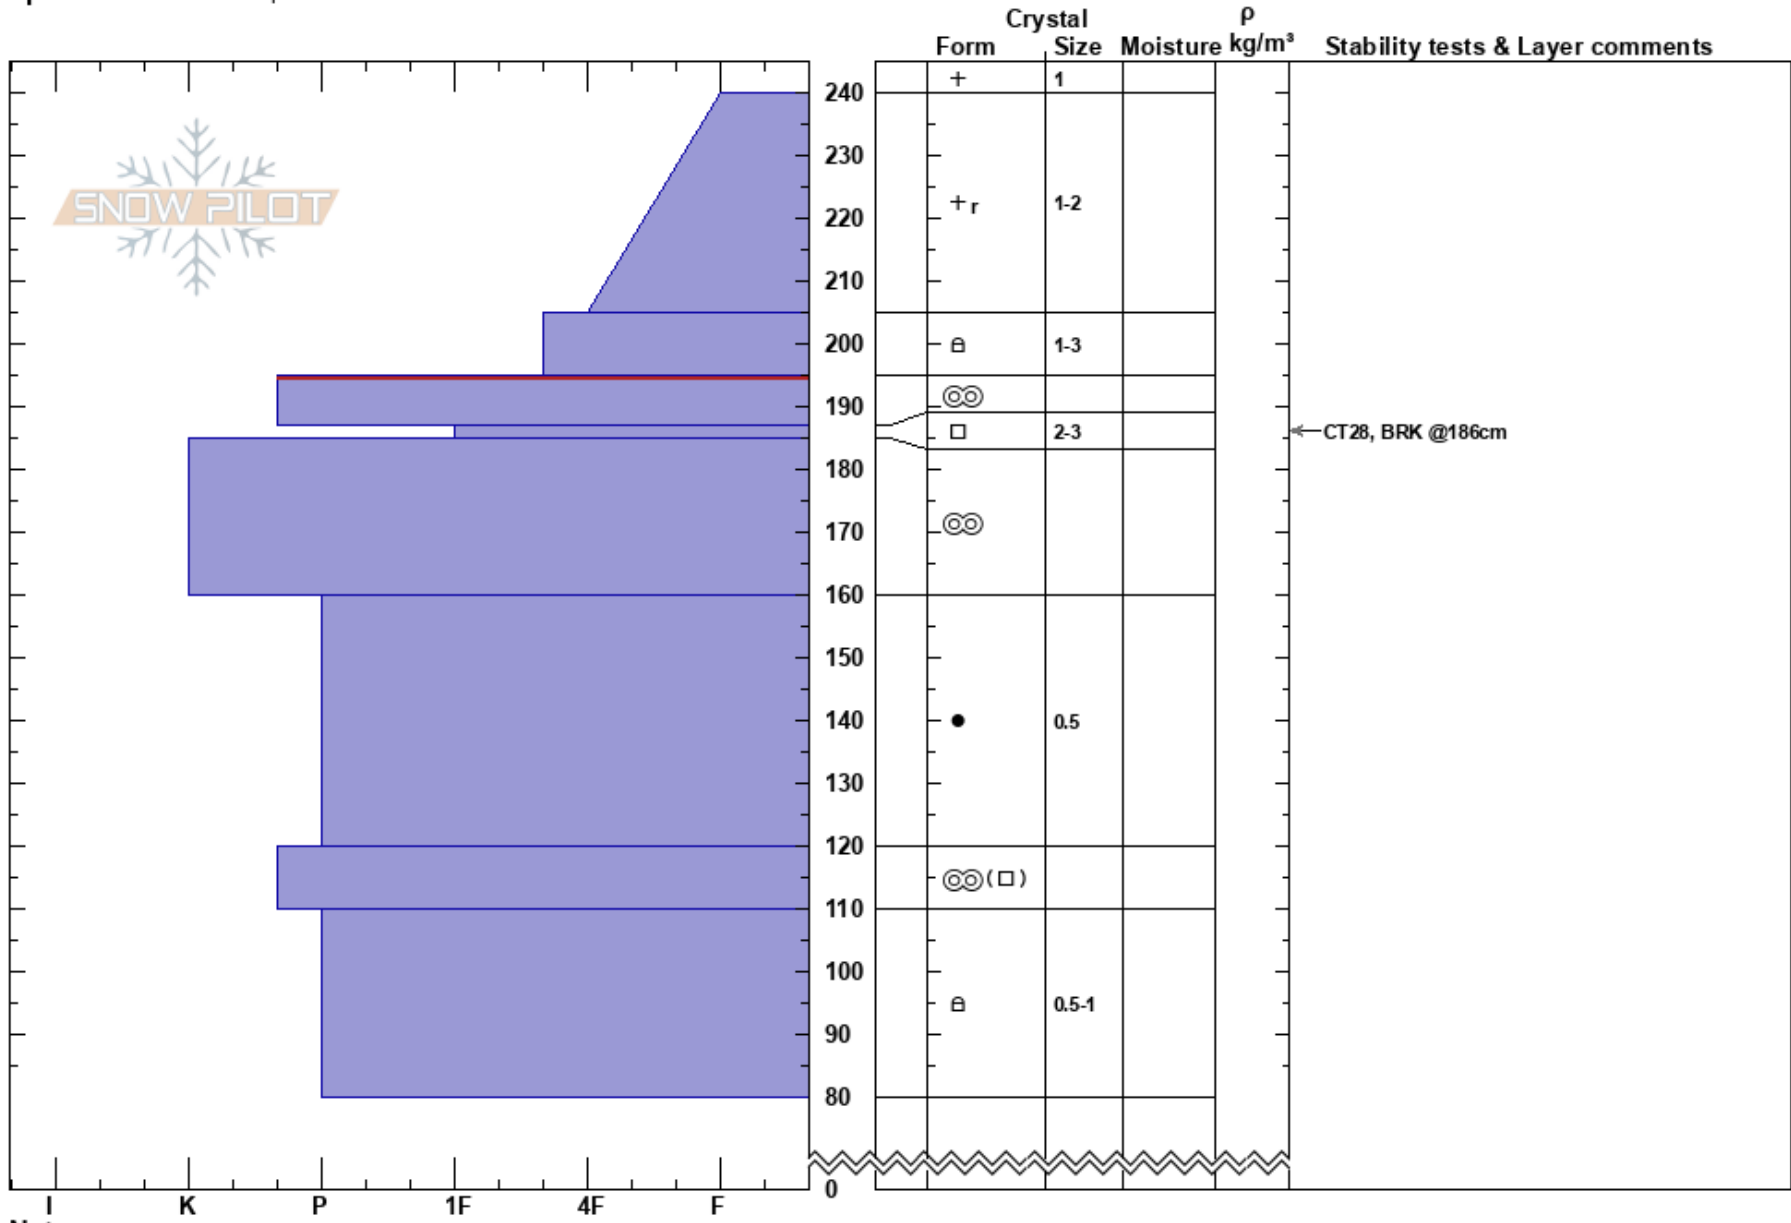

BEARS TL
 Lizard Range
 BC
 Elevation: 1800 m
 Aspect: NE
 Specifics: We skied slope

Matt Szczepanski
 20/02/2024 - 11:00
 Co-ord: 11U 631416W 5483680N
 Slope Angle: 30°
 Wind Loading:

Stability: Very Good
 Air Temperature: 0°C
 Sky Cover: X
 Precipitation: S1
 Wind: Calm
 HS:240
 PF:20 195-187cm:Problematic layer
 PS:35