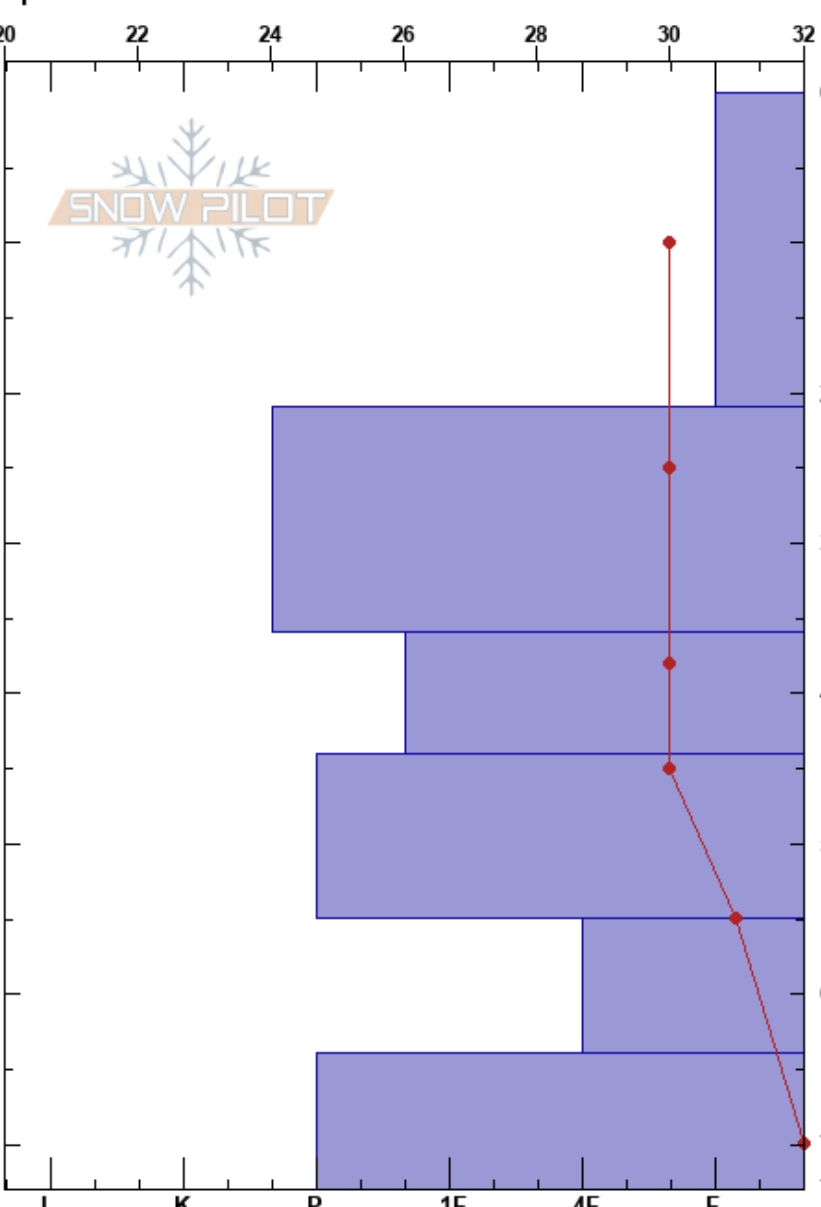

Lookout Pass Feb 20
 Silver Valley Area
 ID
 Elevation: 4746 ft
 Aspect: E
 Specifics:

Seth Oliver
 02/20/2024 - 10:59am
 Co-ord: 47.45165N, 115.69711W
 Slope Angle: 21°
 Wind Loading:

Stability:
 Air Temperature: 35°F
 Sky Cover: OVC
 Precipitation: RL
 Wind: Light Breeze

HS:73
 PF:22
 0-21cm: Problematic layer

Form	Crystal		Moisture	ρ kg/m ³	Stability tests & Layer comments
	Size				
				310	
				400	
				410	
				390	
				380	
				500	

Notes: