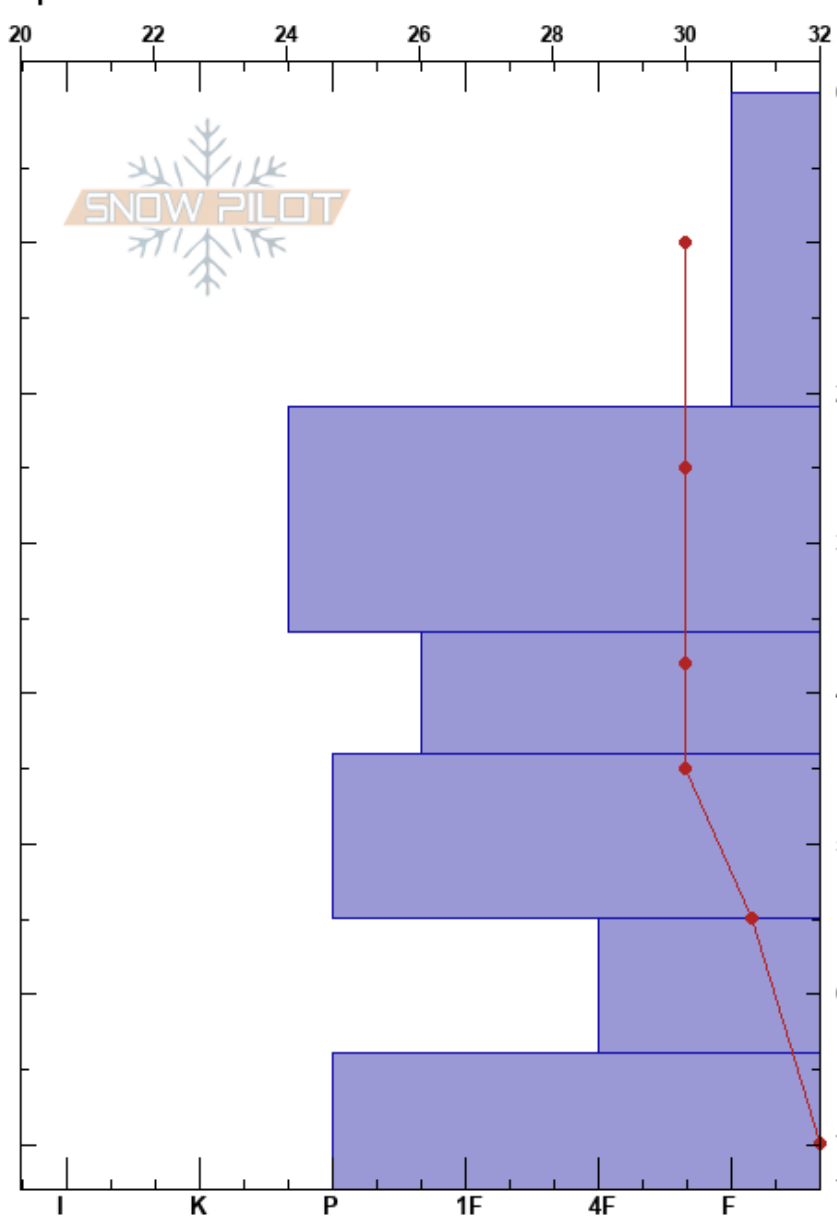

Lookout Pass Feb 20
 Silver Valley Area
 ID
 Elevation: 4746 ft
 Aspect: E
 Specifics:

Seth Oliver
 02/20/2024 - 10:59am
 Co-ord: 47.45165N, 115.69711W
 Slope Angle: 21°
 Wind Loading:

Stability:
 Air Temperature: 35°F
 Sky Cover: OVC
 Precipitation: RL
 Wind: Light Breeze

HS:73
 PF:22
 0-21cm: Problematic layer

Form	Crystal		ρ kg/m ³	Stability tests & Layer comments
	Size	Moisture		
			310	
			400	
			410	
			390	
			380	
			500	

Notes:

I K P 1F 4F F