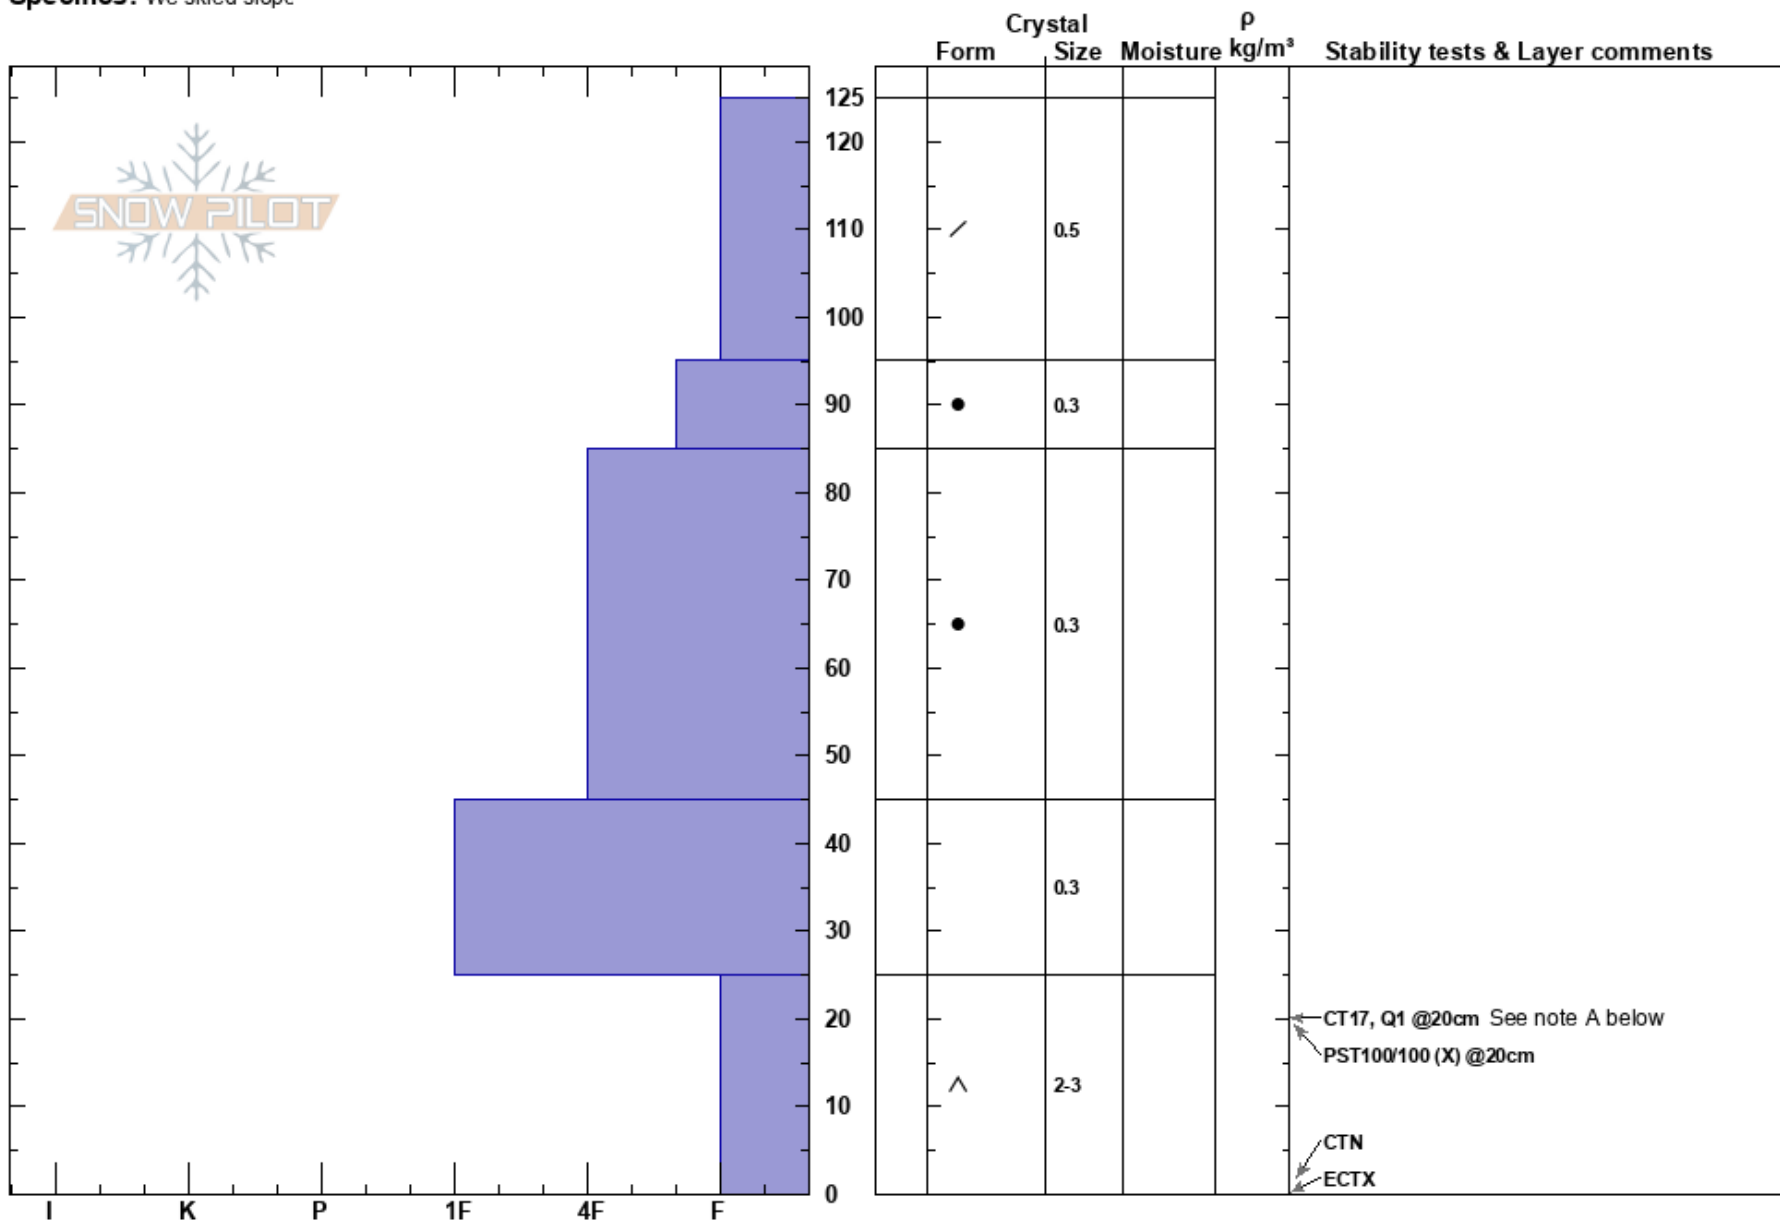

Doyle Peak
 Kachina Peaks
 AZ
Elevation: 10500 ft
Aspect: 40°
Specifics: We skied slope

Troy Marino
 02/19/2024 - 10:30am
Co-ord: 35.33350N, -111.64279W
Slope Angle: 30°
Wind Loading:

Stability: Good **HS:**125
Air Temperature: 1°C **PF:**40
Sky Cover: **PS:** 10
Precipitation: NO
Wind: SW Light Breeze

Layer Notes:

Notes: Note A: The CT17,Q1 result in depth hoar was from another nearby pit (within 25m).