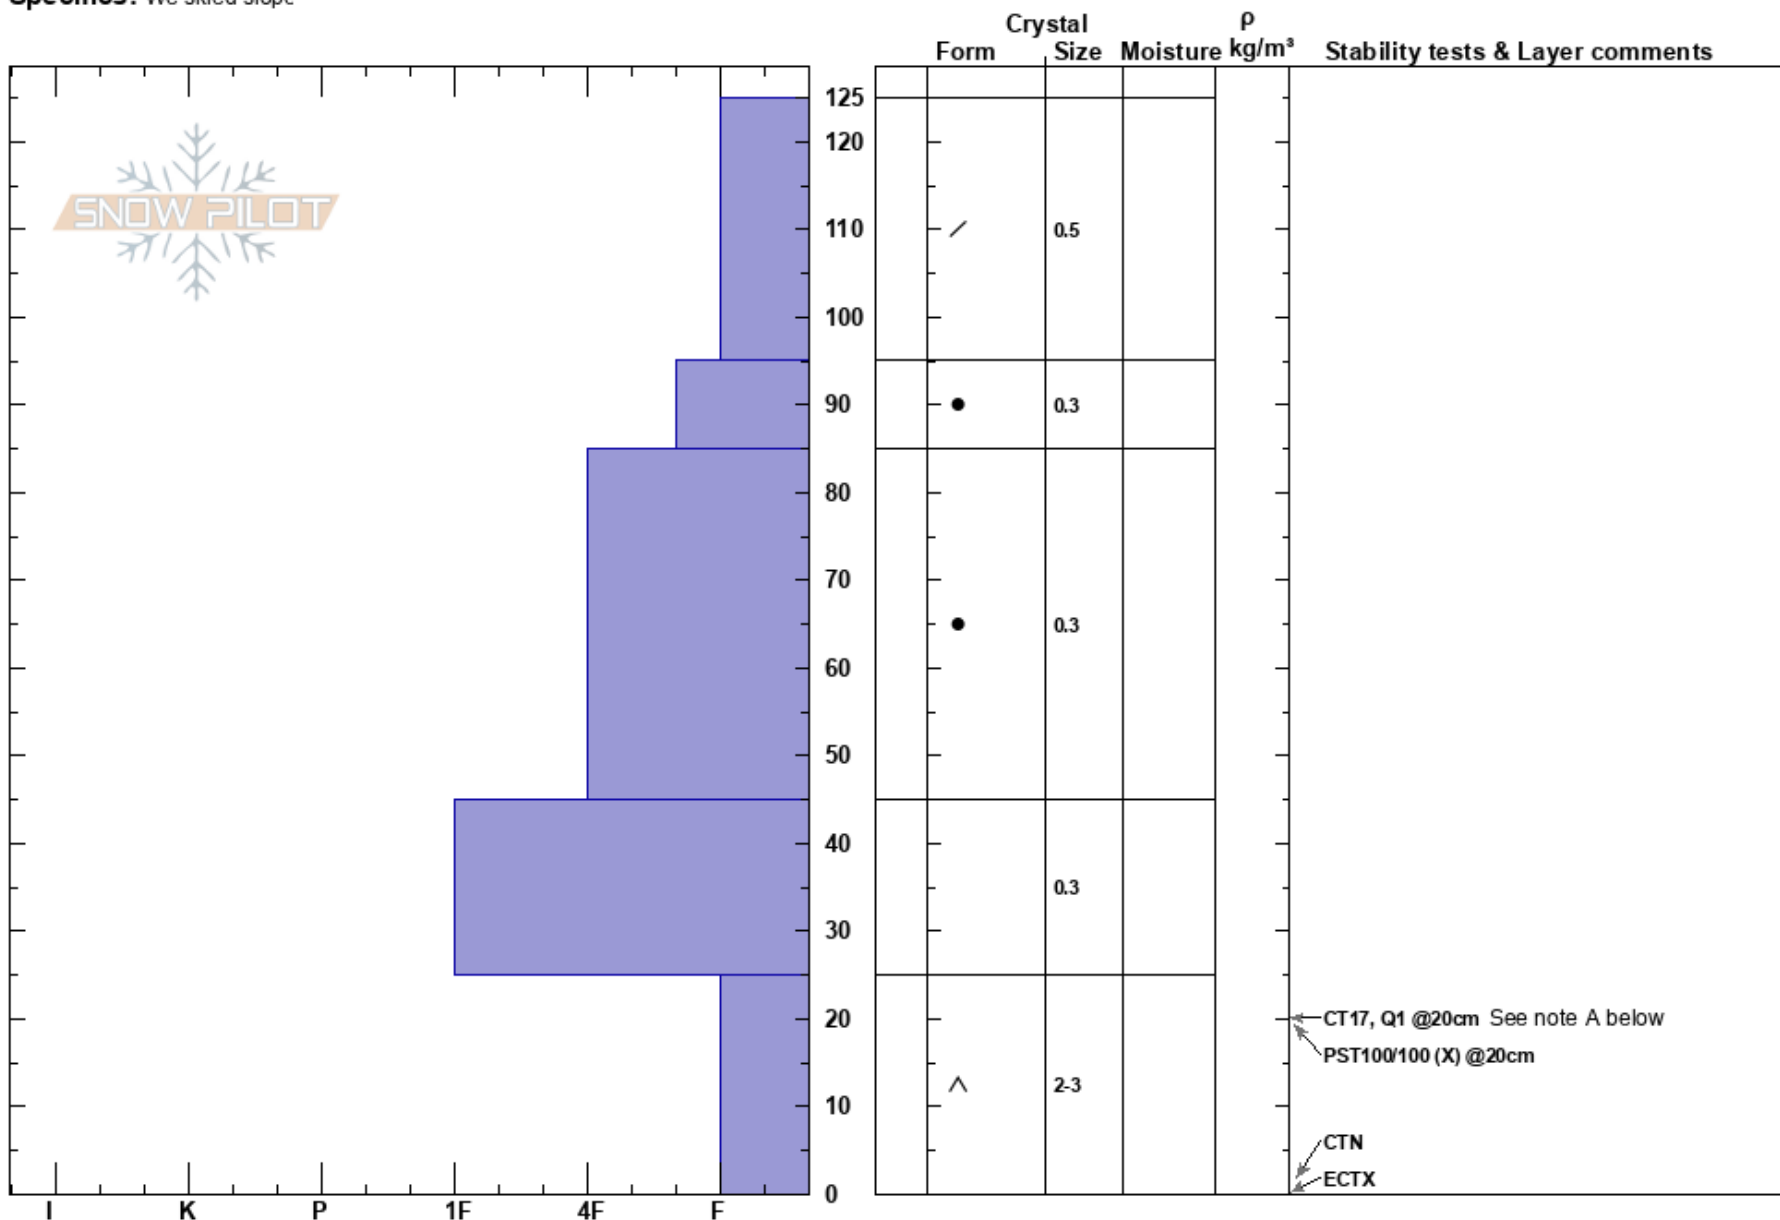

Doyle Peak
 Kachina Peaks
 AZ
 Elevation: 10500 ft
 Aspect: 40°
 Specifics: We skied slope

Troy Marino
 02/19/2024 - 10:30am
 Co-ord: 35.33350N, -111.64279W
 Slope Angle: 30°
 Wind Loading:

Stability: Good
 Air Temperature: 1°C
 Sky Cover:
 Precipitation: NO
 Wind: SW Light Breeze

HS:125
 PF:40
 PS:10
 Layer Notes:

Notes: Note A: The CT17,Q1 result in depth hoar was from another nearby pit (within 25m).