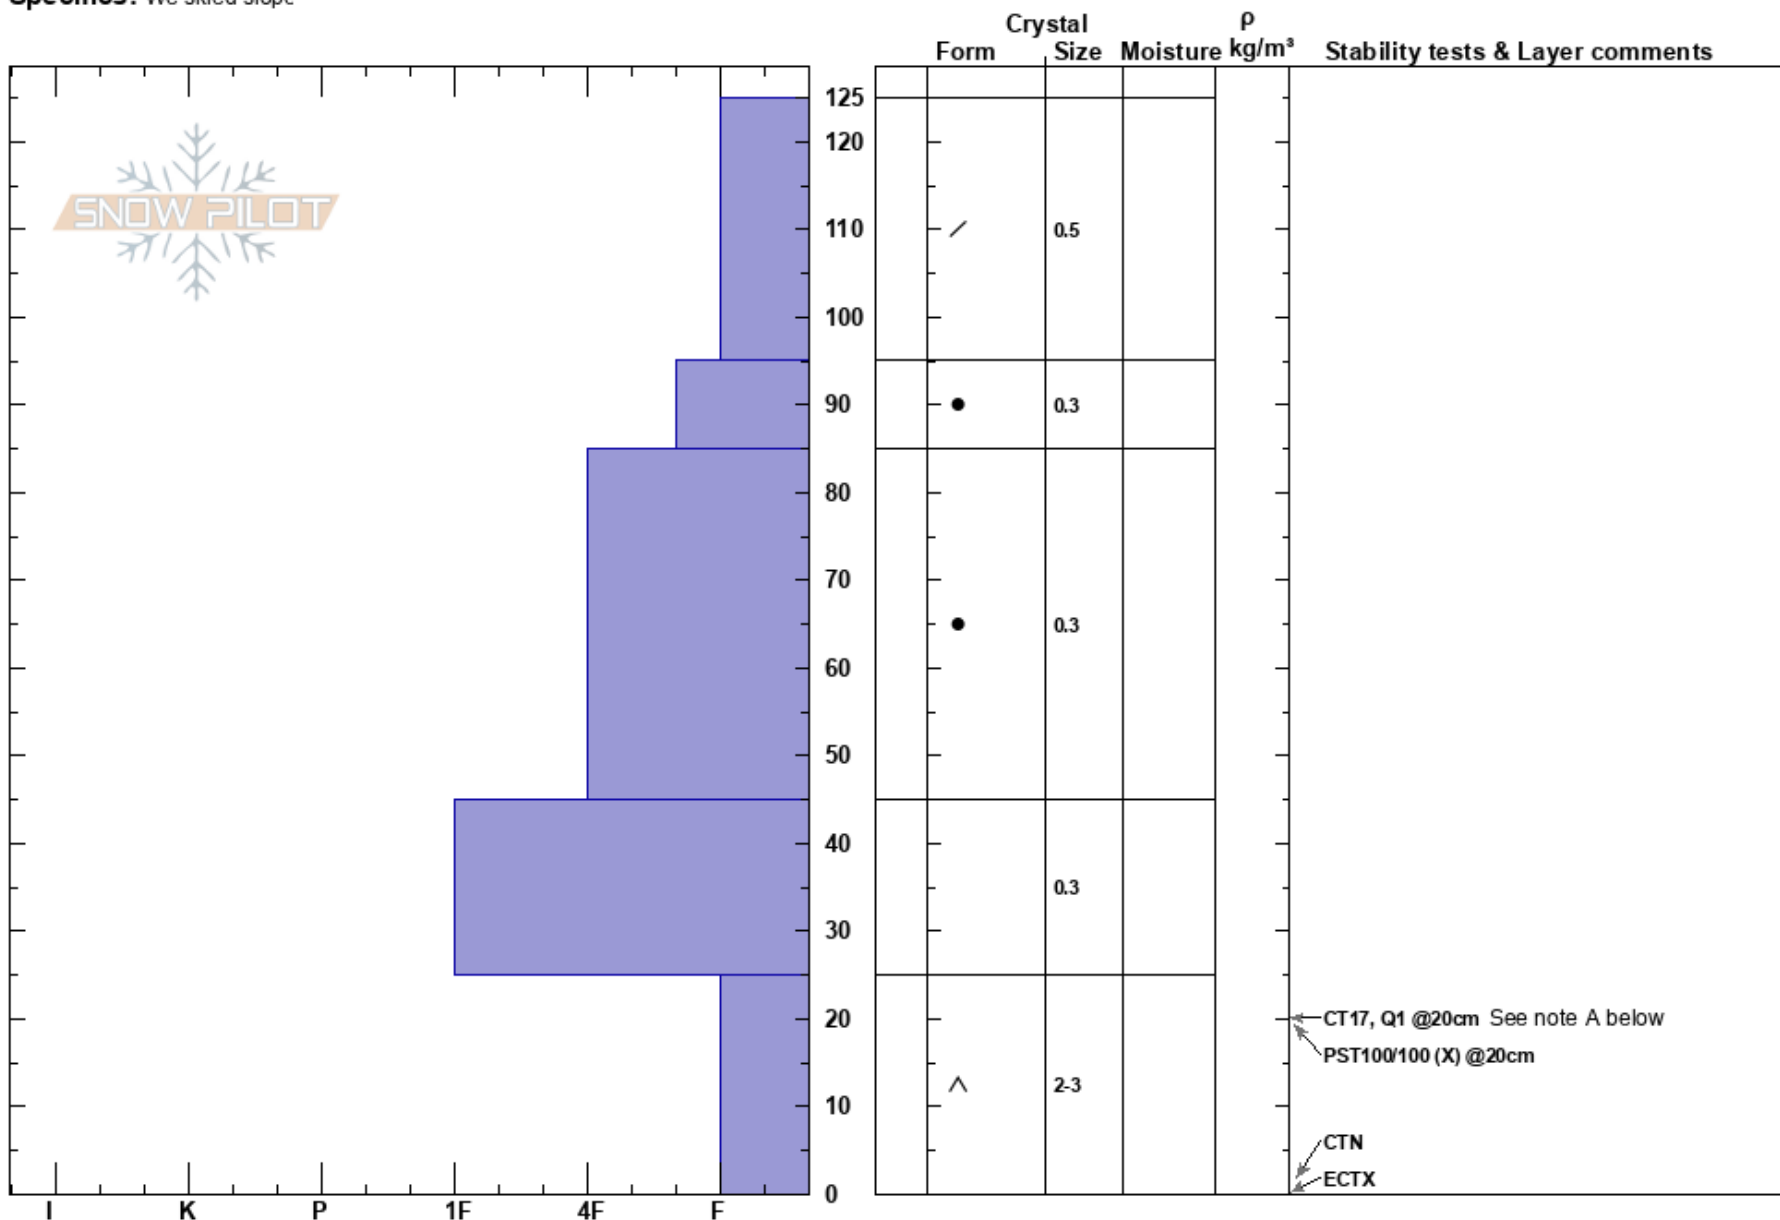

Doyle Peak
 Kachina Peaks
 AZ
 Elevation: 10500 ft
 Aspect: 40°
 Specifics: We skied slope

Troy Marino
 02/19/2024 - 10:30am
 Co-ord: 35.33350N, -111.64279W
 Slope Angle: 30°
 Wind Loading:

Stability: Good HS:125
 Air Temperature: 1°C PF:40
 Sky Cover: PS:10
 Precipitation: NO
 Wind: SW Light Breeze

Layer Notes:

Notes: Note A: The CT17,Q1 result in depth hoar was from another nearby pit (within 25m).