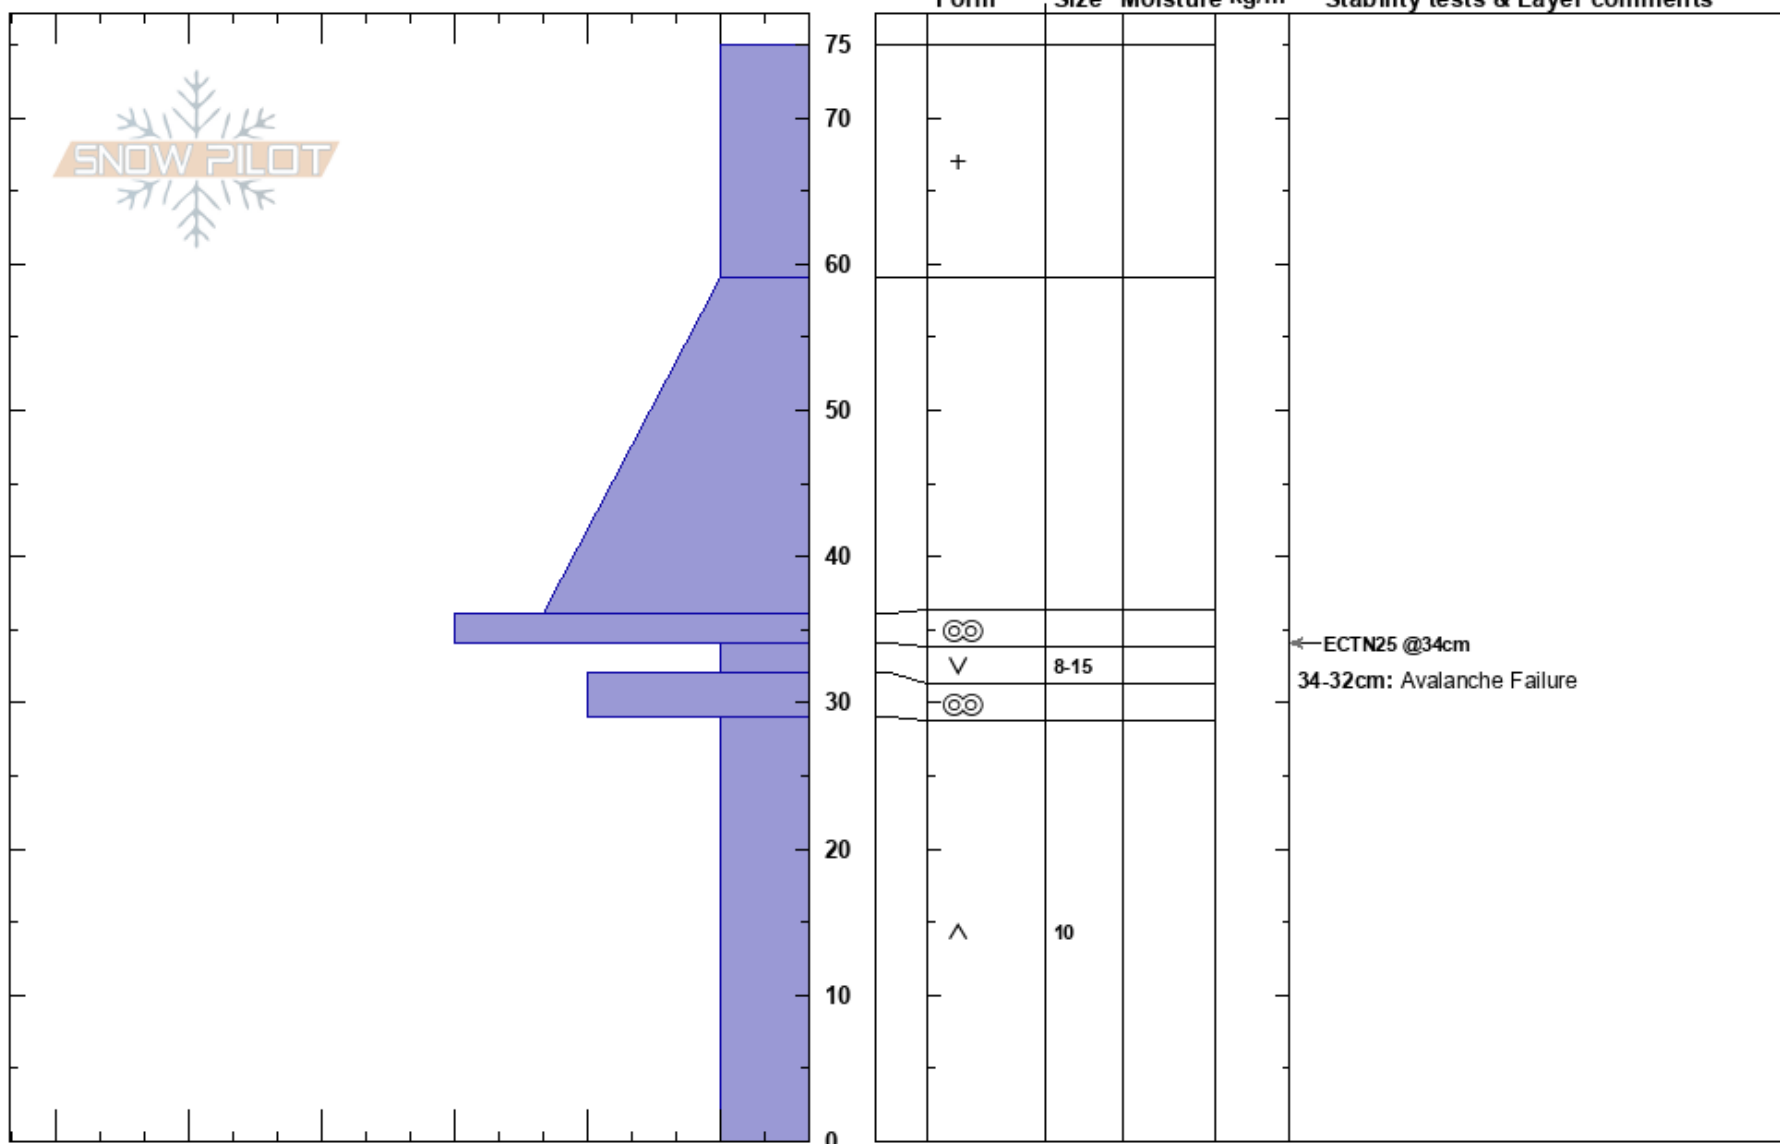

34-32cm: Avalanche Failure

MT

Co-ord: 45.07327N, -109.94478W

Sky Cover: OVC

34-32cm: Problematic layer

Elevation: 10300 ft

Slope Angle: 30°

Precipitation: S-1

Aspect: 352°

Wind Loading: no

Wind: Light Breeze

Specifics: Pit is adjacent to avalanche: flank; Recent avalanche activity on similar slopes; Recent avalanche activity on different slopes

Notes: The pit location was in a thinner area on the flank. While the weak layer was likely the same, depths were dissimilar.