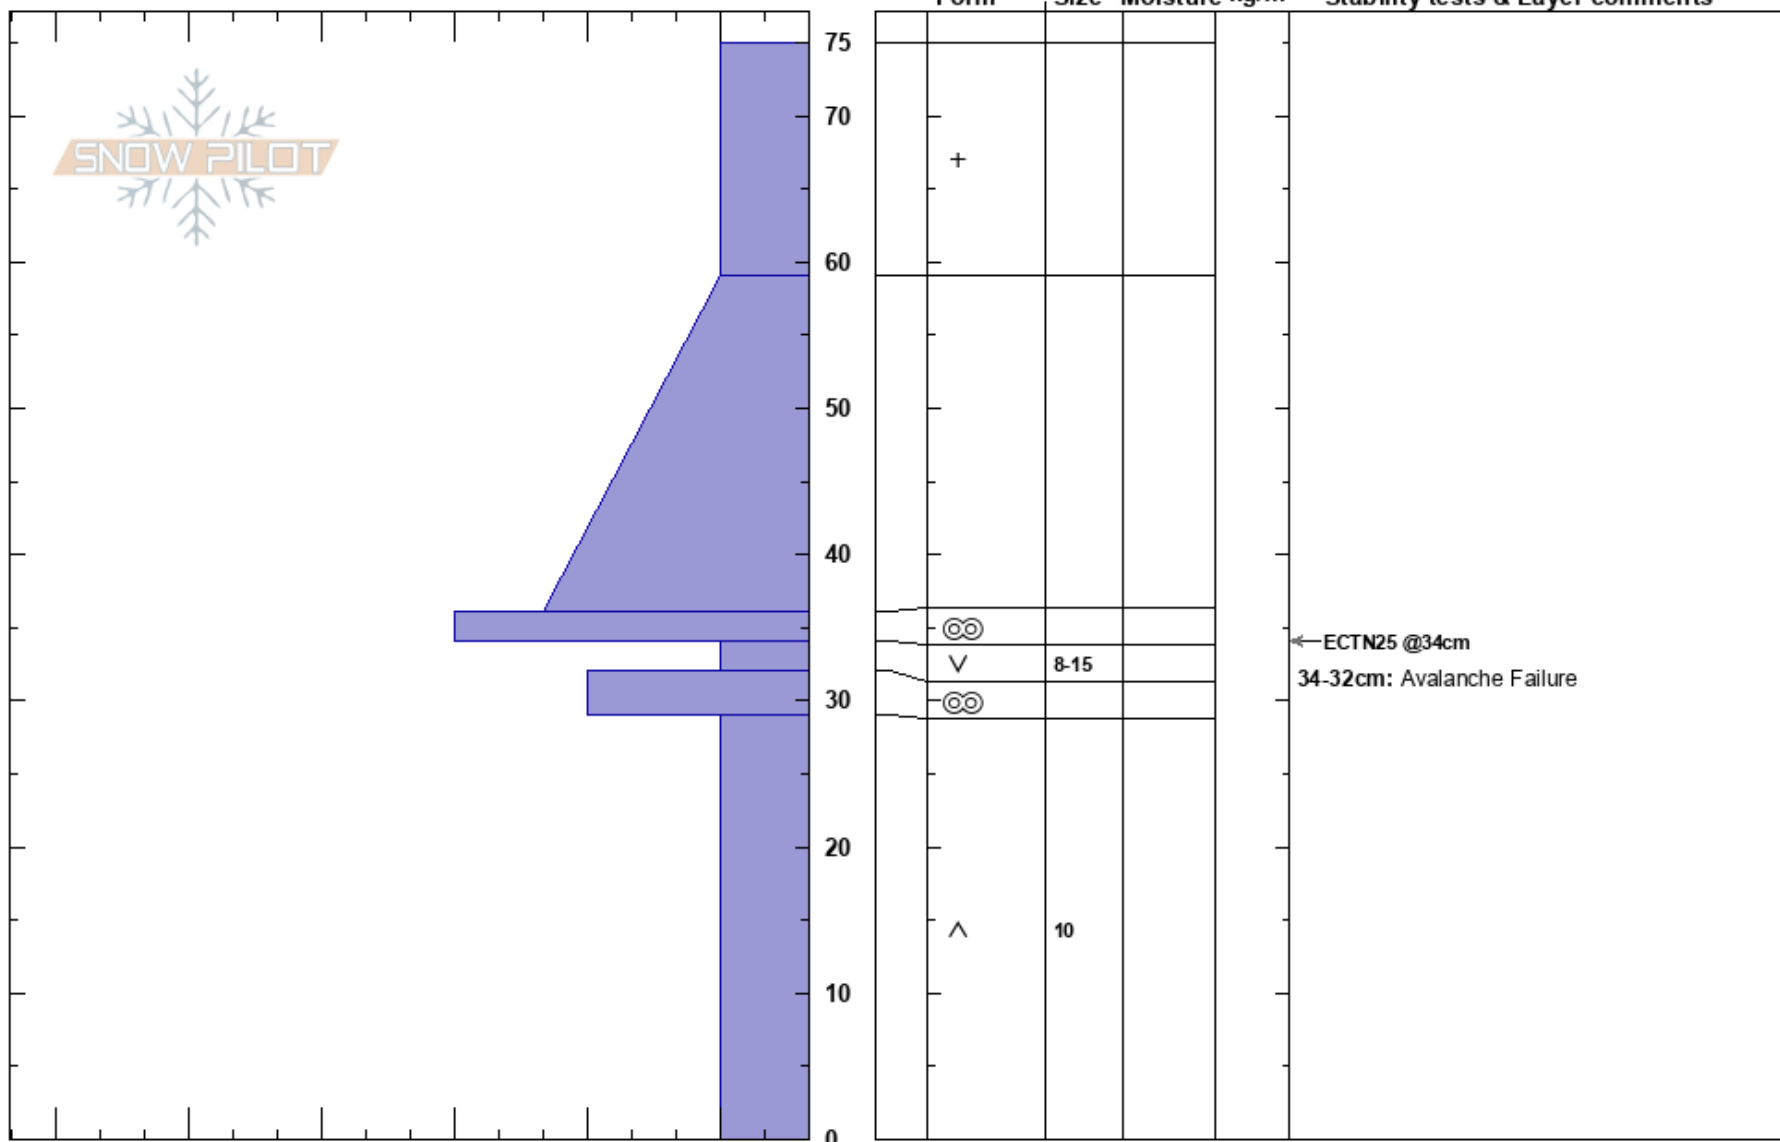

34-32cm: Avalanche Failure

MT

Co-ord: 45.07327N, -109.94478W

Sky Cover: OVC

34-32cm: Problematic layer

Elevation: 10300 ft

Slope Angle: 30°

Precipitation: S-1

Aspect: 352°

Wind Loading: no

Wind: Light Breeze

Specifics: Pit is adjacent to avalanche: flank; Recent avalanche activity on similar slopes; Recent avalanche activity on different slopes

Notes: The pit location was in a thinner area on the flank. While the weak layer was likely the same, depths were dissimilar.