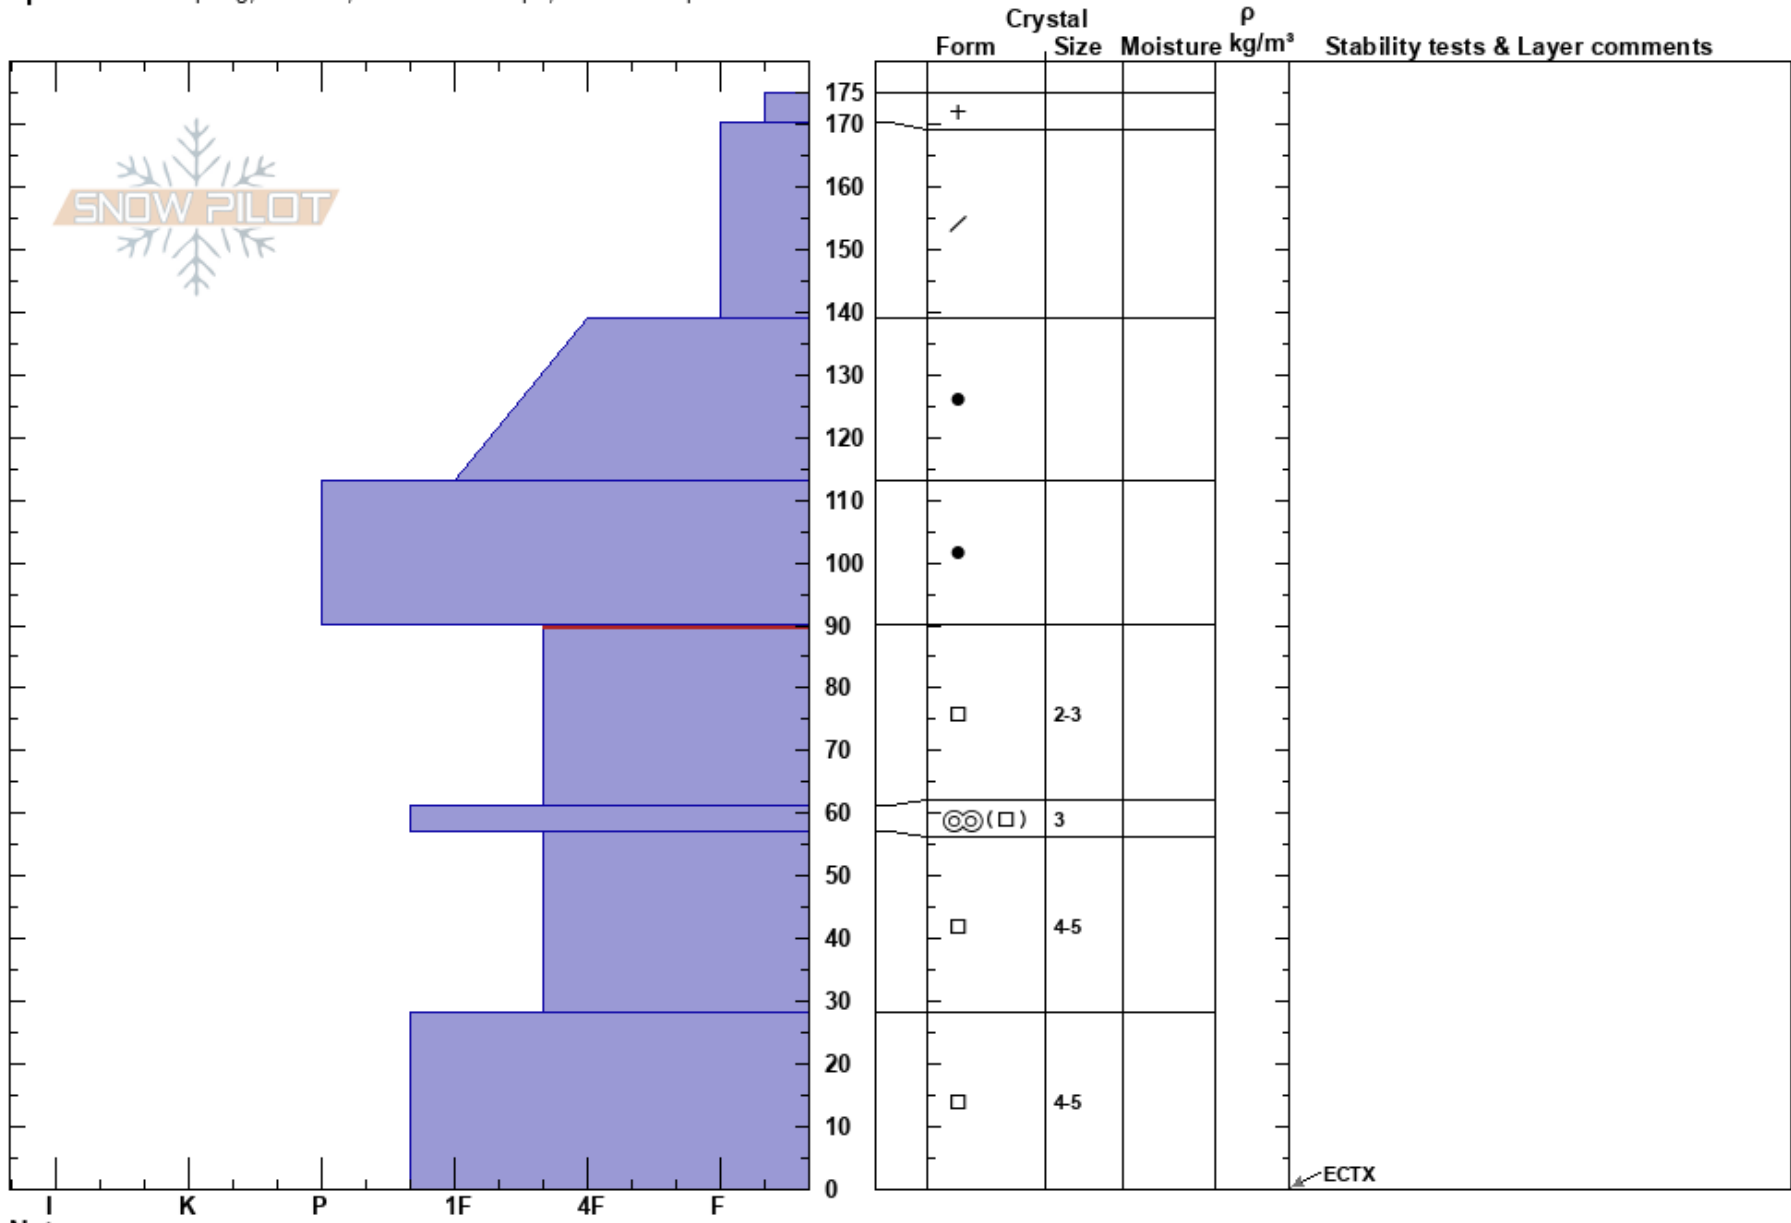

West Woody Profile  
 Cooke City  
 MT  
 Elevation: 9400 ft  
 Aspect: 295°  
 Specifics: Collapsing, localized; Ski tracks on slope; We skied slope

Dave Zinn  
 02/19/2024 - 1:00pm  
 Co-ord: 44.98549N, -109.92732W  
 Slope Angle: 28°  
 Wind Loading: no

Stability: Poor  
 Air Temperature:  
 Sky Cover: BKN  
 Precipitation: NO  
 Wind: S Light Breeze

HS:175  
 Layer Notes:  
 90-61cm: Problematic layer

Notes: We triggered a large collapse and shooting cracks 500 vertical feet above this site that propagated a couple hundred feet.