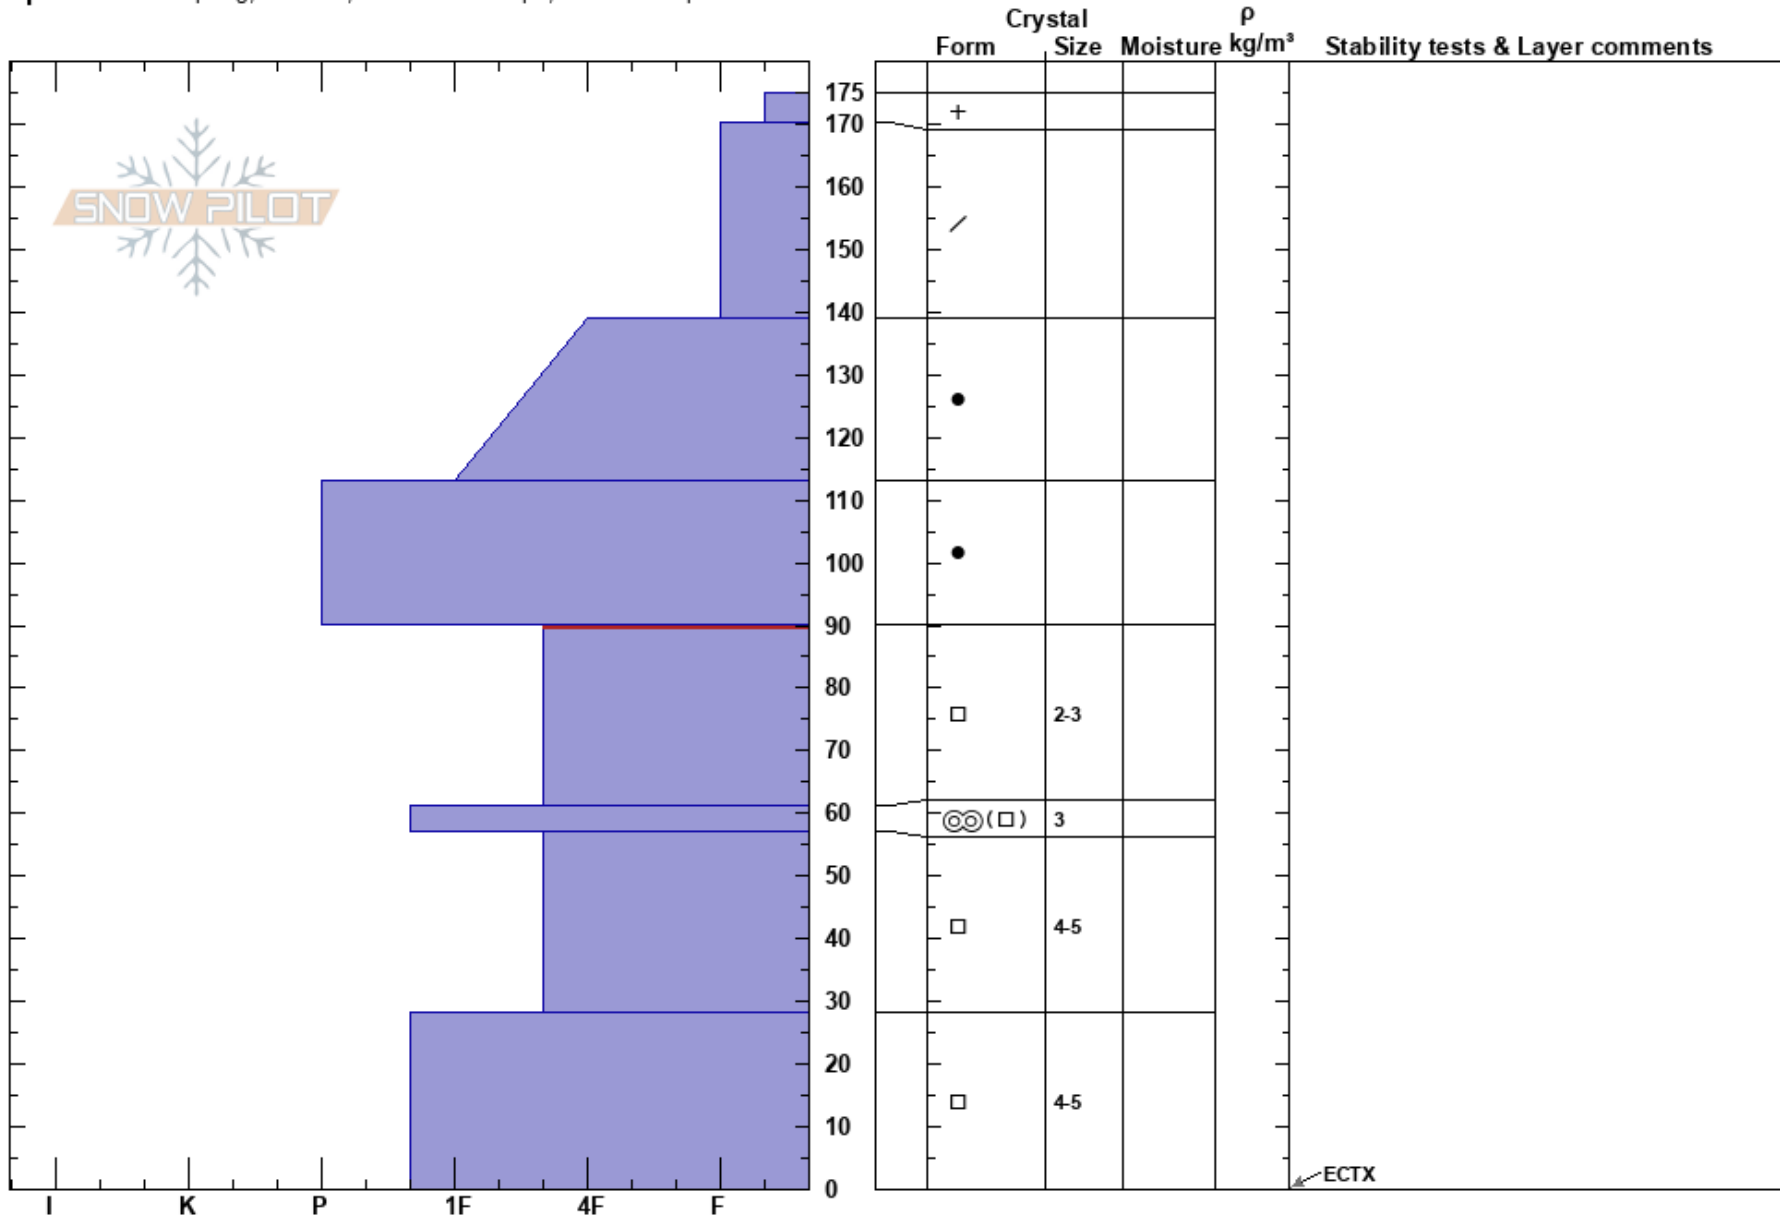

West Woody Profile
 Cooke City
 MT
 Elevation: 9400 ft
 Aspect: 295°
 Specifics: Collapsing, localized; Ski tracks on slope; We skied slope

Dave Zinn
 02/19/2024 - 1:00pm
 Co-ord: 44.98549N, -109.92732W
 Slope Angle: 28°
 Wind Loading: no

Stability: Poor
 Air Temperature:
 Sky Cover: BKN
 Precipitation: NO
 Wind: S Light Breeze

HS:175
 Layer Notes:
 90-61cm: Problematic layer

Notes: We triggered a large collapse and shooting cracks 500 vertical feet above this site that propagated a couple hundred feet.