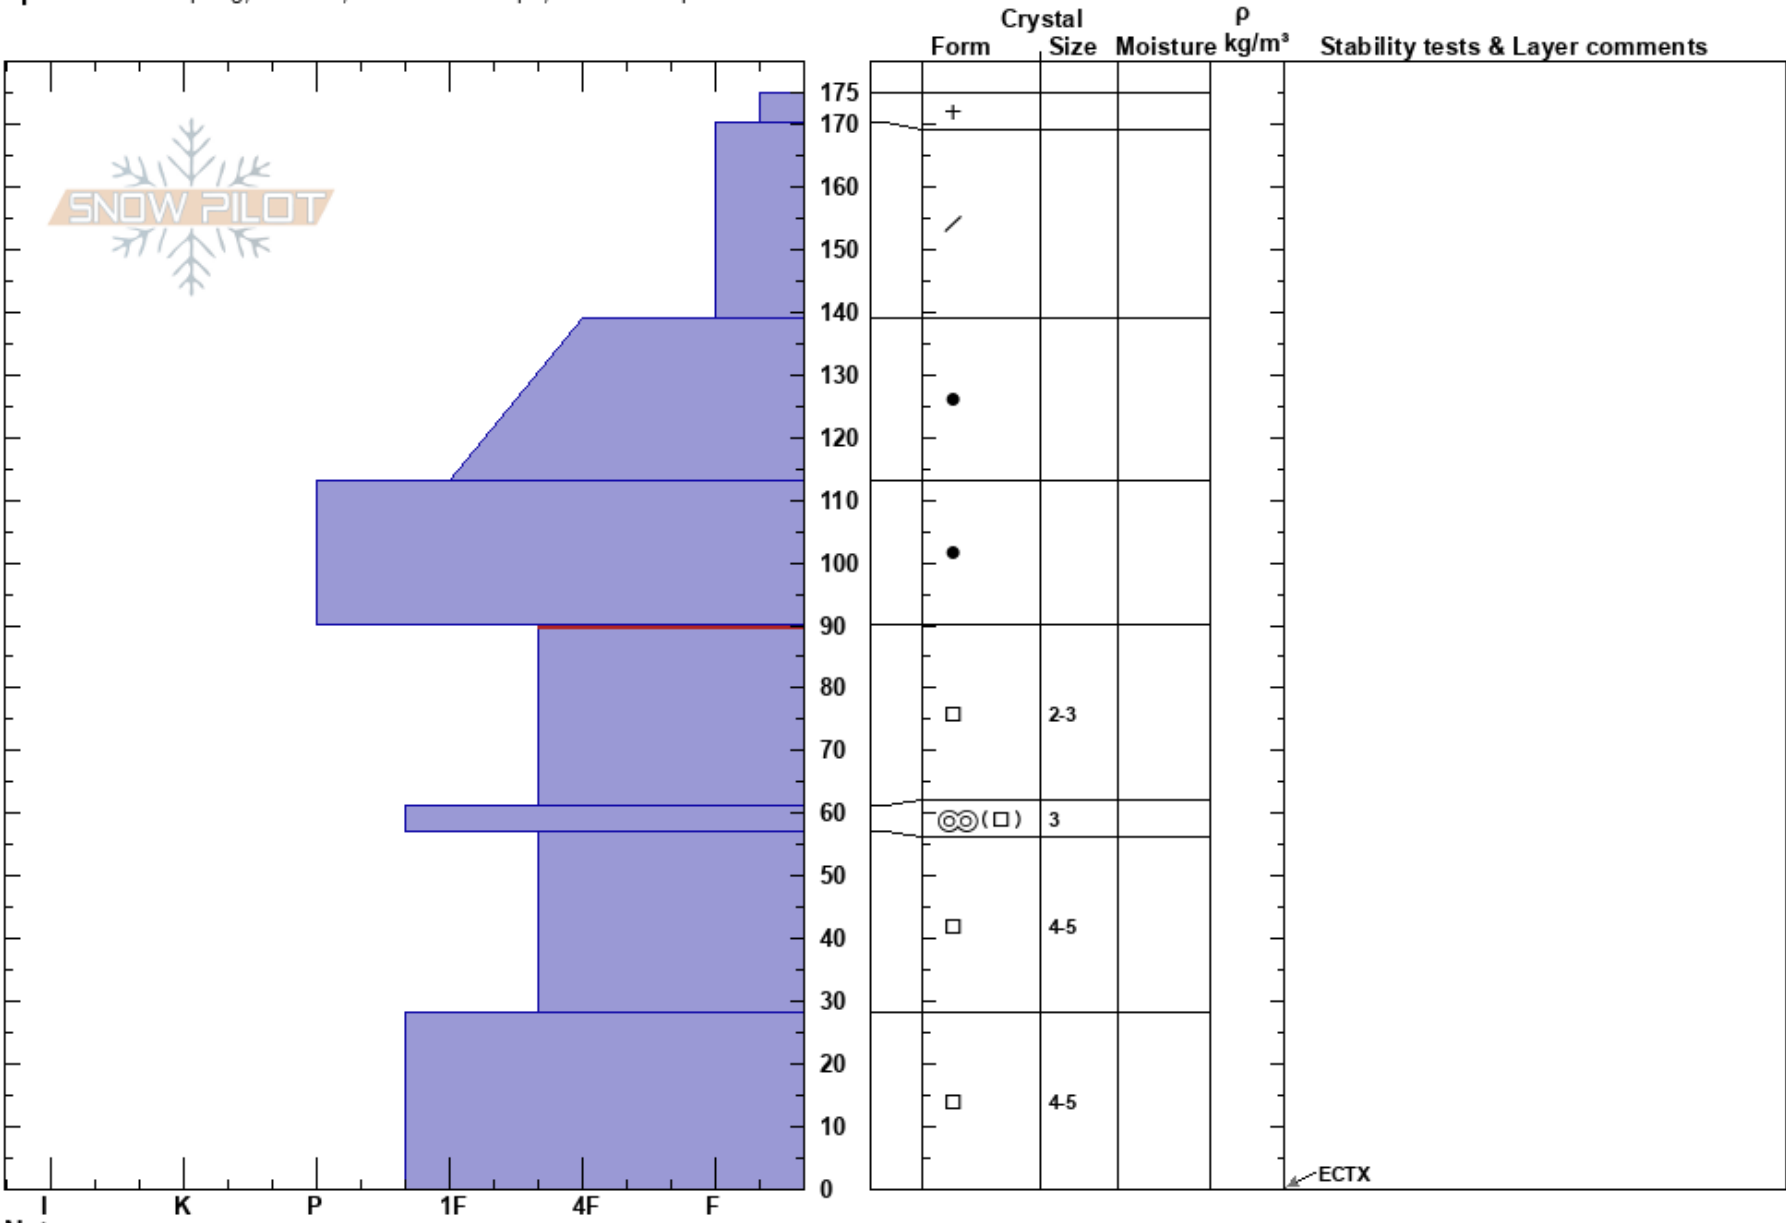

West Woody Profile  
 Cooke City  
 MT  
 Elevation: 9400 ft  
 Aspect: 295°  
 Specifics: Collapsing, localized; Ski tracks on slope; We skied slope

Dave Zinn  
 02/19/2024 - 1:00pm  
 Co-ord: 44.98549N, -109.92732W  
 Slope Angle: 28°  
 Wind Loading: no

Stability: Poor  
 Air Temperature:  
 Sky Cover: BKN  
 Precipitation: NO  
 Wind: S Light Breeze

HS:175  
 Layer Notes:  
 90-61cm: Problematic layer

Notes: We triggered a large collapse and shooting cracks 500 vertical feet above this site that propagated a couple hundred feet.