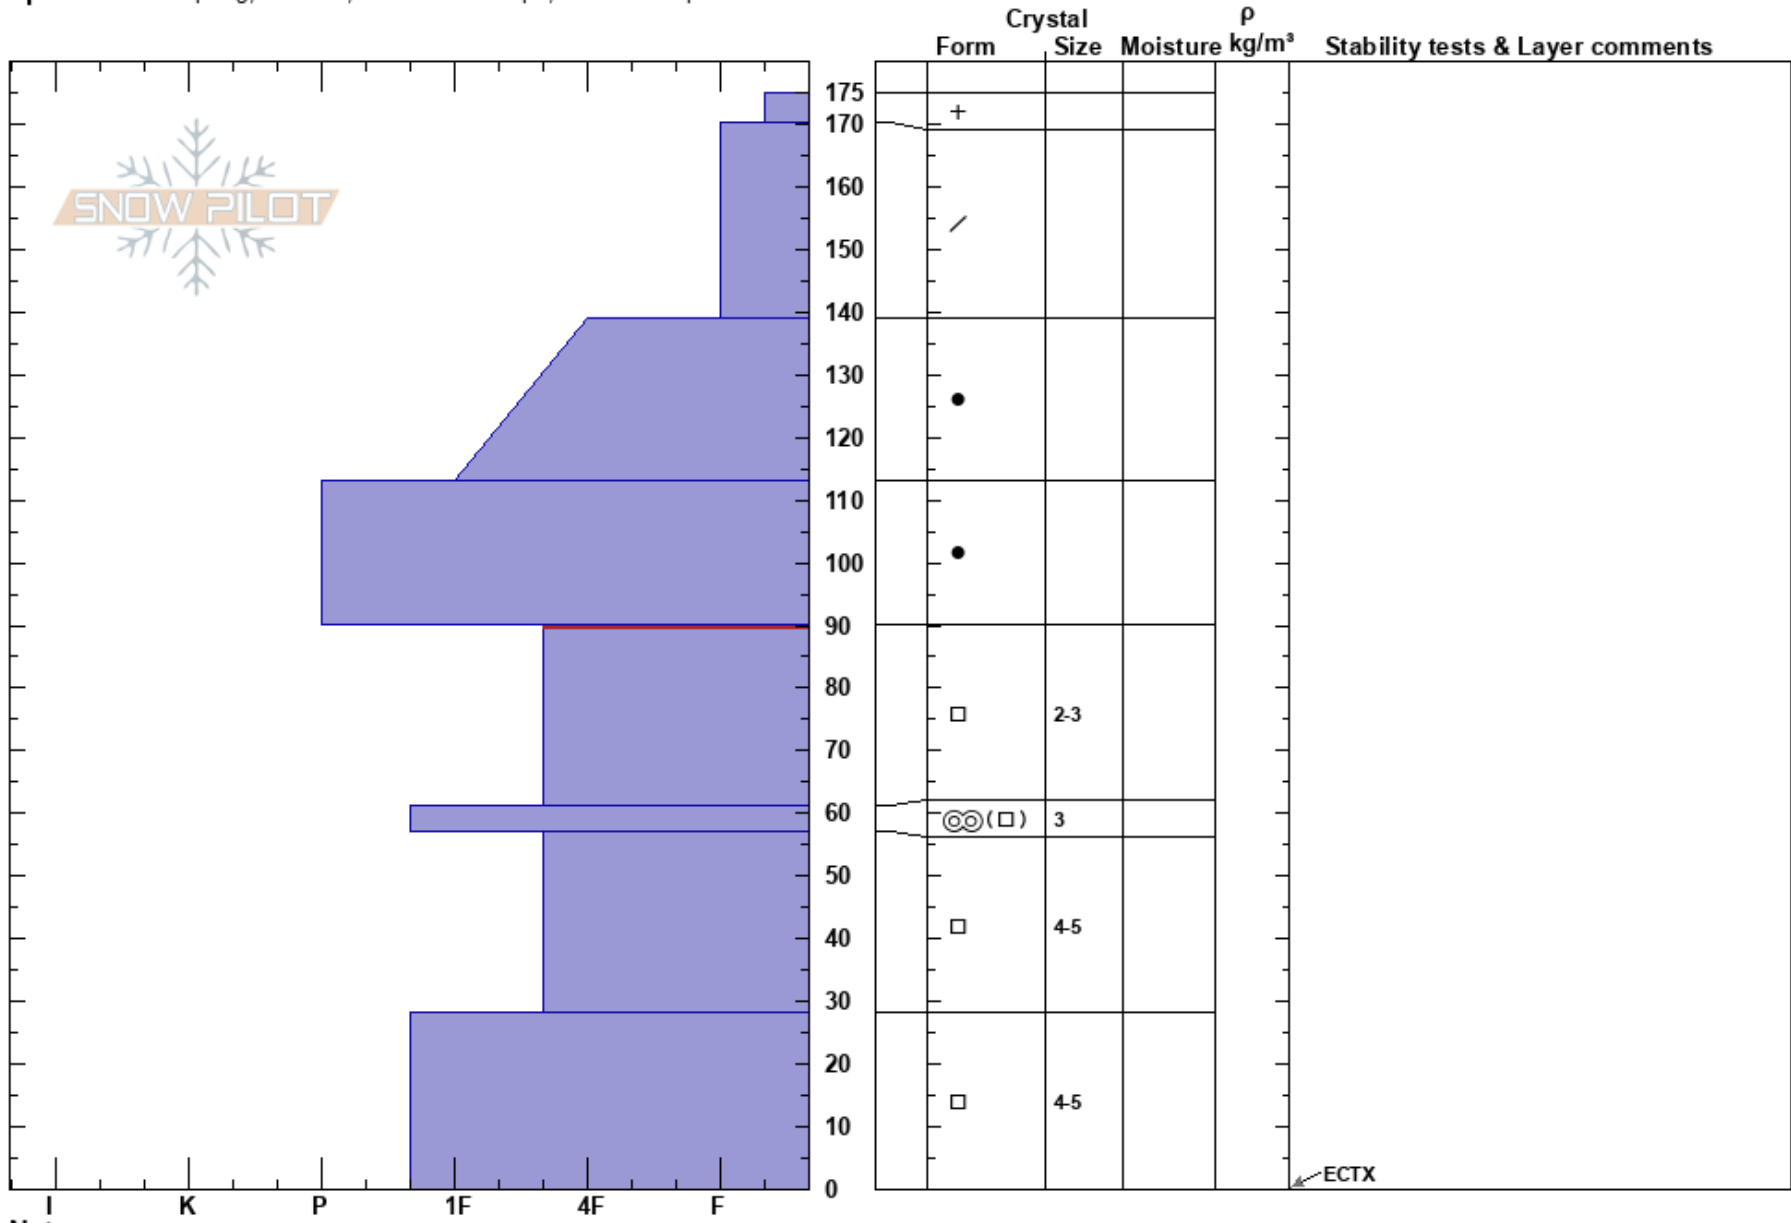

West Woody Profile
 Cooke City
 MT
 Elevation: 9400 ft
 Aspect: 295°
 Specifics: Collapsing, localized; Ski tracks on slope; We skied slope

Dave Zinn
 02/19/2024 - 1:00pm
 Co-ord: 44.98549N, -109.92732W
 Slope Angle: 28°
 Wind Loading: no

Stability: Poor
 Air Temperature:
 Sky Cover: BKN
 Precipitation: NO
 Wind: S Light Breeze

HS:175
 Layer Notes:
 90-61cm: Problematic layer

Notes: We triggered a large collapse and shooting cracks 500 vertical feet above this site that propagated a couple hundred feet.