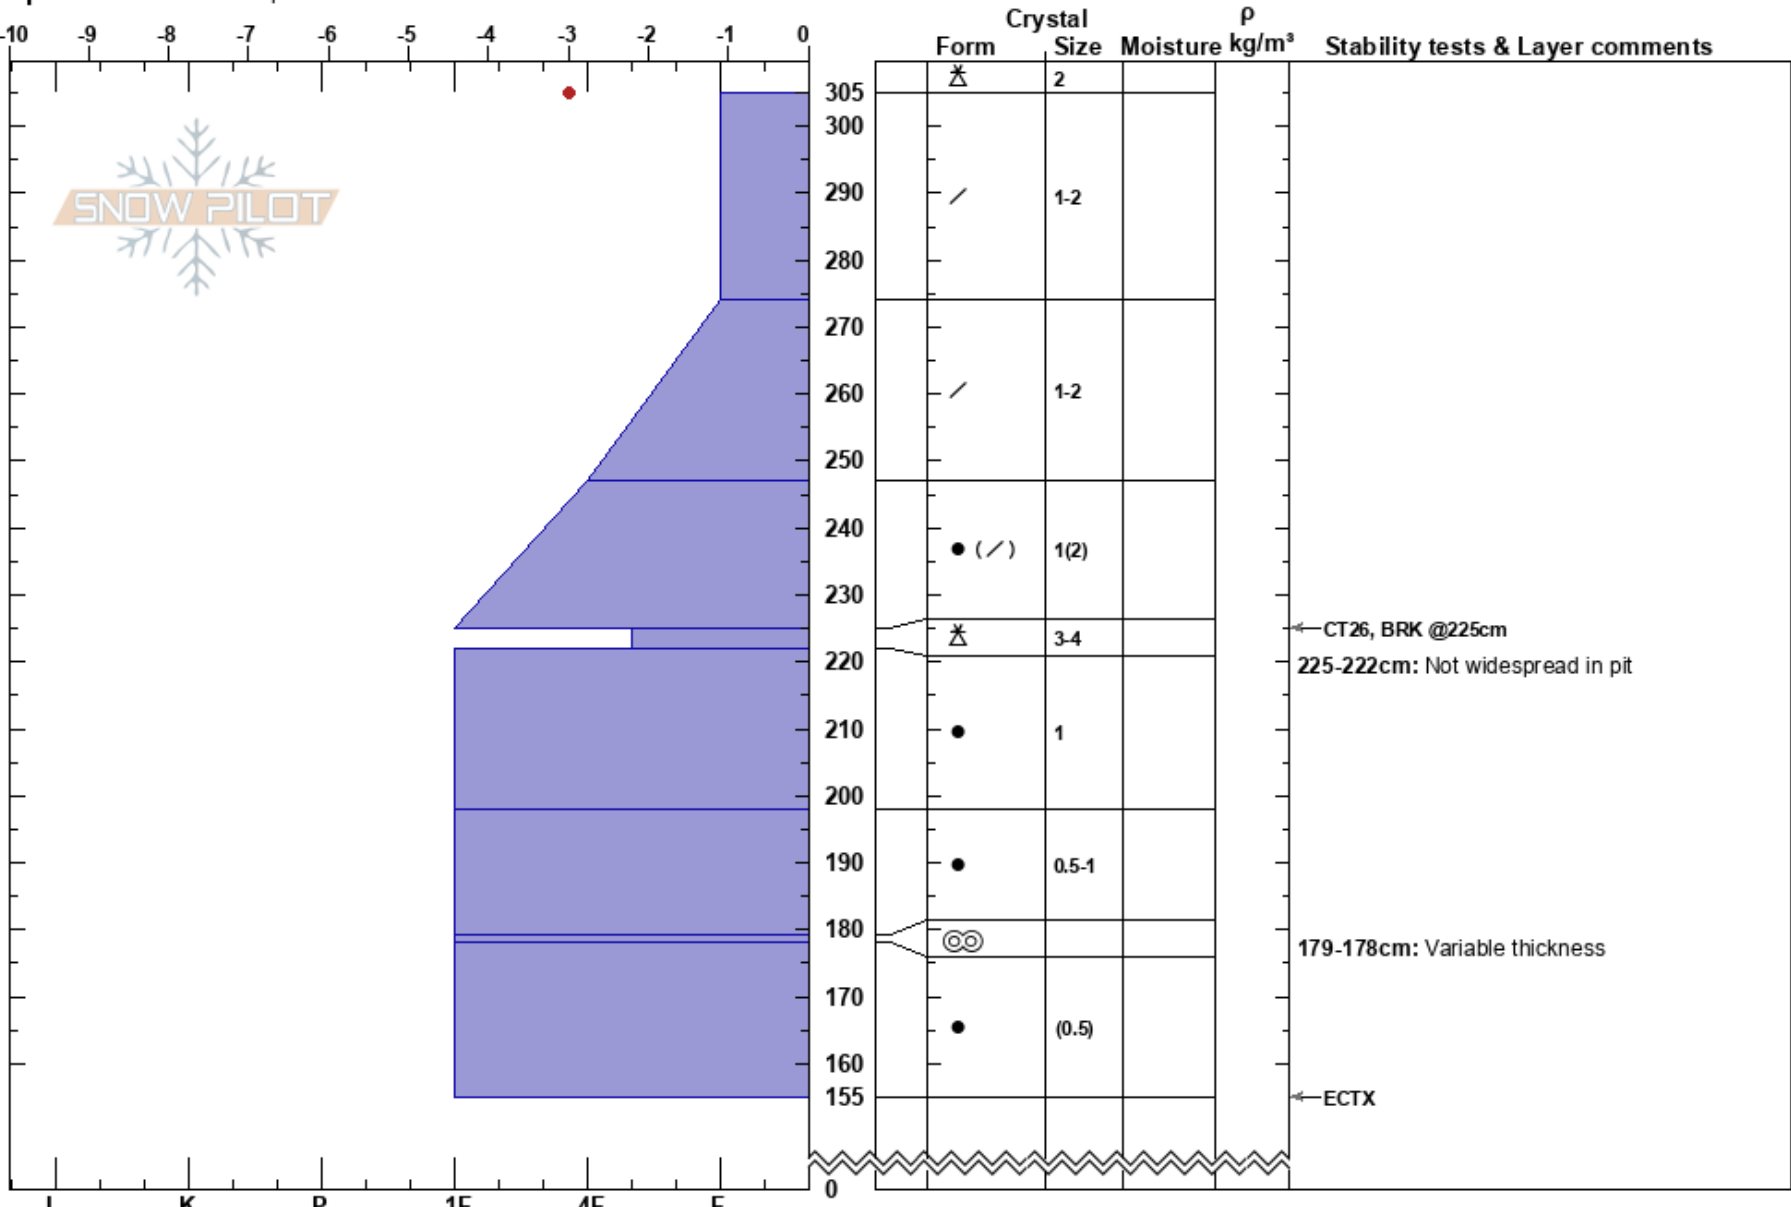

Shot2_Shoulder
 Teton Range
 WY
Elevation: 8757 ft
Aspect: 315°
Specifics: We skied slope

Luke LeMaire
 02/20/2024 - 10:20am
Co-ord: 43.79903N, -110.94291W
Slope Angle: 37°
Wind Loading: no

Stability: Good
Air Temperature: -1°C
Sky Cover: OVC
Precipitation: S-1
Wind: W Light Breeze

HS: 305
PS: 10
Layer Notes:
 225-222cm: Not widespread in pit
 225-222cm: Problematic layer
 179-178cm: Variable thickness

Notes: Isolated areas of graupel pooling.