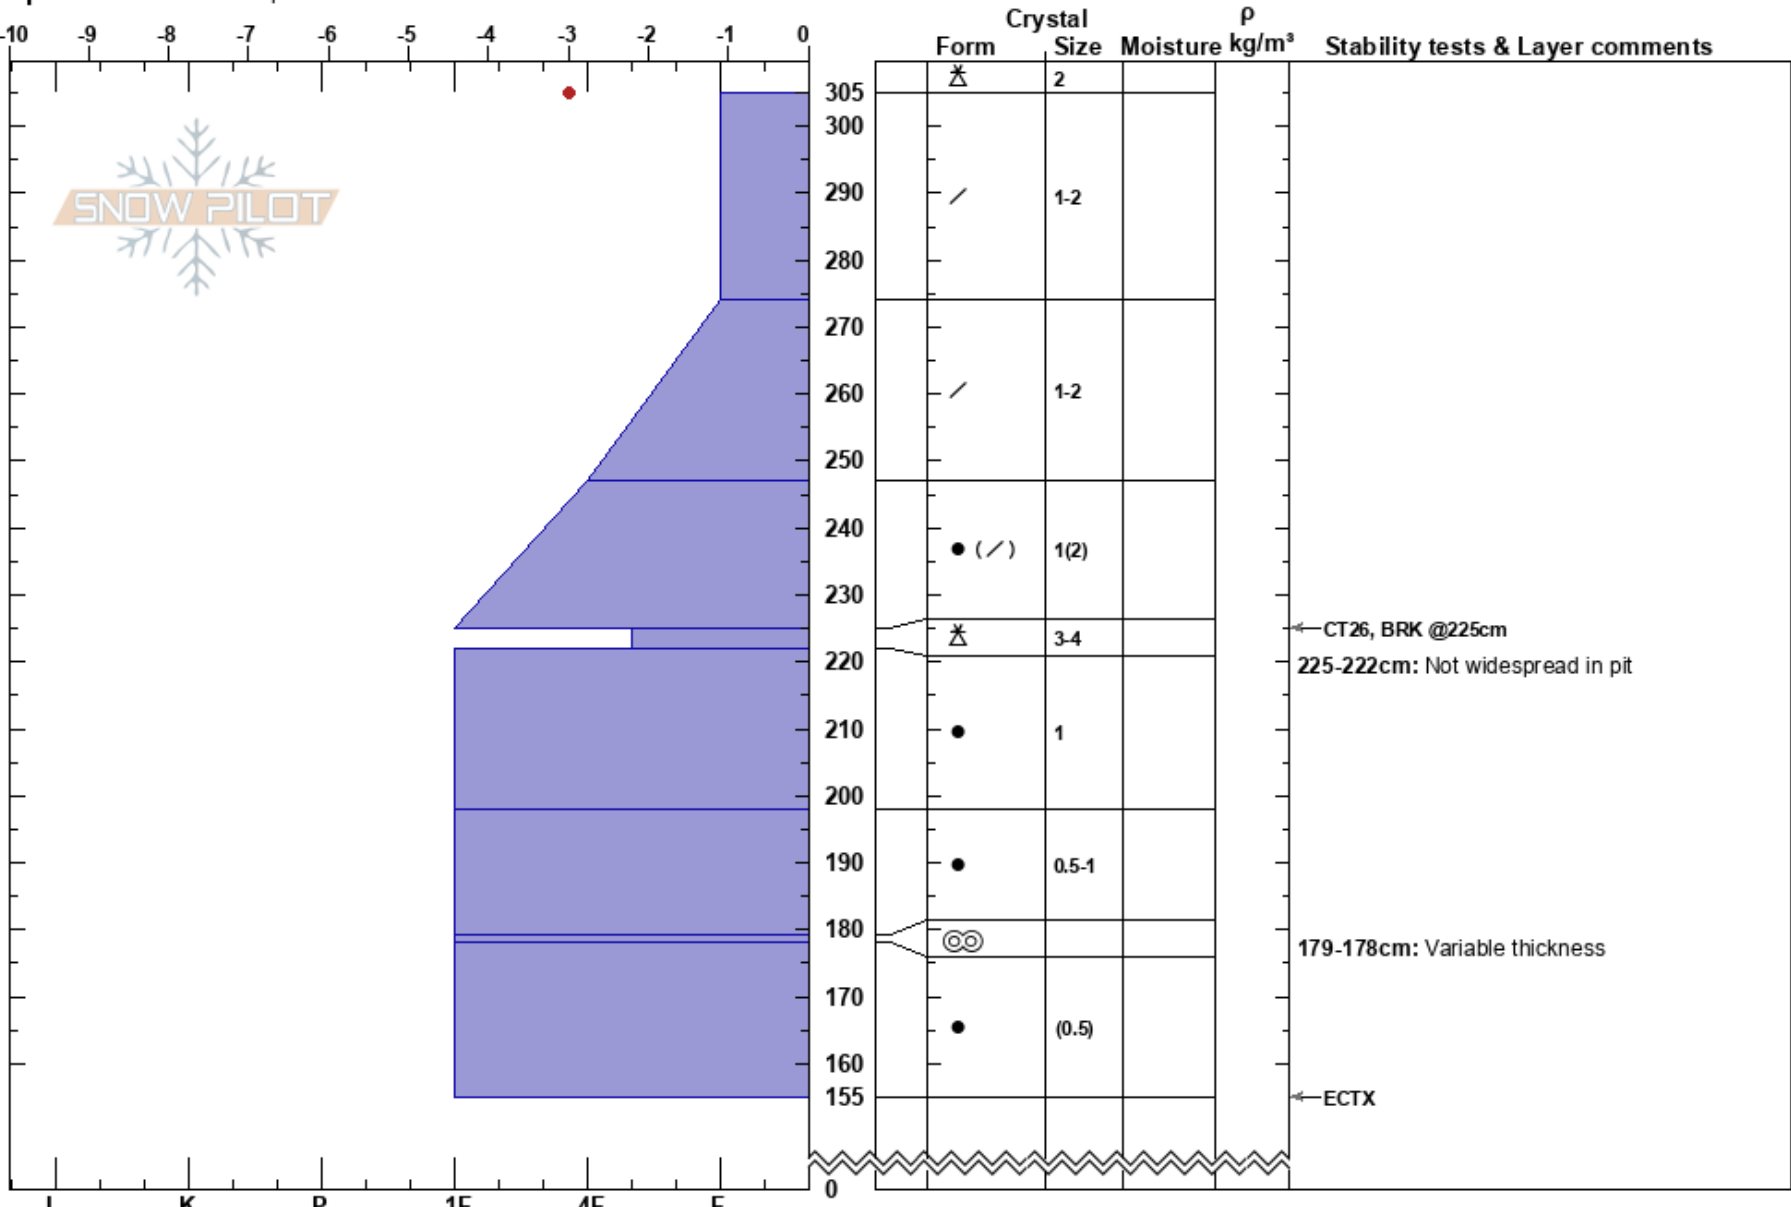

Shot2\_Shoulder  
 Teton Range  
 WY  
**Elevation:** 8757 ft  
**Aspect:** 315°  
**Specifics:** We skied slope

Luke LeMaire  
 02/20/2024 - 10:20am  
**Co-ord:** 43.79903N, -110.94291W  
**Slope Angle:** 37°  
**Wind Loading:** no

**Stability:** Good  
**Air Temperature:** -1°C  
**Sky Cover:** OVC  
**Precipitation:** S-1  
**Wind:** W Light Breeze

**HS:** 305  
**PS:** 10  
**Layer Notes:**  
 225-222cm: Not widespread in pit  
 225-222cm: Problematic layer  
 179-178cm: Variable thickness

**Notes:** Isolated areas of graupel pooling.