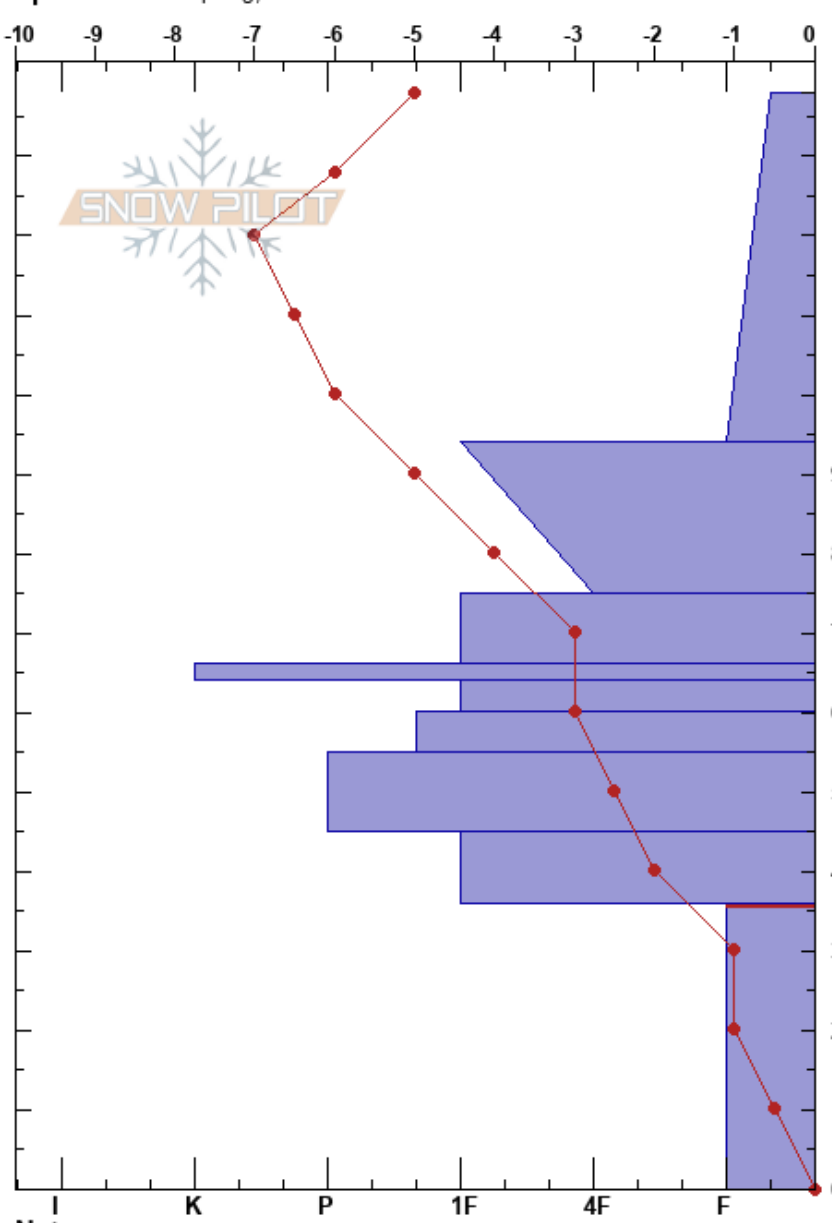

Lower Throne
 Bridger Range
 MT
 Elevation: 7620 ft
 Aspect: 61°
 Specifics: Collapsing, localizer

Eliza Donahue
 02/18/2024 - 4:10pm
 Co-ord: 45.88402N, -110.95009W
 Slope Angle: 37°
 Wind Loading: yes

Stability:
 Air Temperature: -5°C
 Sky Cover: X
 Precipitation: S-1
 Wind: SW Strong

HS:138
 PF:55
 PS:15
 36-0cm: Problematic layer

Elevation (ft)	Crystal		Moisture	ρ kg/m ³	Stability tests & Layer comments
	Form	Size			
138	+r	1			
130					
120	/	1-2			
110					
100					
90					
80	•	0.5-1			
70	⊖	1			
60	⊖	1			
50	•	0.3-1			
40	•	0.3-0.5			
30	•	1			
20	□	2-3			
10					
0					