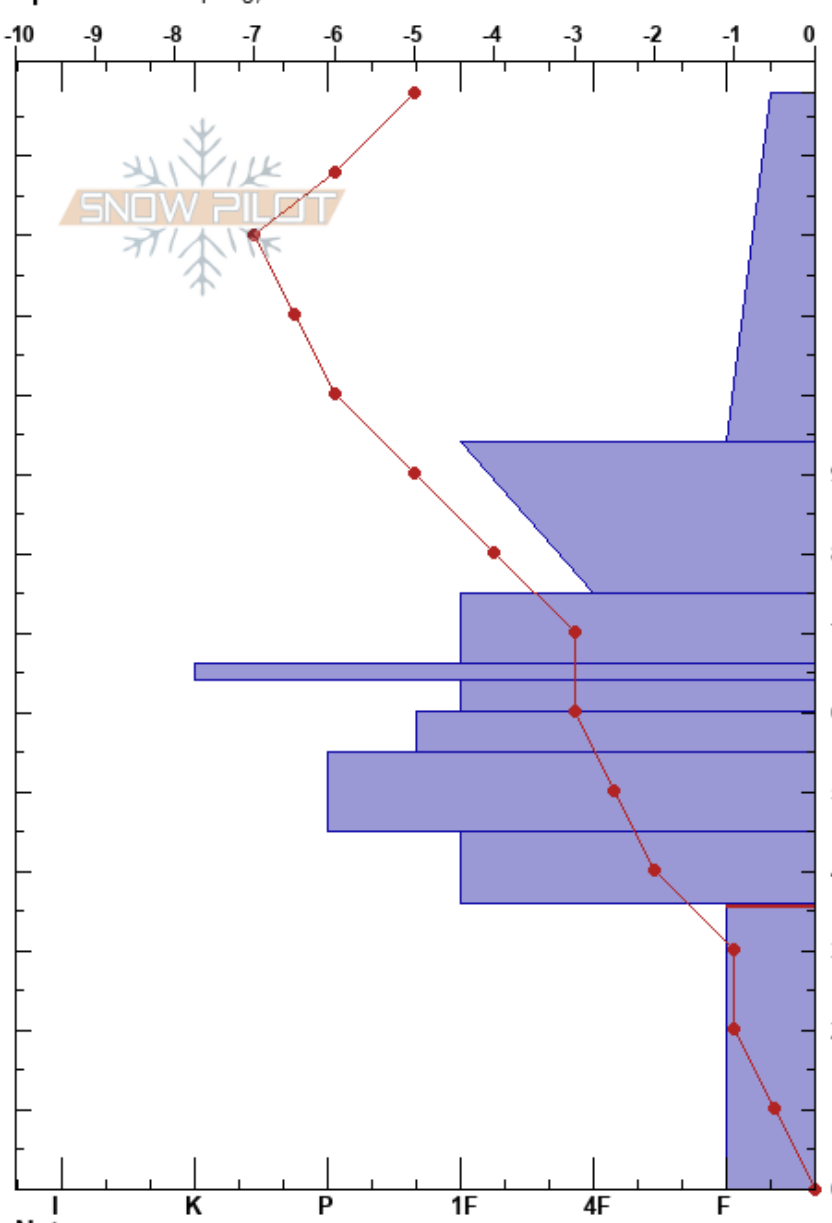

Lower Throne
 Bridger Range
 MT
 Elevation: 7620 ft
 Aspect: 61°
 Specifics: Collapsing, localizer

Eliza Donahue
 02/18/2024 - 4:10pm
 Co-ord: 45.88402N, -110.95009W
 Slope Angle: 37°
 Wind Loading: yes

Stability:
 Air Temperature: -5°C
 Sky Cover: X
 Precipitation: S-1
 Wind: SW Strong

HS:138
 PF:55 36-0cm: Problematic layer
 PS: 15

Elevation (ft)	Crystal		Moisture	ρ kg/m ³	Stability tests & Layer comments
	Form	Size			
138	+r	1			
130					
120	/	1-2			
110					
100					
90					
80	•	0.5-1			
70	⊖	1			
60	⊖	1			
50	•	0.3-1			
40	•	0.3-0.5			
30	•	1			
20	□	2-3			
10					
0					