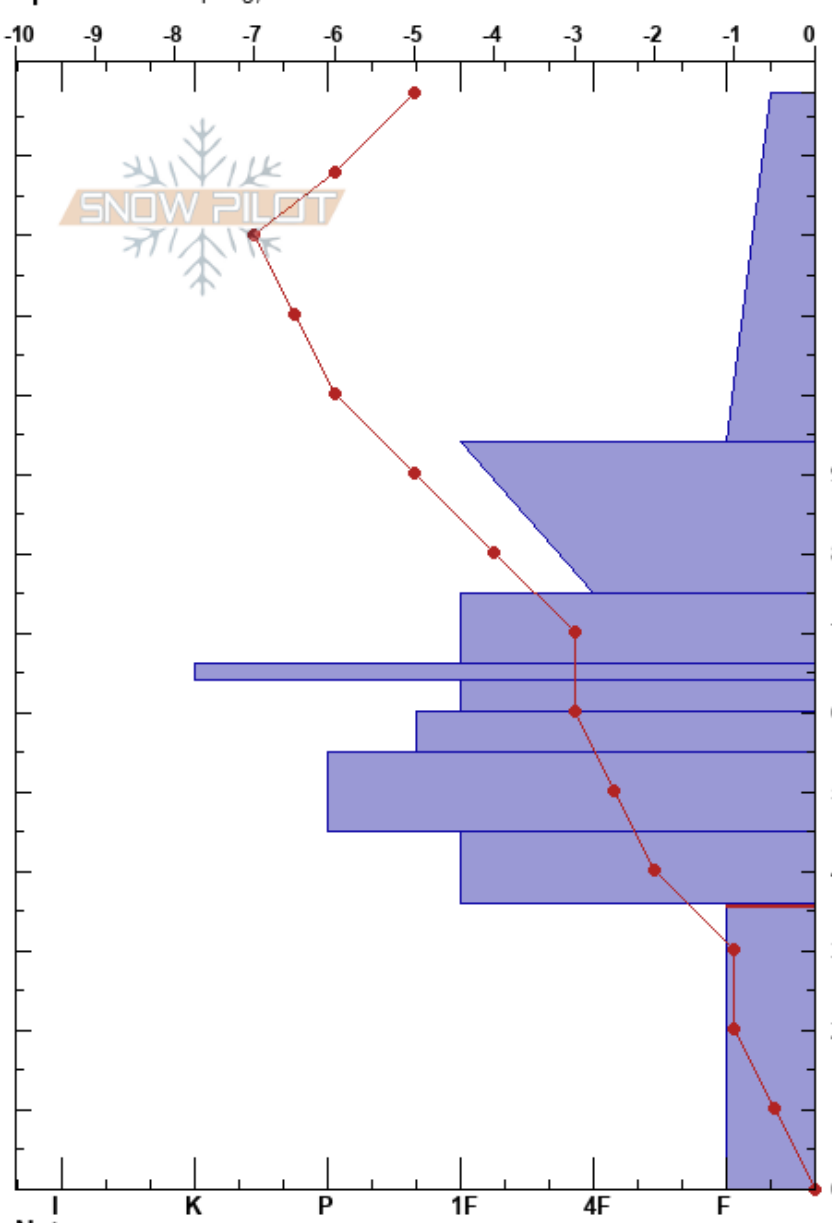

Lower Throne  
 Bridger Range  
 MT  
 Elevation: 7620 ft  
 Aspect: 61°  
 Specifics: Collapsing, localizer

Eliza Donahue  
 02/18/2024 - 4:10pm  
 Co-ord: 45.88402N, -110.95009W  
 Slope Angle: 37°  
 Wind Loading: yes

Stability:  
 Air Temperature: -5°C  
 Sky Cover: X  
 Precipitation: S-1  
 Wind: SW Strong

HS:138  
 PF:55 36-0cm: Problematic layer  
 PS: 15

Elevation (ft)	Crystal		Moisture	$\rho$ kg/m <sup>3</sup>	Stability tests & Layer comments
	Form	Size			
138	+r	1			
130					
120	/	1-2			
110					
100					
90					
80	•	0.5-1			
70	⊖	1			
60	⊖	1			
50	•	0.3-1			
40	•	0.3-0.5			
30	•	1			
20	□	2-3			
10					
0					