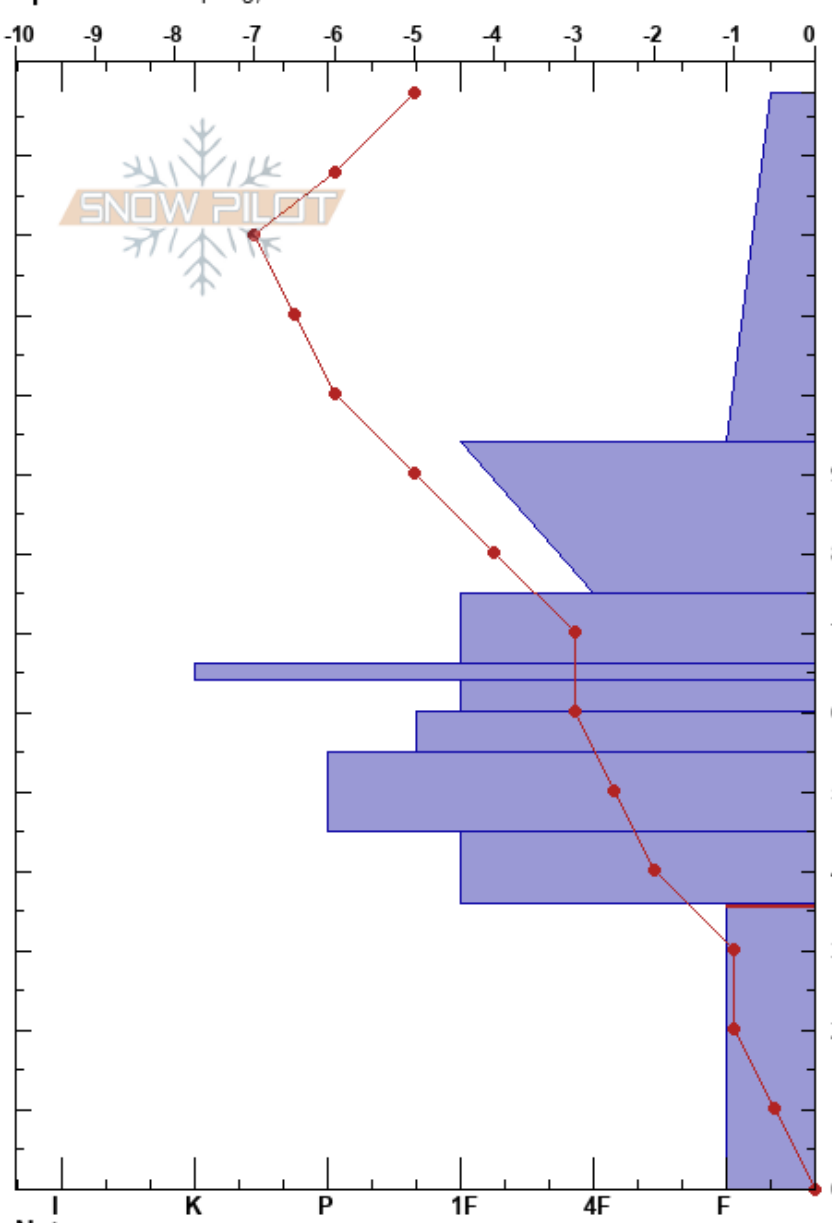

Lower Throne  
 Bridger Range  
 MT  
 Elevation: 7620 ft  
 Aspect: 61°  
 Specifics: Collapsing, localizer

Eliza Donahue  
 02/18/2024 - 4:10pm  
 Co-ord: 45.88402N, -110.95009W  
 Slope Angle: 37°  
 Wind Loading: yes

Stability:  
 Air Temperature: -5°C  
 Sky Cover: X  
 Precipitation: S-1  
 Wind: SW Strong

HS:138  
 PF:55 36-0cm: Problematic layer  
 PS: 15

Form	Crystal		Moisture	$\rho$ kg/m <sup>3</sup>	Stability tests & Layer comments
	Size				
+r	1				
/	1-2				
•	0.5-1				
⊖	1				
⊖⊖					
⊖	1				
•	0.3-1				
•	0.3-0.5				
•	1				
□	2-3				