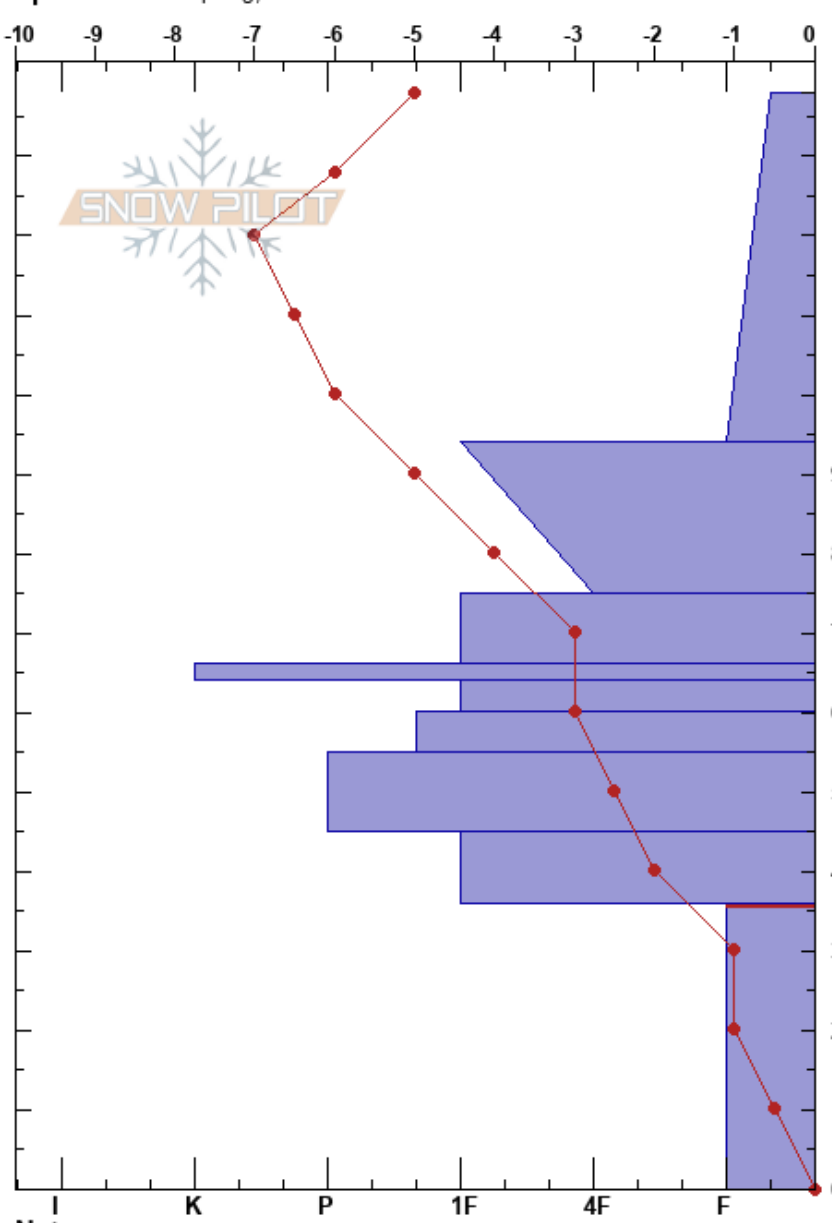

Lower Throne
 Bridger Range
 MT
 Elevation: 7620 ft
 Aspect: 61°
 Specifics: Collapsing, localizer

Eliza Donahue
 02/18/2024 - 4:10pm
 Co-ord: 45.88402N, -110.95009W
 Slope Angle: 37°
 Wind Loading: yes

Stability:
 Air Temperature: -5°C
 Sky Cover: X
 Precipitation: S-1
 Wind: SW Strong

HS:138
 PF:55 36-0cm: Problematic layer
 PS: 15

| Elevation (ft) | Crystal | | Moisture | ρ kg/m ³ | Stability tests & Layer comments |
|----------------|---------|---------|----------|--------------------------|----------------------------------|
| | Form | Size | | | |
| 138 | +r | 1 | | | |
| 130 | | | | | |
| 120 | / | 1-2 | | | |
| 110 | | | | | |
| 100 | | | | | |
| 90 | | | | | |
| 80 | • | 0.5-1 | | | |
| 70 | ⊖ | 1 | | | |
| 60 | ⊖ | 1 | | | |
| 50 | • | 0.3-1 | | | |
| 40 | • | 0.3-0.5 | | | |
| 30 | • | 1 | | | |
| 20 | □ | 2-3 | | | |
| 10 | | | | | |
| 0 | | | | | |