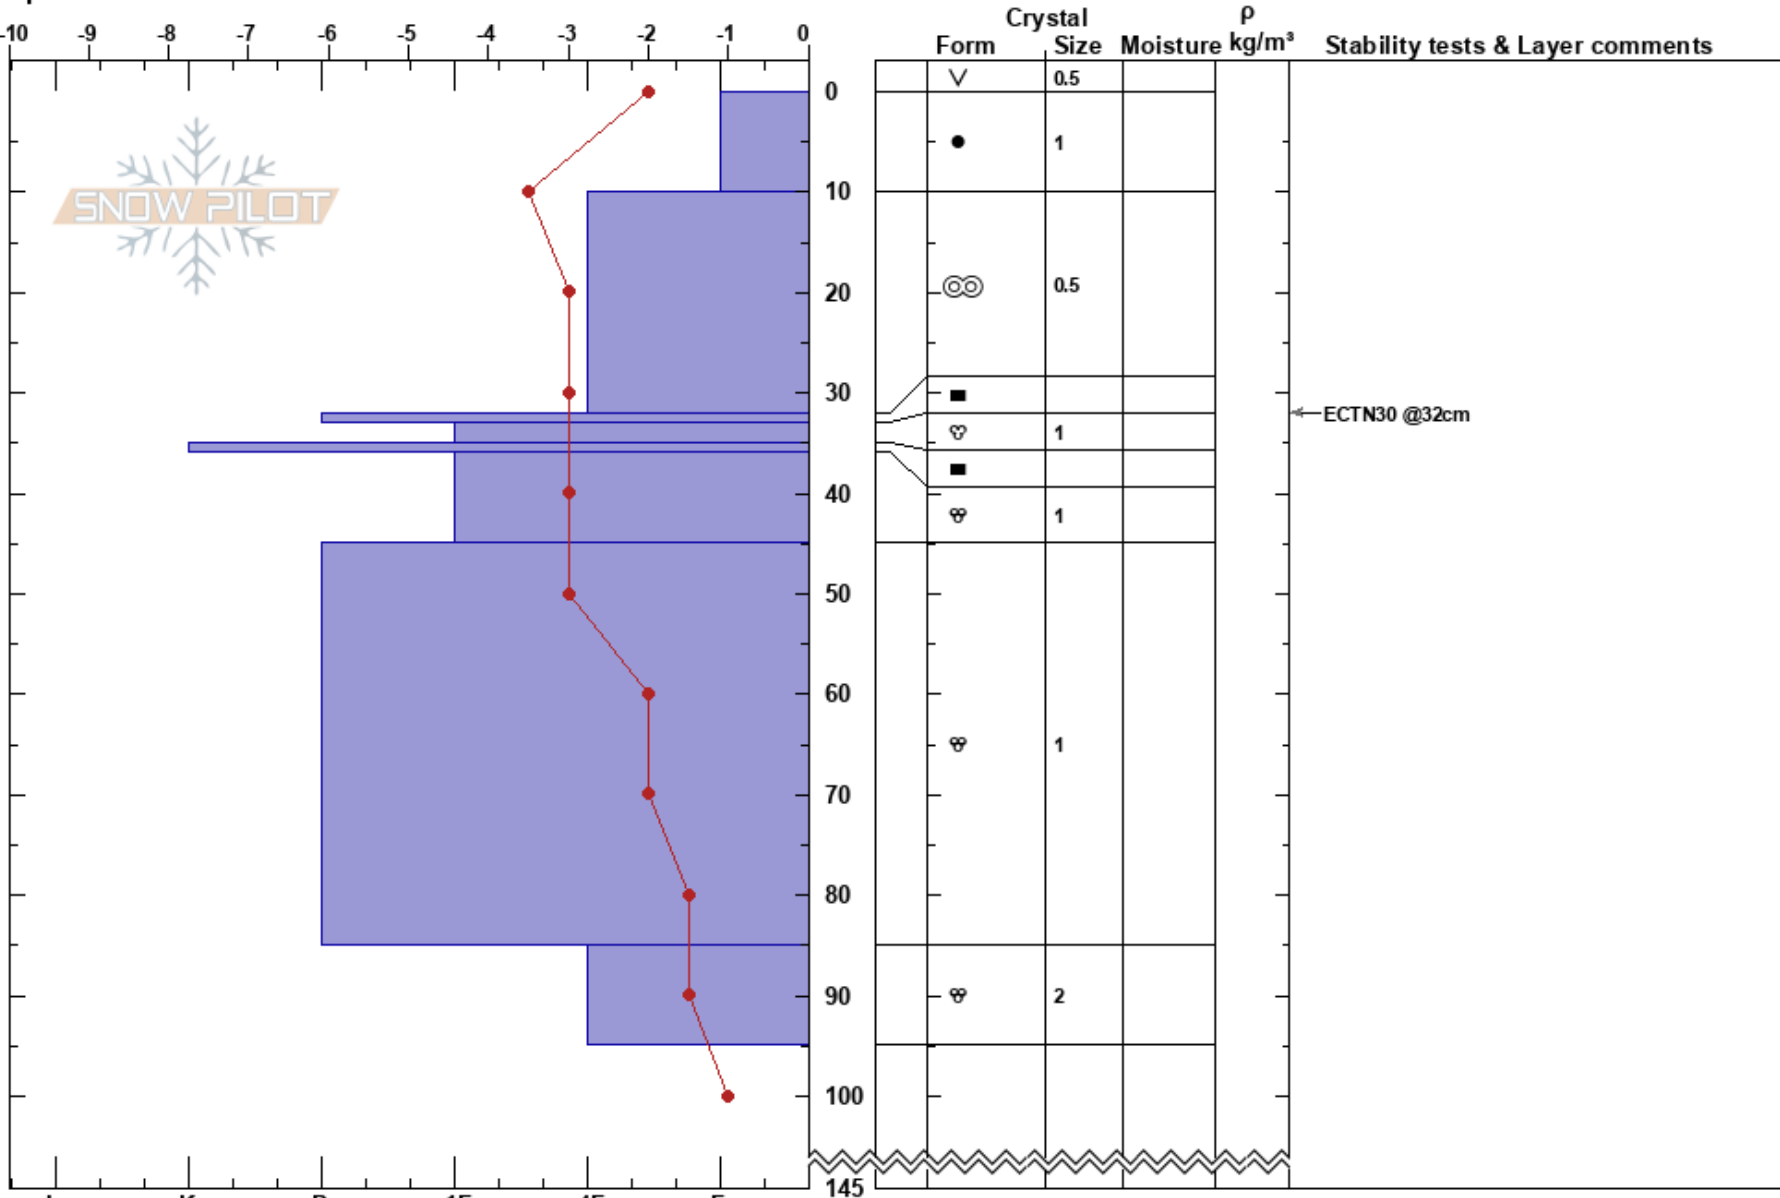

Silver Basin Runout
South Cascades, West
WA

Evan Wang
02/19/2024 - 10:50am
Co-ord: 10T 615346W 5197280N
Slope Angle: 26°
Wind Loading: no

Stability: HS:145
Air Temperature: -3°C
Sky Cover: OVC
Precipitation: S-1
Wind: SE Light Breeze

Layer Notes:
PF:34 32-33cm:Problematic layer
PS:12

Elevation: 5970 ft
Aspect: N
Specifics:

Notes: Pit dug in an undisturbed area skiers right of the out track from Silver Basin towards the bottom of Dog Leg area. The area was within tree cover and well protected from wind transport.