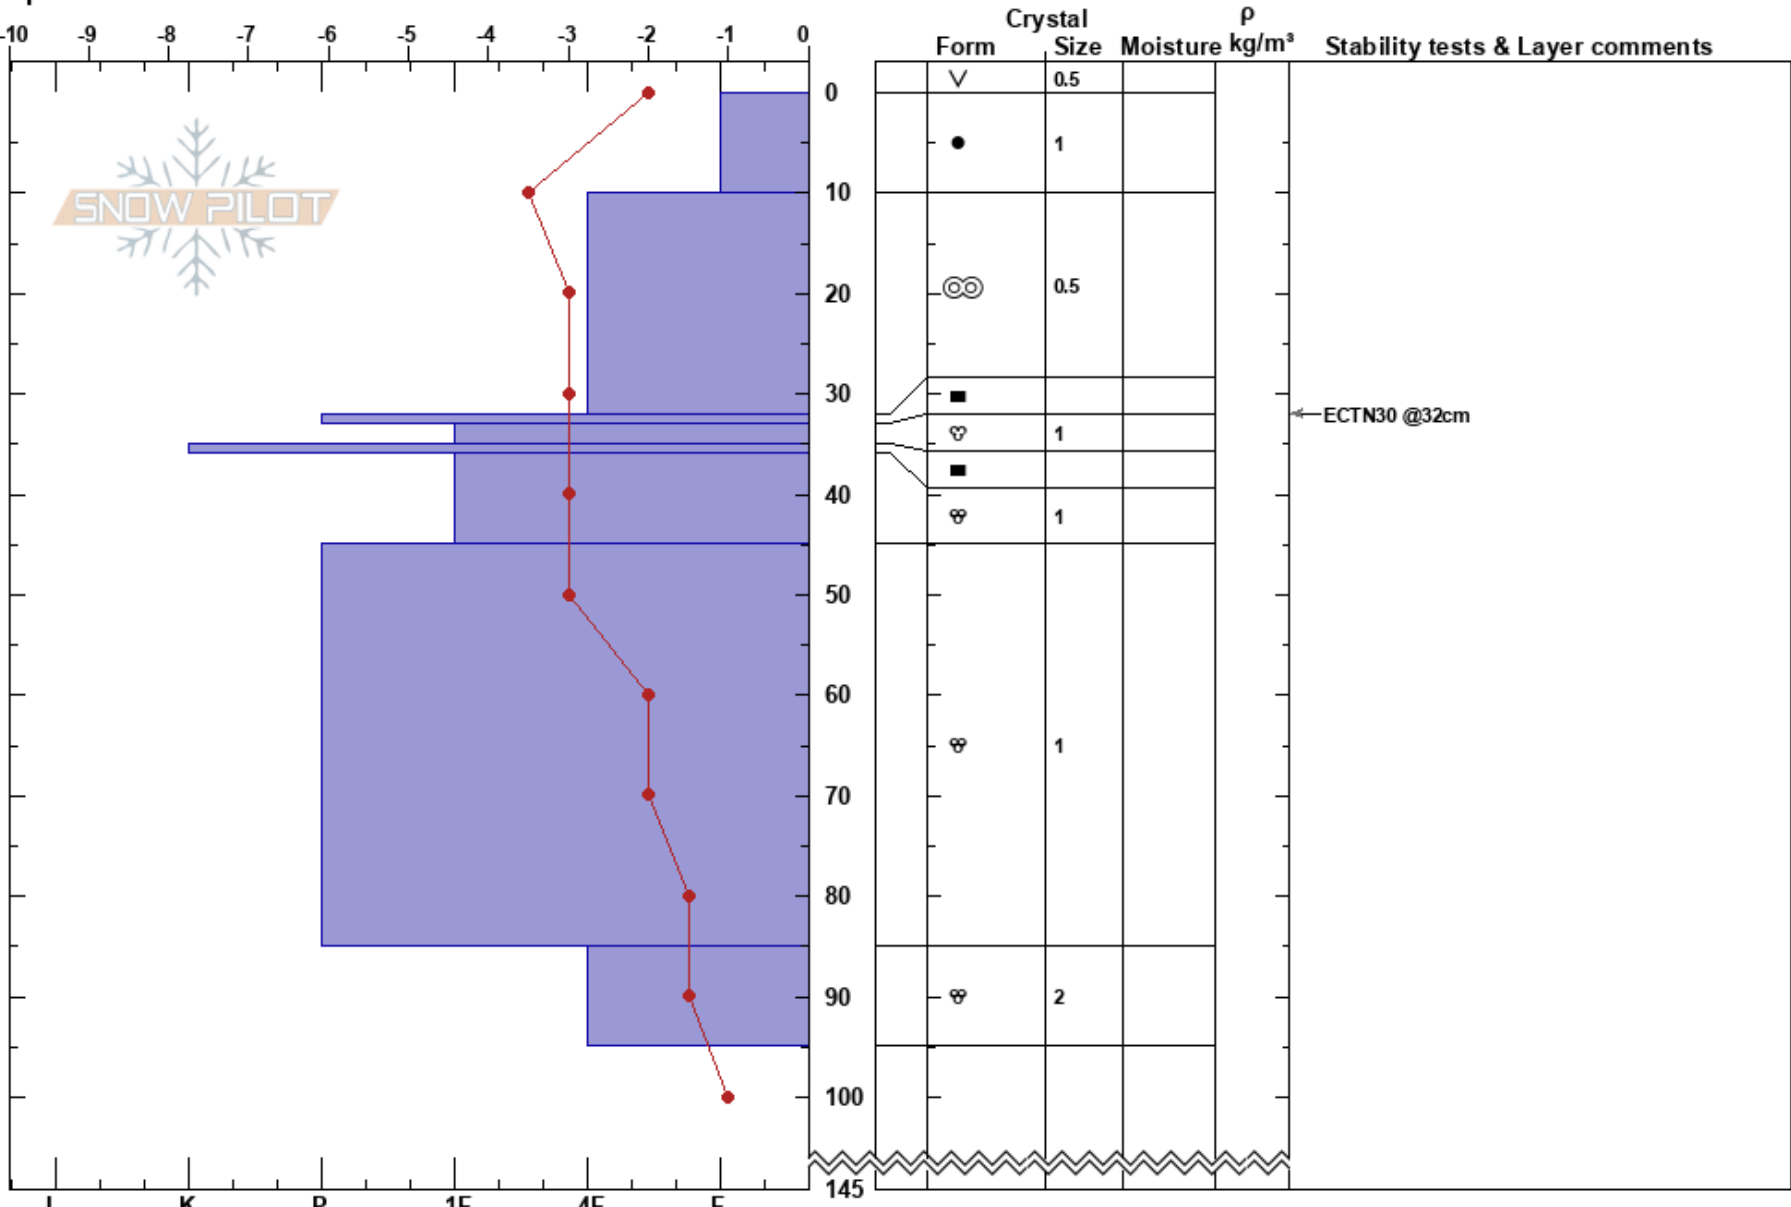

Silver Basin Runout  
 South Cascades, West  
 WA  
 Elevation: 5970 ft  
 Aspect: N  
 Specifics:

Evan Wang  
 02/19/2024 - 10:50am  
 Co-ord: 10T 615346W 5197280N  
 Slope Angle: 26°  
 Wind Loading: no

Stability: **HS:145**  
 Air Temperature: -3°C  
 Sky Cover: OVC  
 Precipitation: S-1  
 Wind: SE Light Breeze  
**PF:34** 32-33cm:Problematic layer  
**PS:12**

**Notes:** Pit dug in an undisturbed area skiers right of the out track from Silver Basin towards the bottom of Dog Leg area. The area was within tree cover and well protected from wind transport.