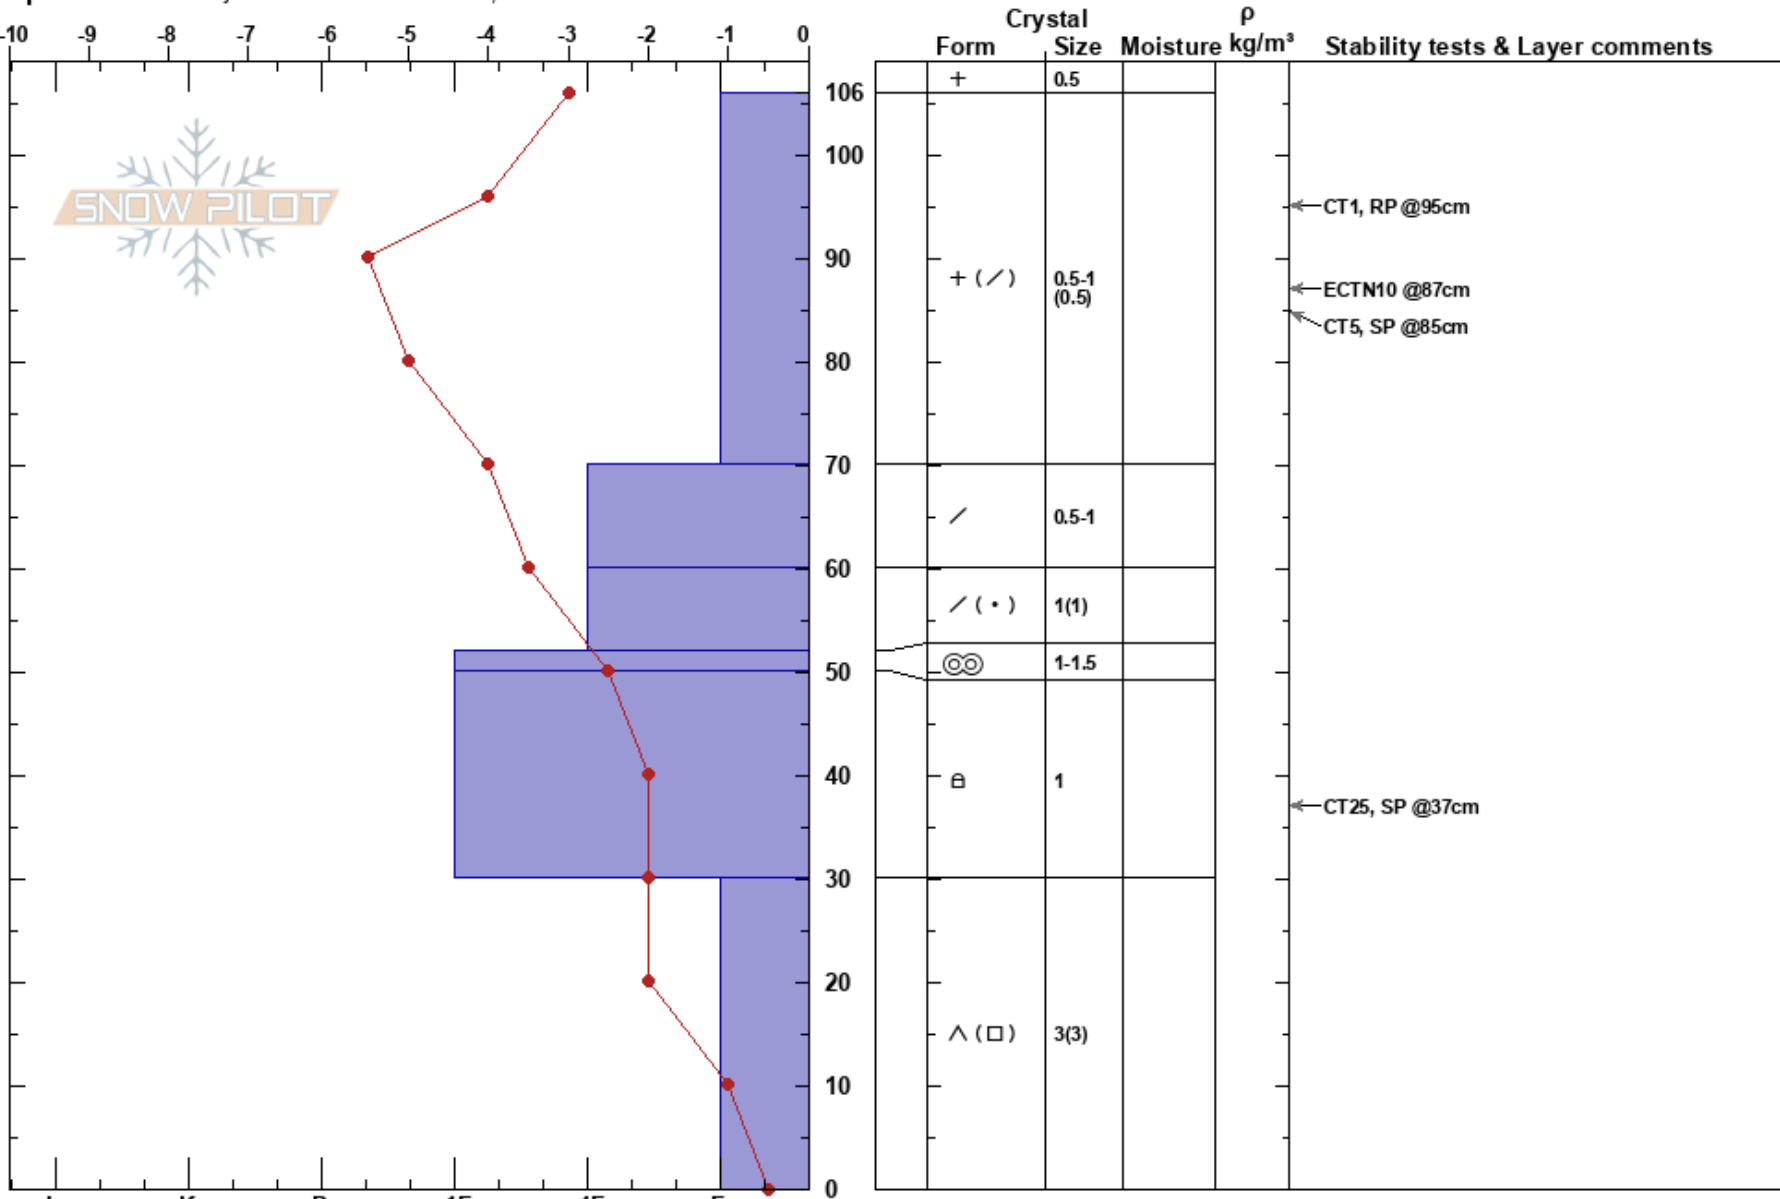

Beehive/bear Pit 2
 Madison Range-N
 MT
 Elevation: 9109 ft
 Aspect: E
 Specifics: Pit is adjacent to avalanche: crown;

Colton Ellingson
 02/15/2024 - 11:30am
 Co-ord: 45.32197N, -111.38068W
 Slope Angle: 20°
 Wind Loading: previous

Stability:
 Air Temperature: -5°C
 Sky Cover: BKN
 Precipitation: NO
 Wind: SW Light Breeze

HS:106
 PF:45
 PS:30
 Layer Notes:

Notes: Pit was dug ~10-20ft above the crown of an avalanche that ripped within the next 24 hours. Pit dug by Carl Davis, translated to SnowPilot by Colton.