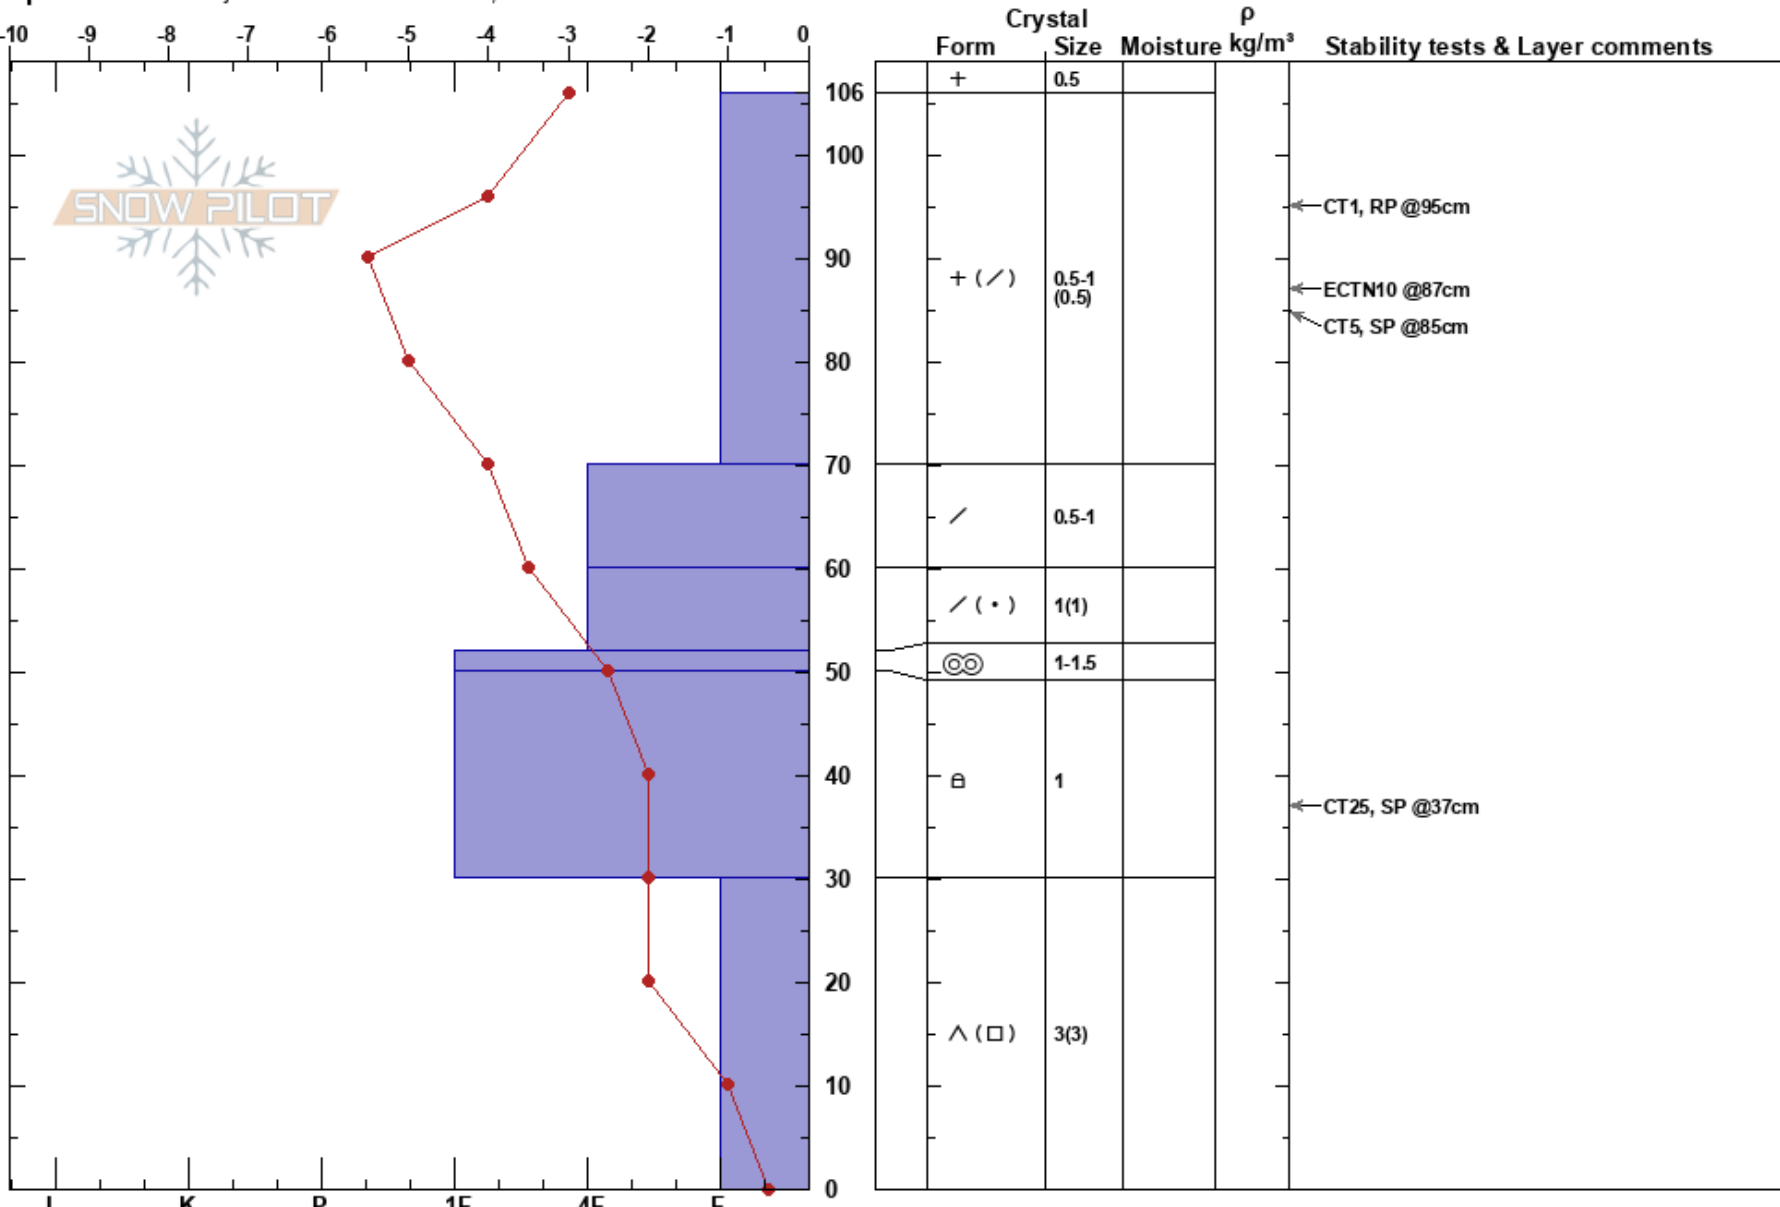

Beehive/bear Pit 2  
 Madison Range-N  
 MT  
 Elevation: 9109 ft  
 Aspect: E  
 Specifics: Pit is adjacent to avalanche: crown;

Colton Ellingson  
 02/15/2024 - 11:30am  
 Co-ord: 45.32197N, -111.38068W  
 Slope Angle: 20°  
 Wind Loading: previous

Stability:  
 Air Temperature: -5°C  
 Sky Cover: BKN  
 Precipitation: NO  
 Wind: SW Light Breeze

HS:106

PF:45  
 PS:30

Layer Notes:

Notes: Pit was dug ~10-20ft above the crown of an avalanche that ripped within the next 24 hours. Pit dug by Carl Davis, translated to SnowPilot by Colton.